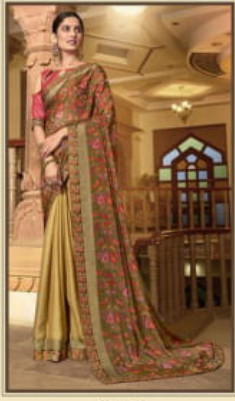

VALLABHI
PRINTS

Netra

VALLABHI
PRINTS

Netra

VALLABHI
PRINTS

Netra

26411

26412

26413

26414

26415

26416

26417

26418

VALLABHI
PRINTS

Netra

VALLABHI
PRINTS

26416

VALLABHI
PRINTS

TIMELESS

Collection

With a world of colors filled into it, the designs come to life and add charm to your personality. Feel absolute gorgeous in this stunning sarees with delicate fabrics and eye-catching designs. Classy and so traditional!