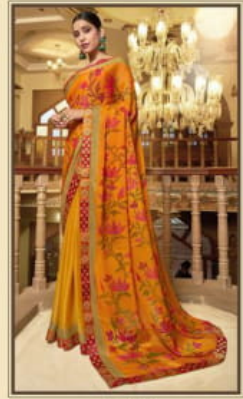

VALLABHI
PRINTS

Netra

VALLABHI
PRINTS

Netra

VALLABHI
PRINTS

Netra

26411

26412

26413

26414

26415

26416

26417

26418

VALLABHI
PRINTS

Netra

VALLABHI
PRINTS

26416

VALLABHI
PRINTS

TIMELESS

Collection

With a world of colors filled into it, the designs come to life and add charm to your personality. Feel absolute gorgeous in this stunning sarees with delicate fabrics and eye-catching designs. Classy and so traditional!