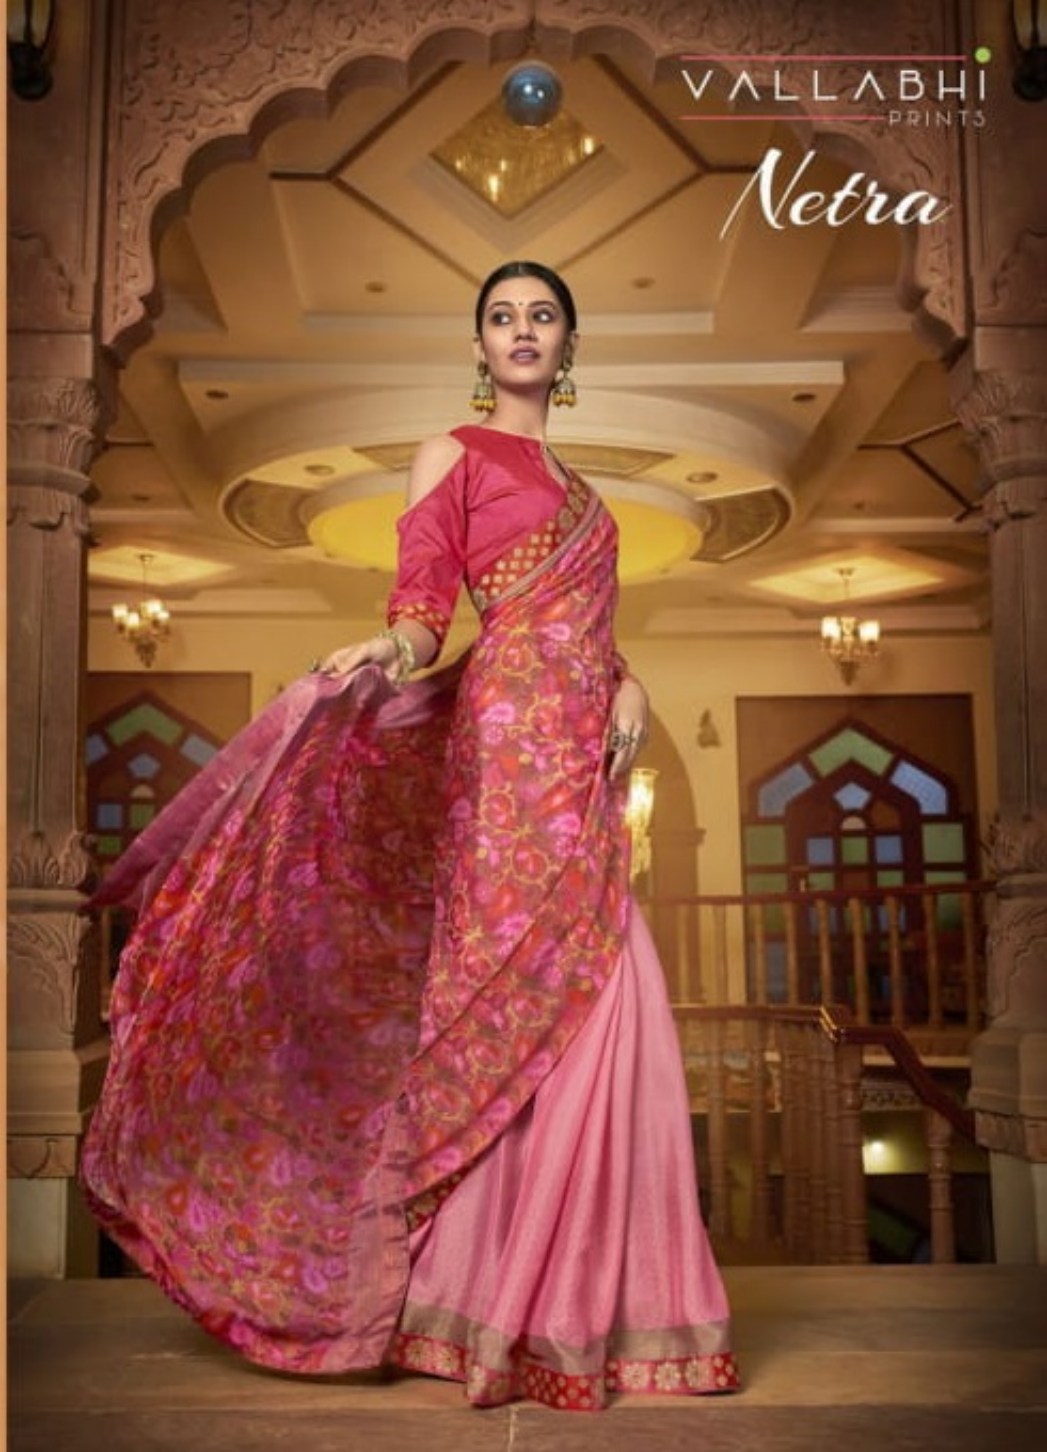

VALLABHI
PRINTS

Netra