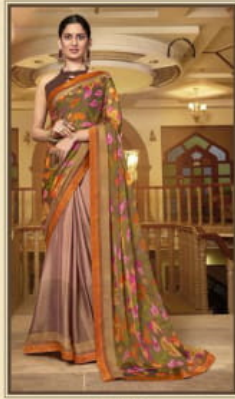

VALLABHI
PRINTS

Netra

VALLABHI
PRINTS

Netra

VALLABHI
PRINTS

Netra

26411

26412

26413

26414

26415

26416

26417

26418

VALLABHI
PRINTS

Netra

VALLABHI
PRINTS

26416

VALLABHI
PRINTS

TIMELESS

Collection

With a world of colors filled into it, the designs come to life and add charm to your personality. Feel absolute gorgeous in this stunning sarees with delicate fabrics and eye-catching designs. Classy and so traditional!