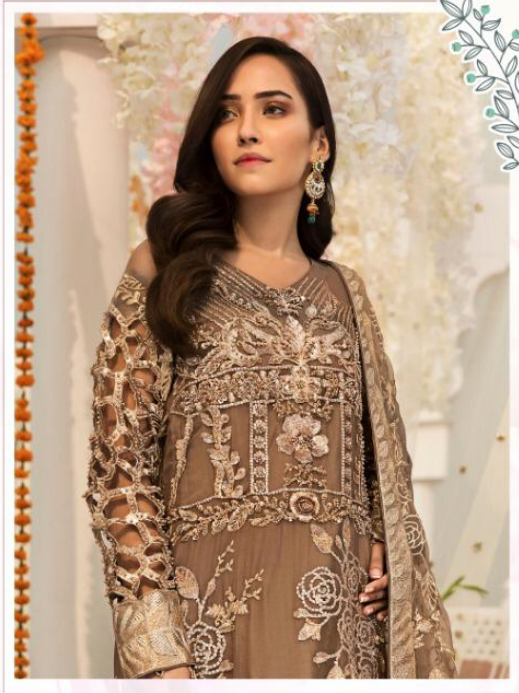

MAHRUKH

Limited edition Vol-1

Charizma
DESIGNER

MAHRUKH

Limited edition Vol-1

Charizma
DESIGNER

D.No. 21003

Charizma
DESIGNER

MAHRUKH

Limited edition Vol-1

D.No. 21004

Charizma
DESIGNER

MAHRUKH

Limited edition Vol-1

D.No.	TOP	BOTTOM	DUPATTA
21001	FOX GEORGETTE HEAVY FANCY EMBROIDERY WITH ADDITIONAL WORK	FOX & SANTTON SELF EMBROIDERY WORK	NAZMIN EMBROIDERY WORK
21002	FOX GEORGETTE HEAVY FANCY EMBROIDERY WITH ADDITIONAL WORK	FOX & SANTTON SELF EMBROIDERY WORK	NAZMIN EMBROIDERY WORK
21003	FOX GEORGETTE HEAVY FANCY EMBROIDERY WITH ADDITIONAL WORK	FOX & SANTTON SELF EMBROIDERY WORK	NAZMIN EMBROIDERY WORK
21004	FOX GEORGETTE HEAVY FANCY EMBROIDERY WITH ADDITIONAL WORK	FOX & SANTTON SELF EMBROIDERY WORK	NAZMIN EMBROIDERY WORK