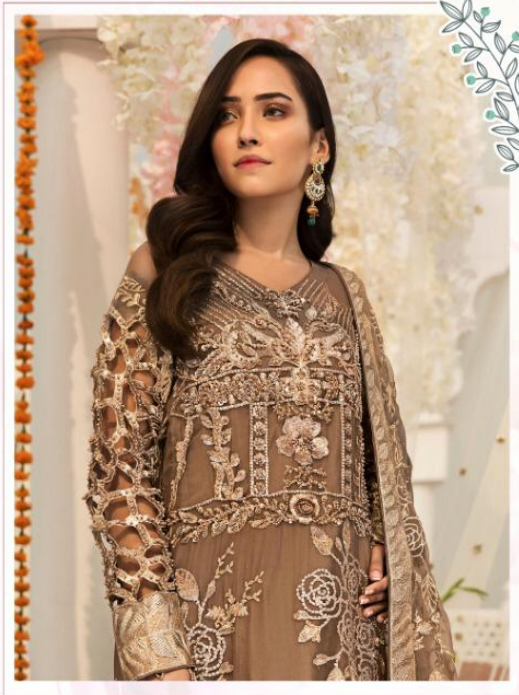

Charizma
DESIGNER

D.No. 21003