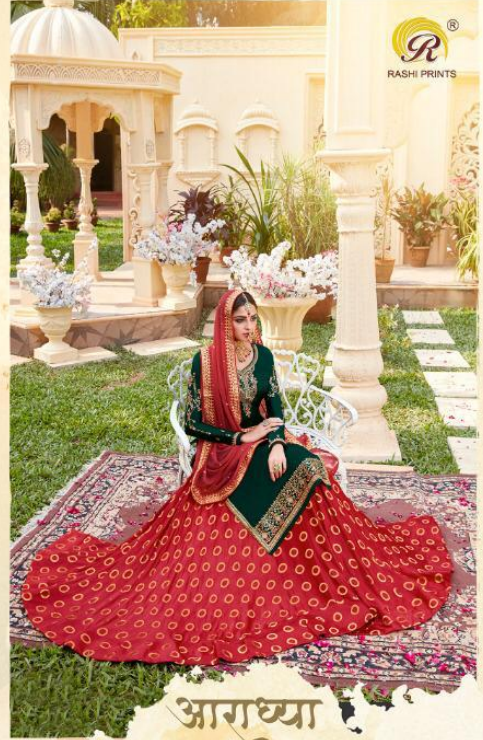

आगध्या
Absolutely Fuchsia