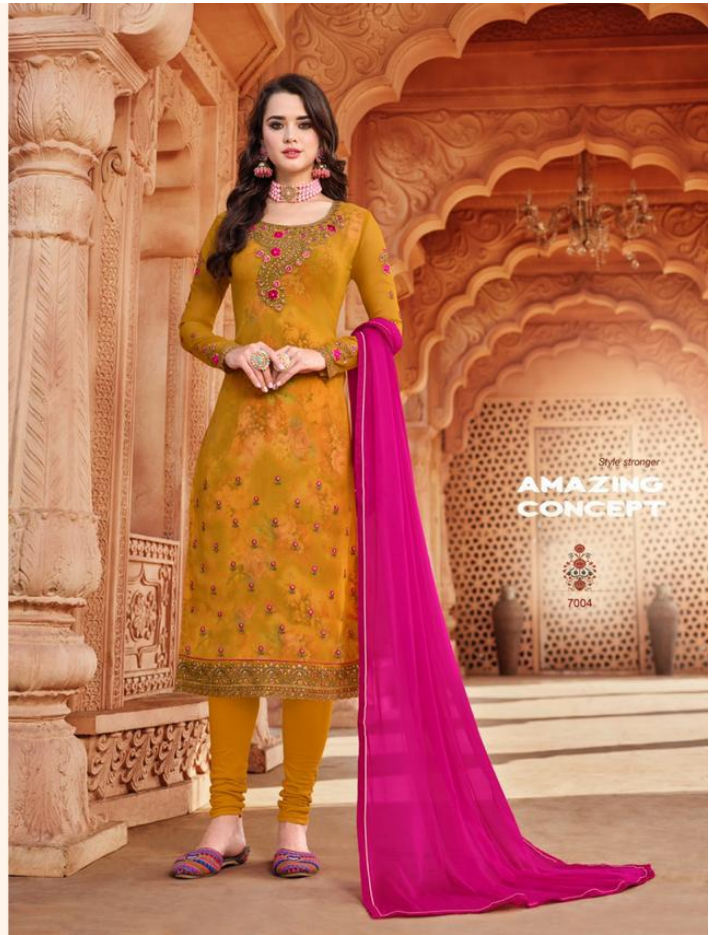

Lavina™

NX-07

Lavina™

EXPRESSION

Glamour Fashion

EMBRACE PURE ELEGANCE WITH ALLURING FLORAL PATTERNS ON LACY FABRIC AND ADD GLAMOUR TO YOUR STYLE.

7001

Lavina™

EMERALD PURE ELEGANCE WITH
MULTI-COLOR FLOWERS ON LACE FABRIC AND NET
TO BRING TO YOUR STYLE

7006

lavina

EXPRESSION
transformation

ACQUIRE THE RARE LOOK WITH THIS HOT GREEN DRESS.

lavina™

7007

7001

7005

Lavina™

7004

Lavina™

EXPRESSION
**GORGEOUS
LOOKS**

SHINE YOUR FABER ON YOUR DESIGN.
COMFORT AND STYLE IN SEAMLESS HARMONY WITH
EXQUISITE AND COMFORTABLE
YOUR FAVORITE LOOKS TO COMPLETE

7003

EMBRACE PURE ELEGANCE WITH ALLURING FLORAL PATTERNS ON LACY FABRIC AND ADD GLAMOUR TO YOUR STYLE