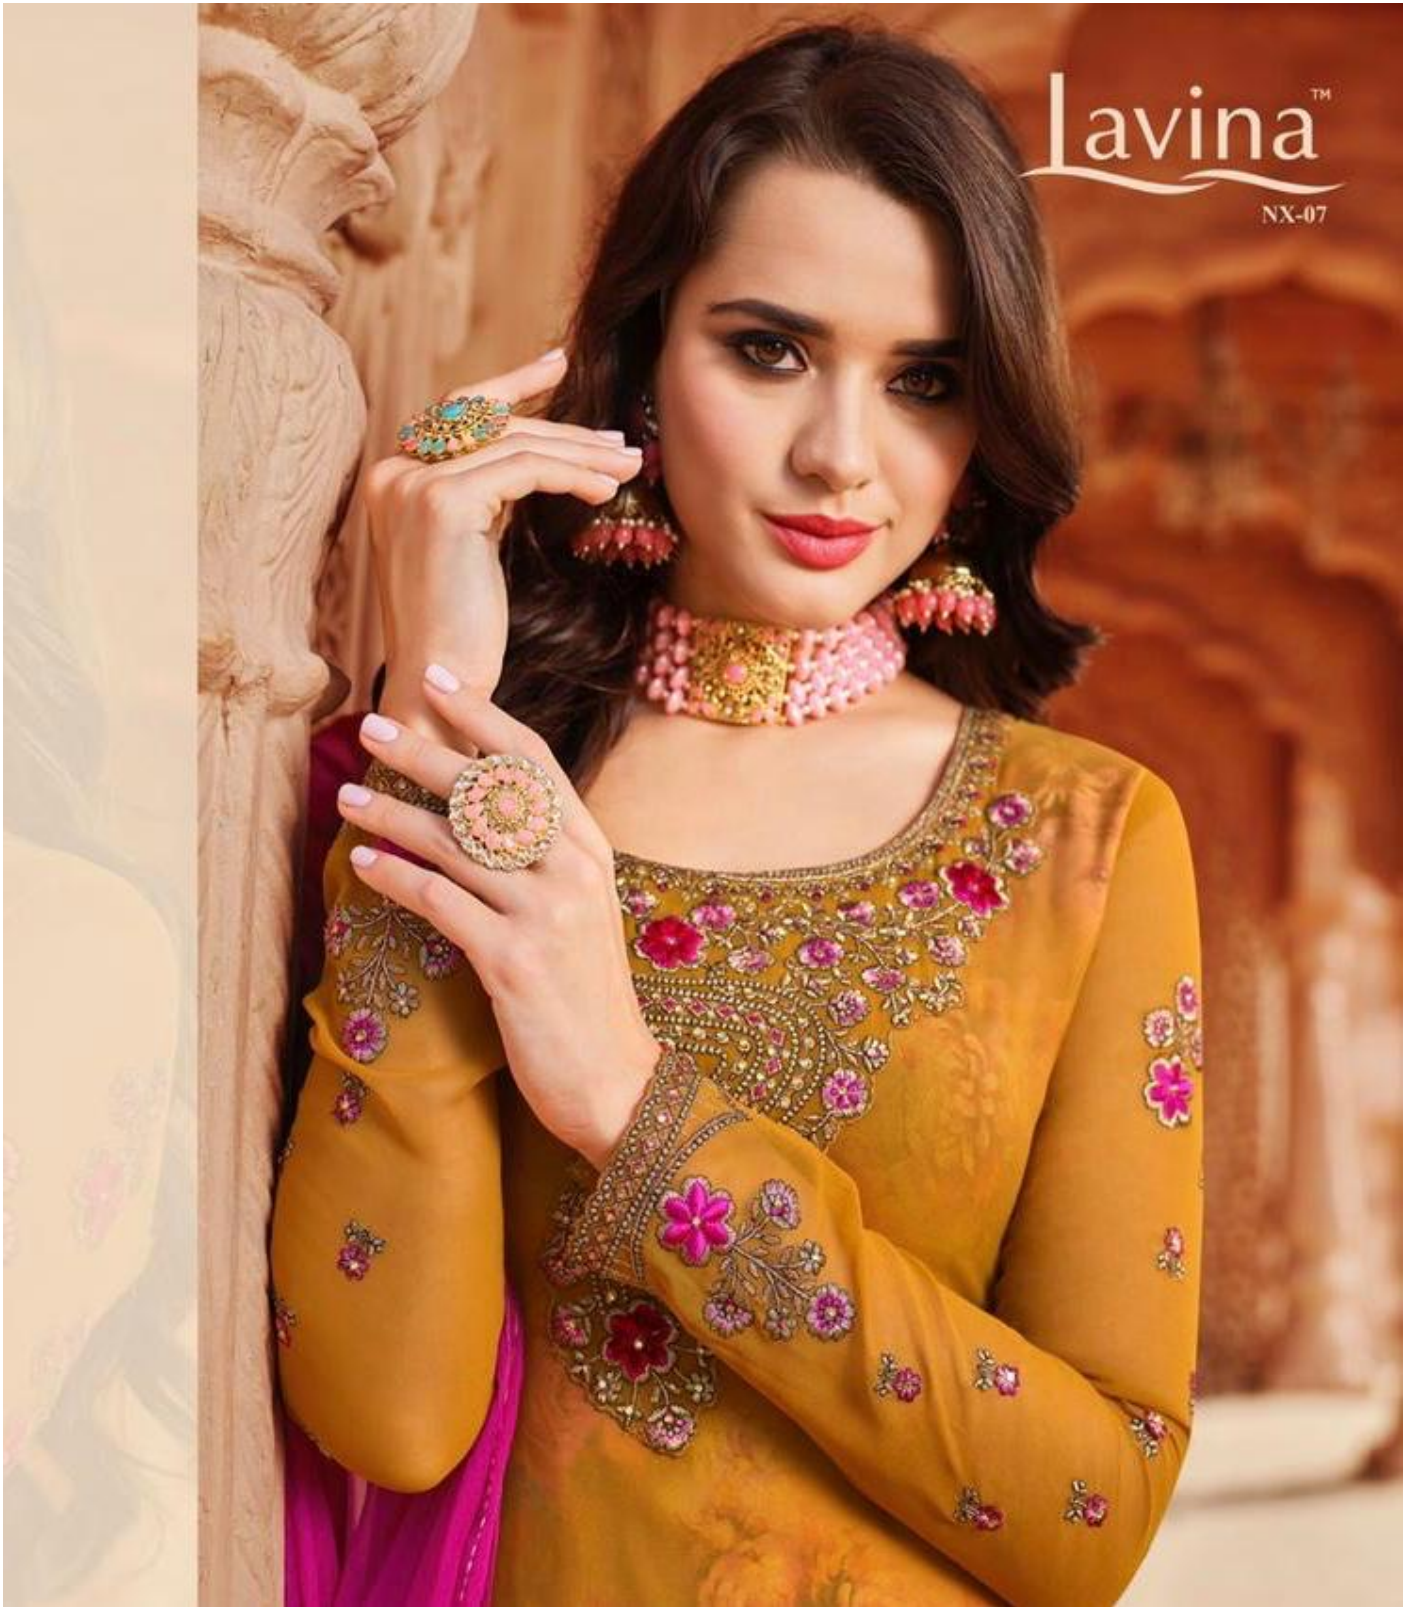

Lavina™

NX-07

EXPRESSION

**Glamour Fashion**

EMBRACE PURE ELEGANCE WITH ALLURING FLORAL PATTERNS ON LACY FABRIC AND ADD GLAMOUR TO YOUR STYLE.

7001

Lavina™

Lavina™

NX-07

Lavina™

NX-07

Lavina™

NX-07

Lavina™

EXPRESSION  
magical  
moments

EMERALD PURE ELEGANCE WITH  
MULTI-COLOR FLOWERS ON LACE FABRIC AND NET  
TO BRING TO YOUR STYLE