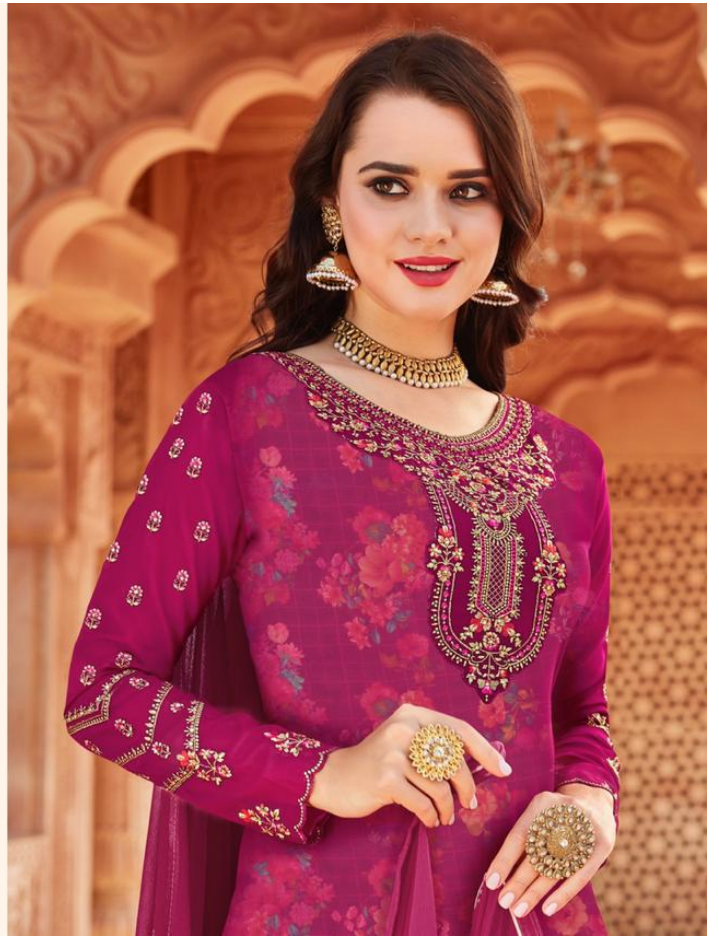

Lavina™

EXPRESSION
**GORGEOUS
LOOKS**

7003