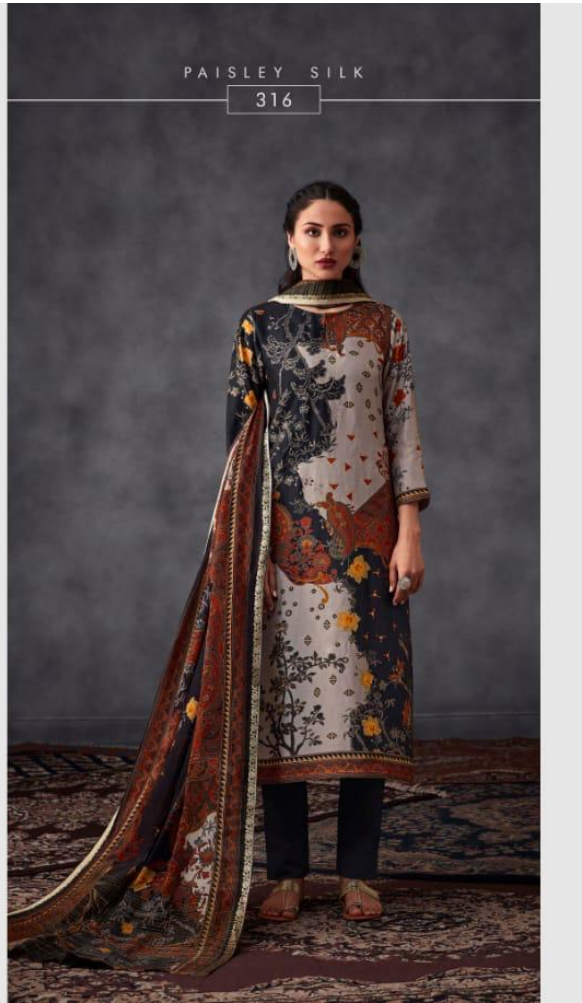

PAISLEY SILK

316