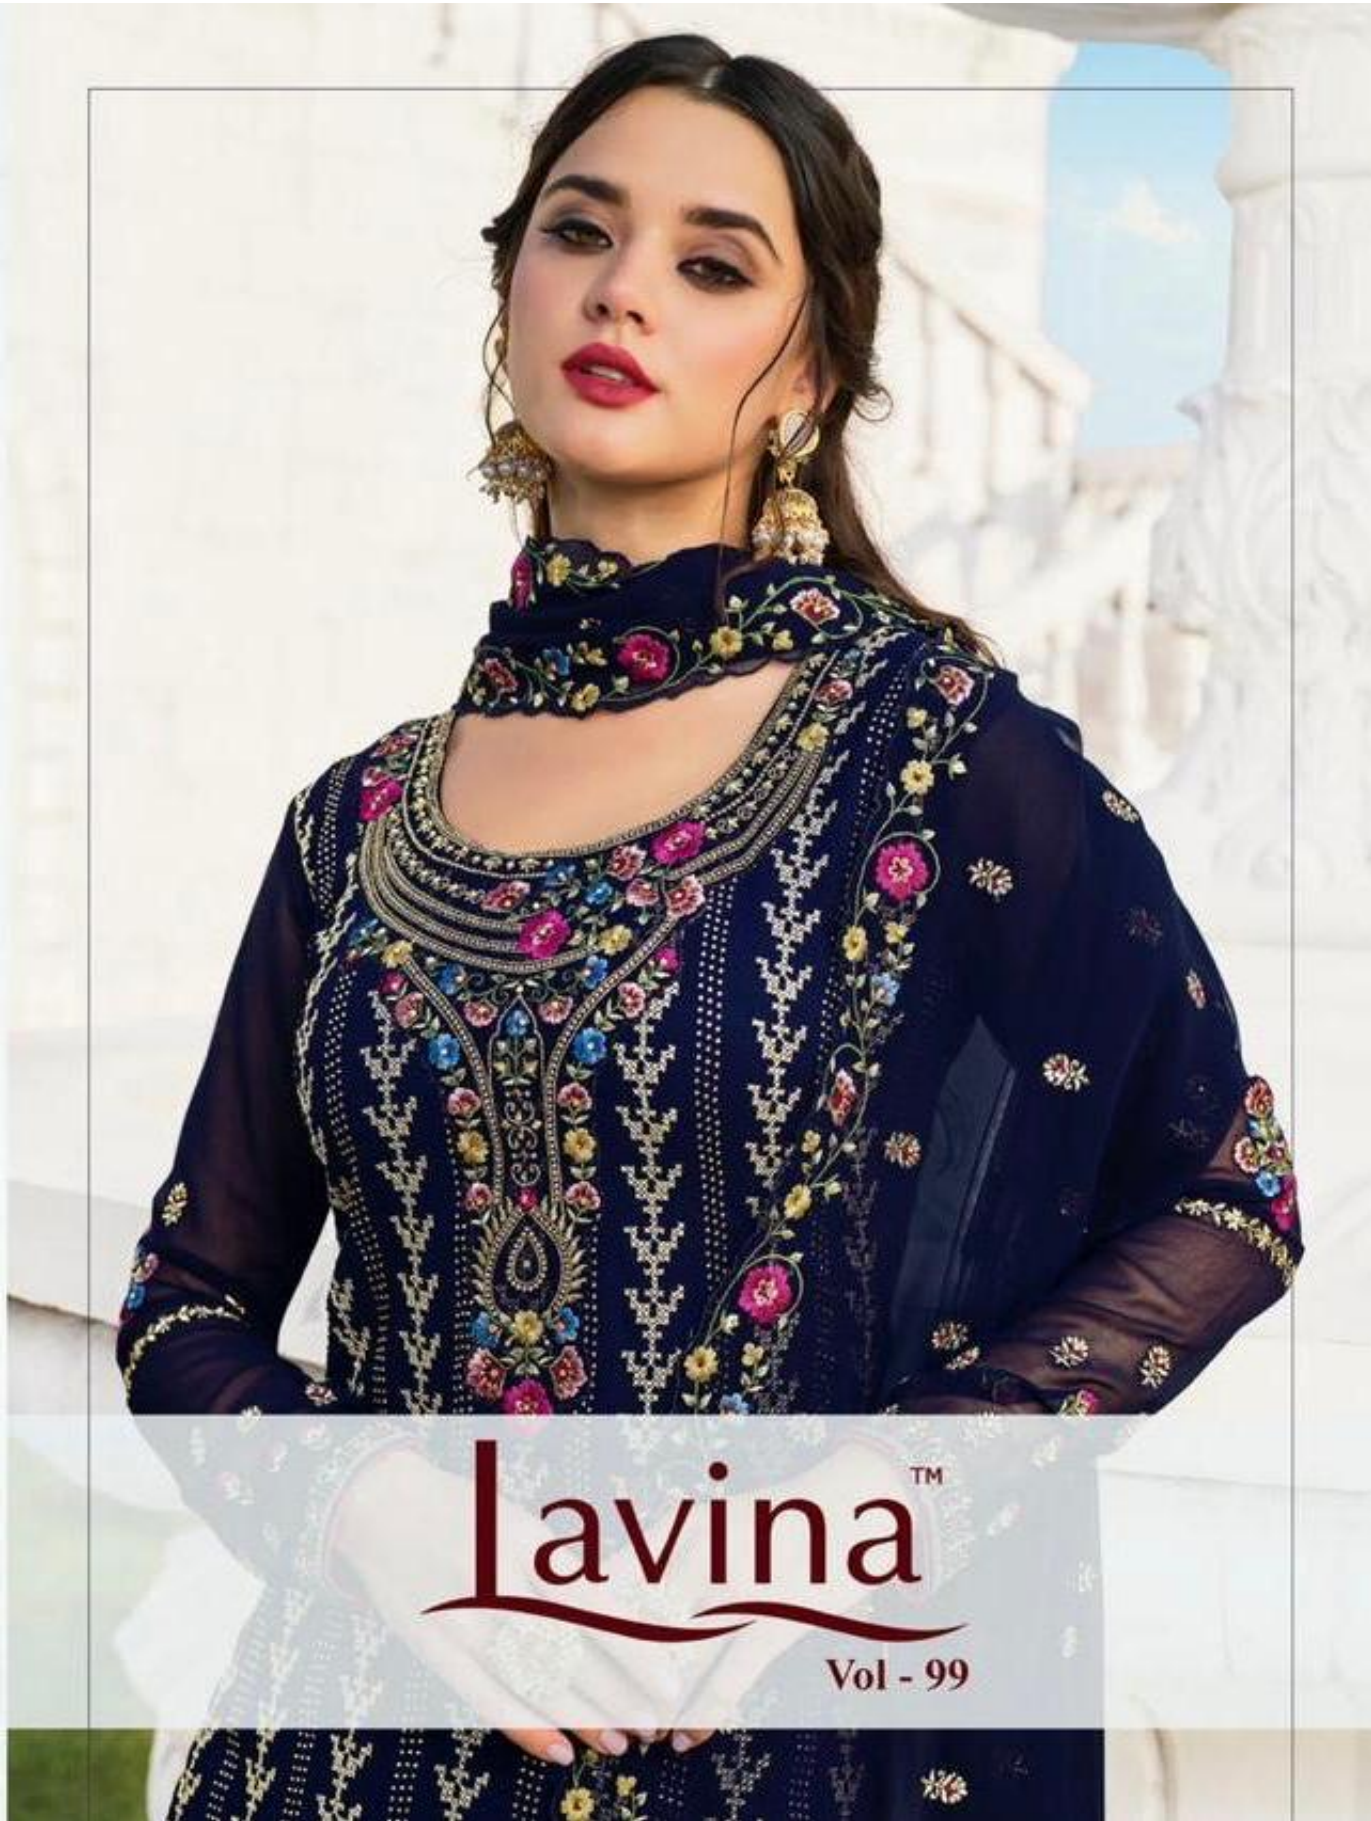

Lavina^{TM}

Vol - 99