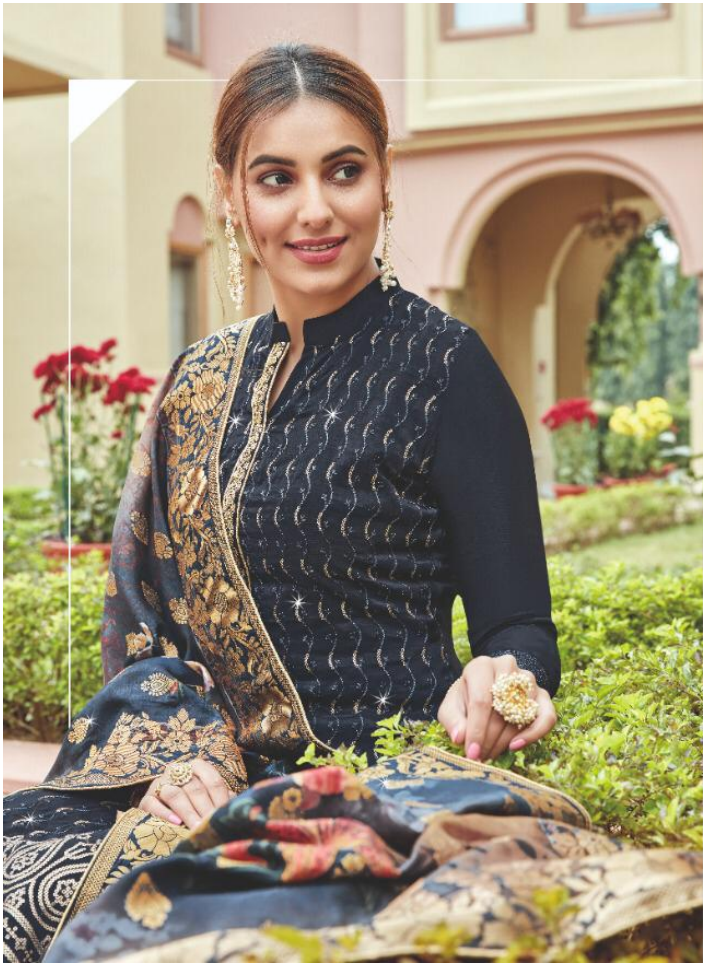

KALA JACQUARD -2

KALA JACQUARD -2

K
KALA FASHION

BRING LIFE TO

THE CLASSICS ...!

In this unmatched color palatte

Fashion is not necessary about labels its not about brands its about something else that comes from within.

KALA JACQUARD -2

KALA JACQUARD -2

D.No.1001

D.No.1002

D.No.1003

D.No.1004

D.No.1005

D.No.1006

D.No.1007

DRAPED IN

RADIANCE

Expressive drapes and tones for a look that's radiant

D.No.1007

Of the classic
Indian saree and
modern appeal

D.No.1004