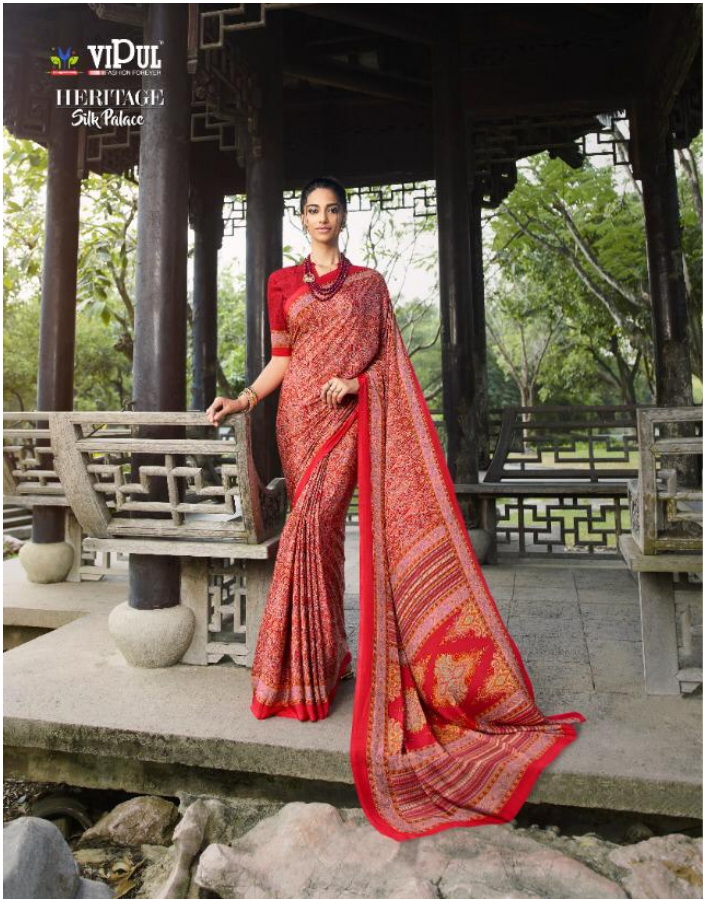

Anil Agarwal Group

eyeen™

BY
VIDUL
FASHION FOREVER

HERITAGE
Silk Palace

TASTY 41507

viPUL
HERITAGE
Silk Palace

41608 TASTY

TASTY 41815