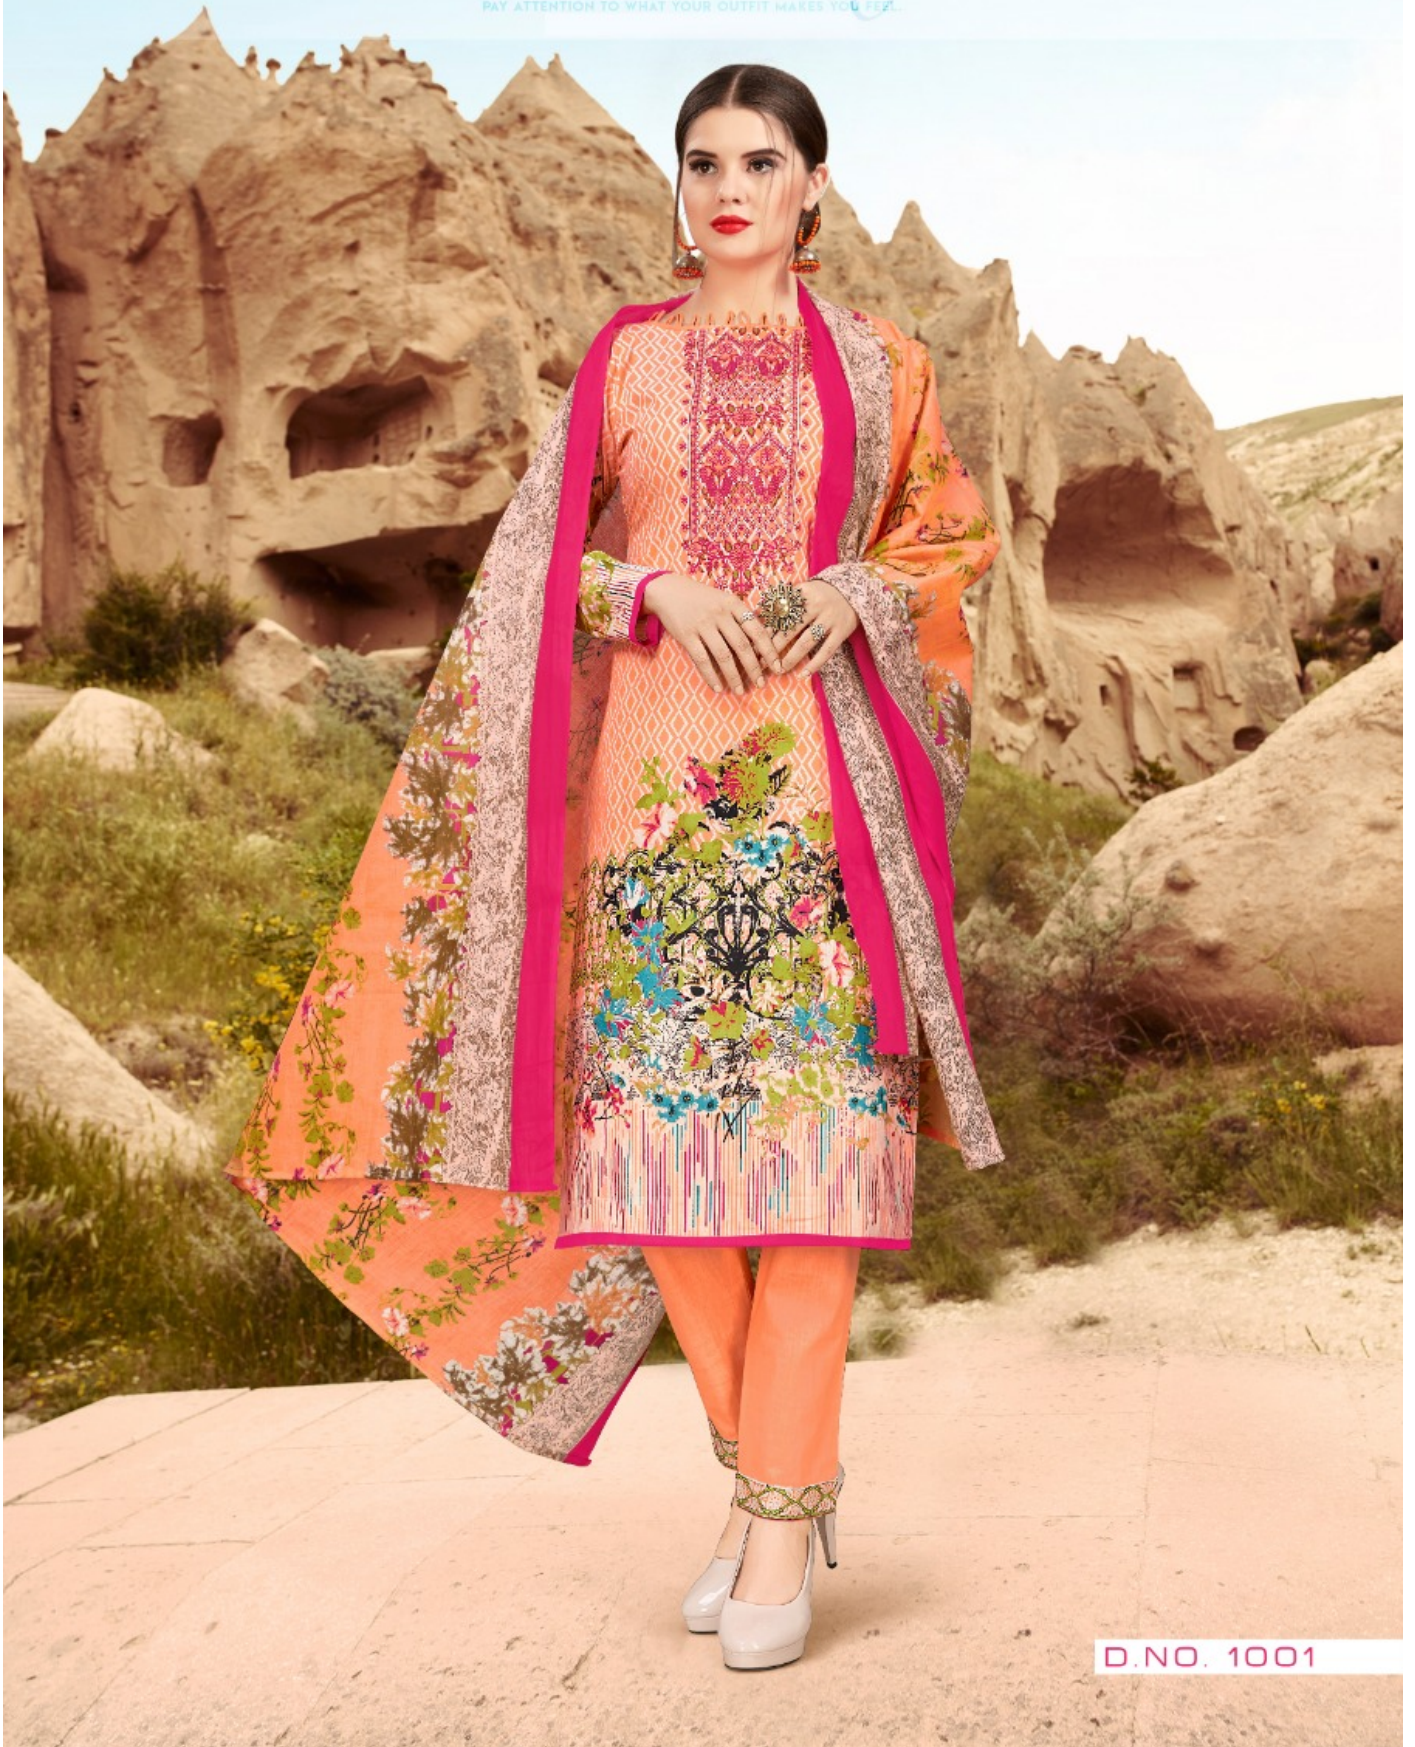

SOOTHING FEEL

PAY ATTENTION TO WHAT YOUR OUTFIT MAKES YOU FEEL.

D.NO. 1001