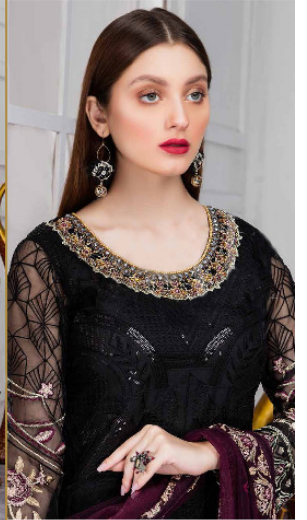

RINAZ^{TM}
FASHION

D.NO.2101