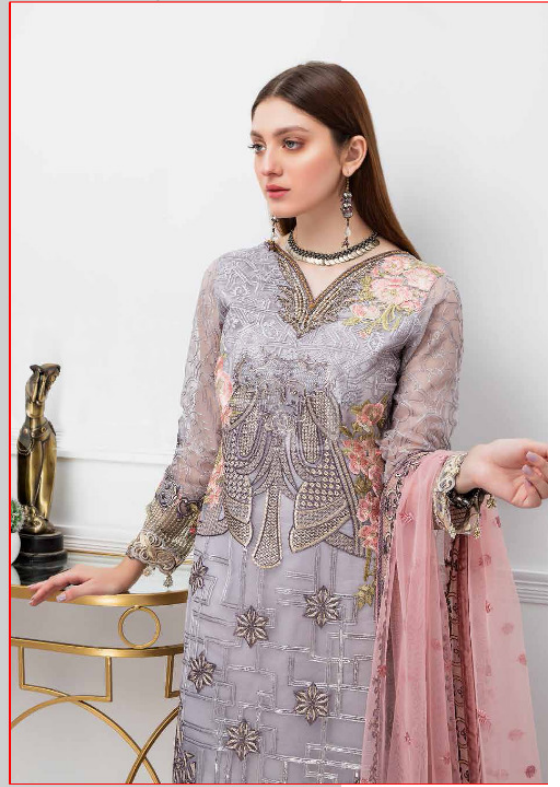

RINAZ^{TM}
FASHION

D.NO.2102

MINHAL