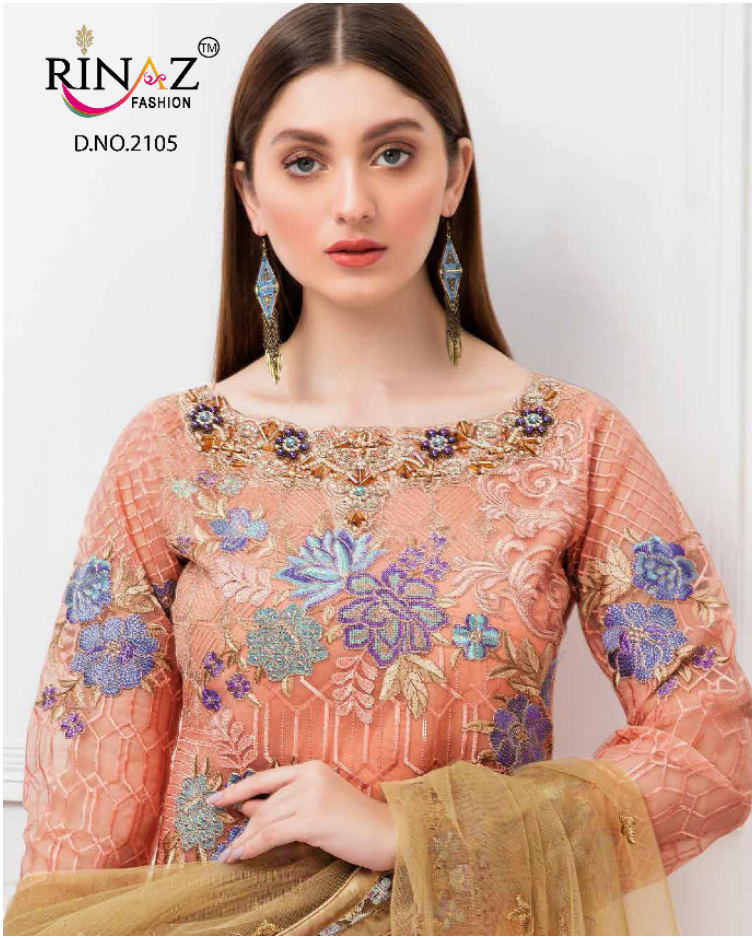

RINAZ^{TM}
FASHION
D.NO.2105