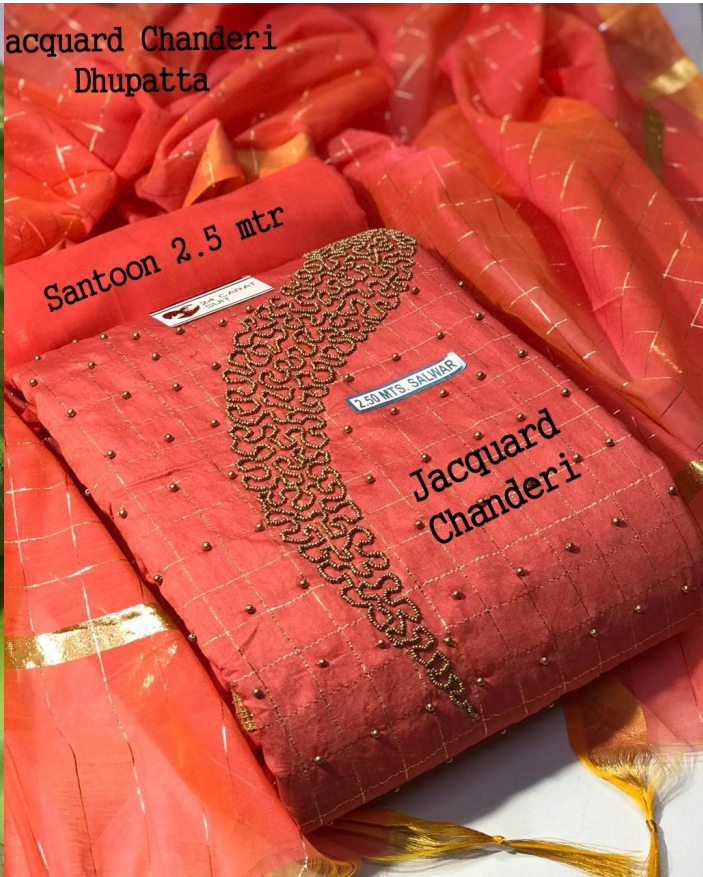

Jacquard Chanderi
Dhupatta

Jacquard Chanderi
Dhupatta

Santoon 2.5 mtr

Jacquard
Chanderi