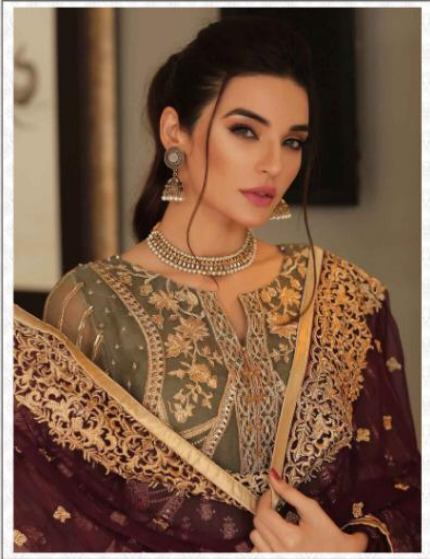

ALVEERA
|2098