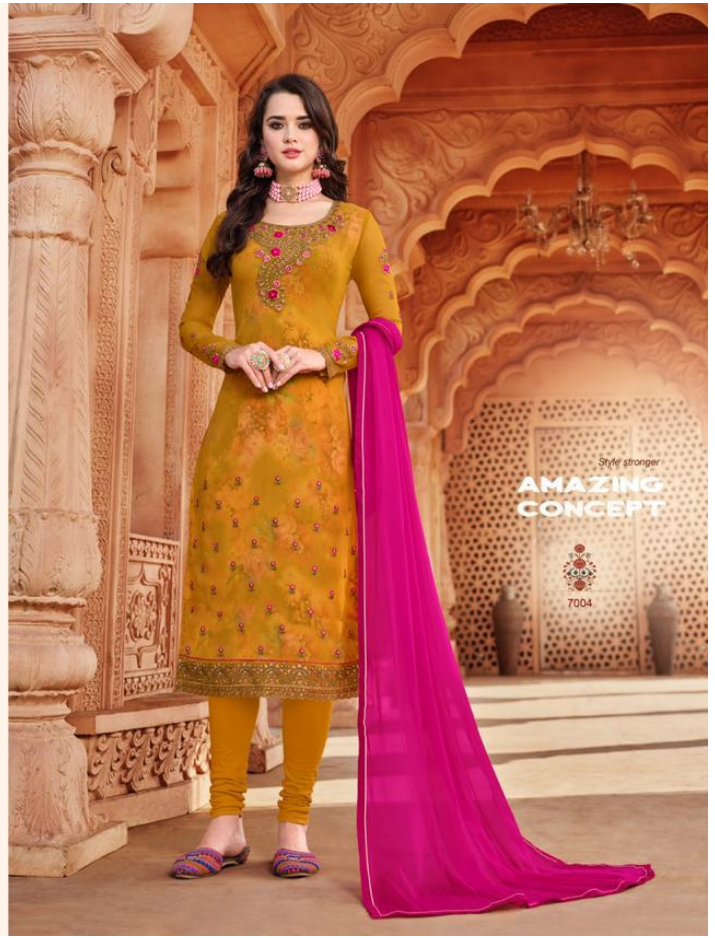

Lavina™  
NX-07

Lavina™  
NX-07

lavina™

7007

Lavina

Style stronger  
**PRINCESS**

The evergreen craft piece is given a contemporary twist like a sea of fabrics. The dress is a piece of elegance coupled with bright borders for a definition.

7005

Lavina™  
NX-07

7001

7002

7003

7004

7005

7006

7007

Lavina™

Lavina™

7004

lavina™

7002

EXPRESSION

**Glamour Fashion**

7003

lavina

EXPRESSION  
transformation

ACQUIRE THE RARE LOOK WITH THIS HOT GREEN DRESS.

7006

Lavina™

EXPRESSION  
magical  
moments

EMERALD PURE ELEGANCE WITH  
MULTI-COLOR FLOWERS ON LACE FABRIC AND NET  
TO BRING TO YOUR STYLE