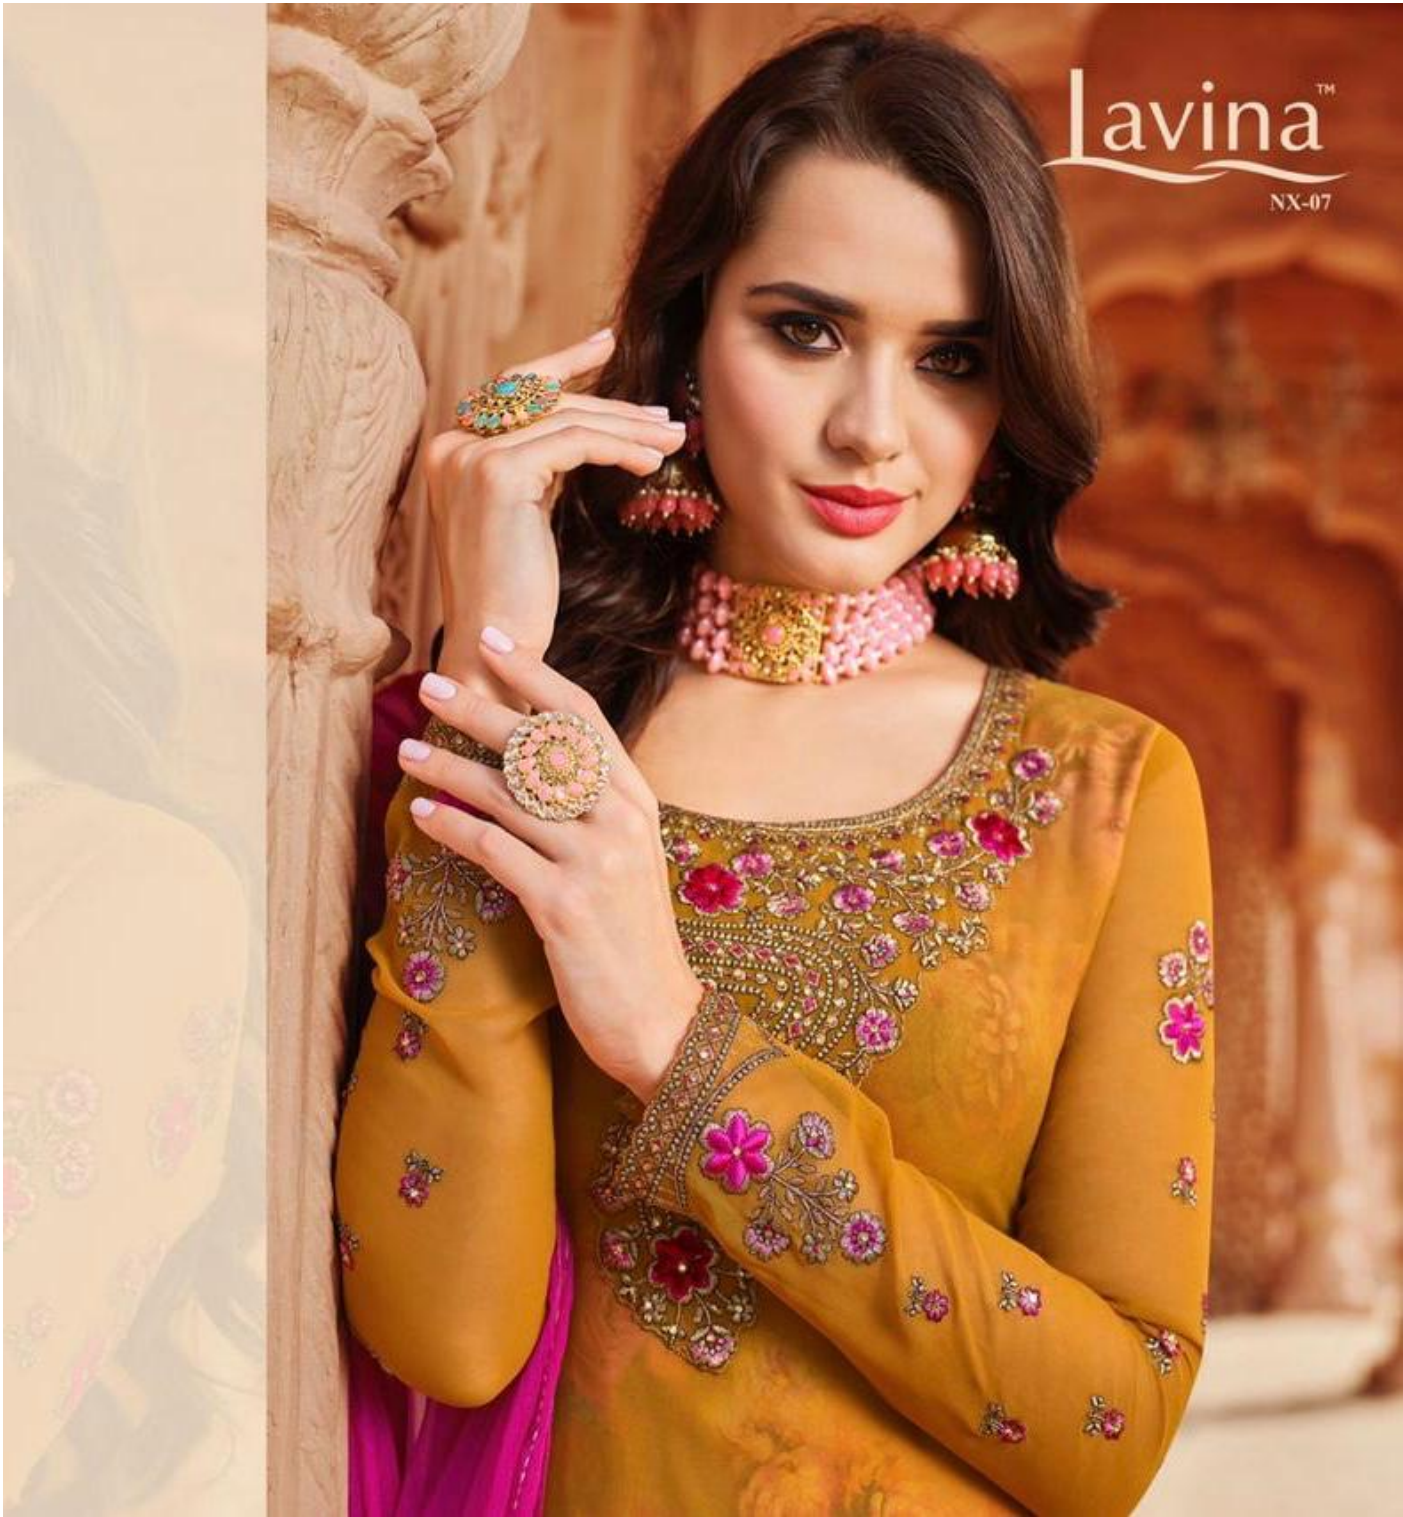

Lavina™  
NX-07

Lavina™  
NX-07

Lavina™

7007

Lavina

Style stronger  
**PRINCESS**

The evergreen craft piece is given a contemporary twist like a sea of fabrics. The dress is a piece of elegance coupled with bright borders for a definition.