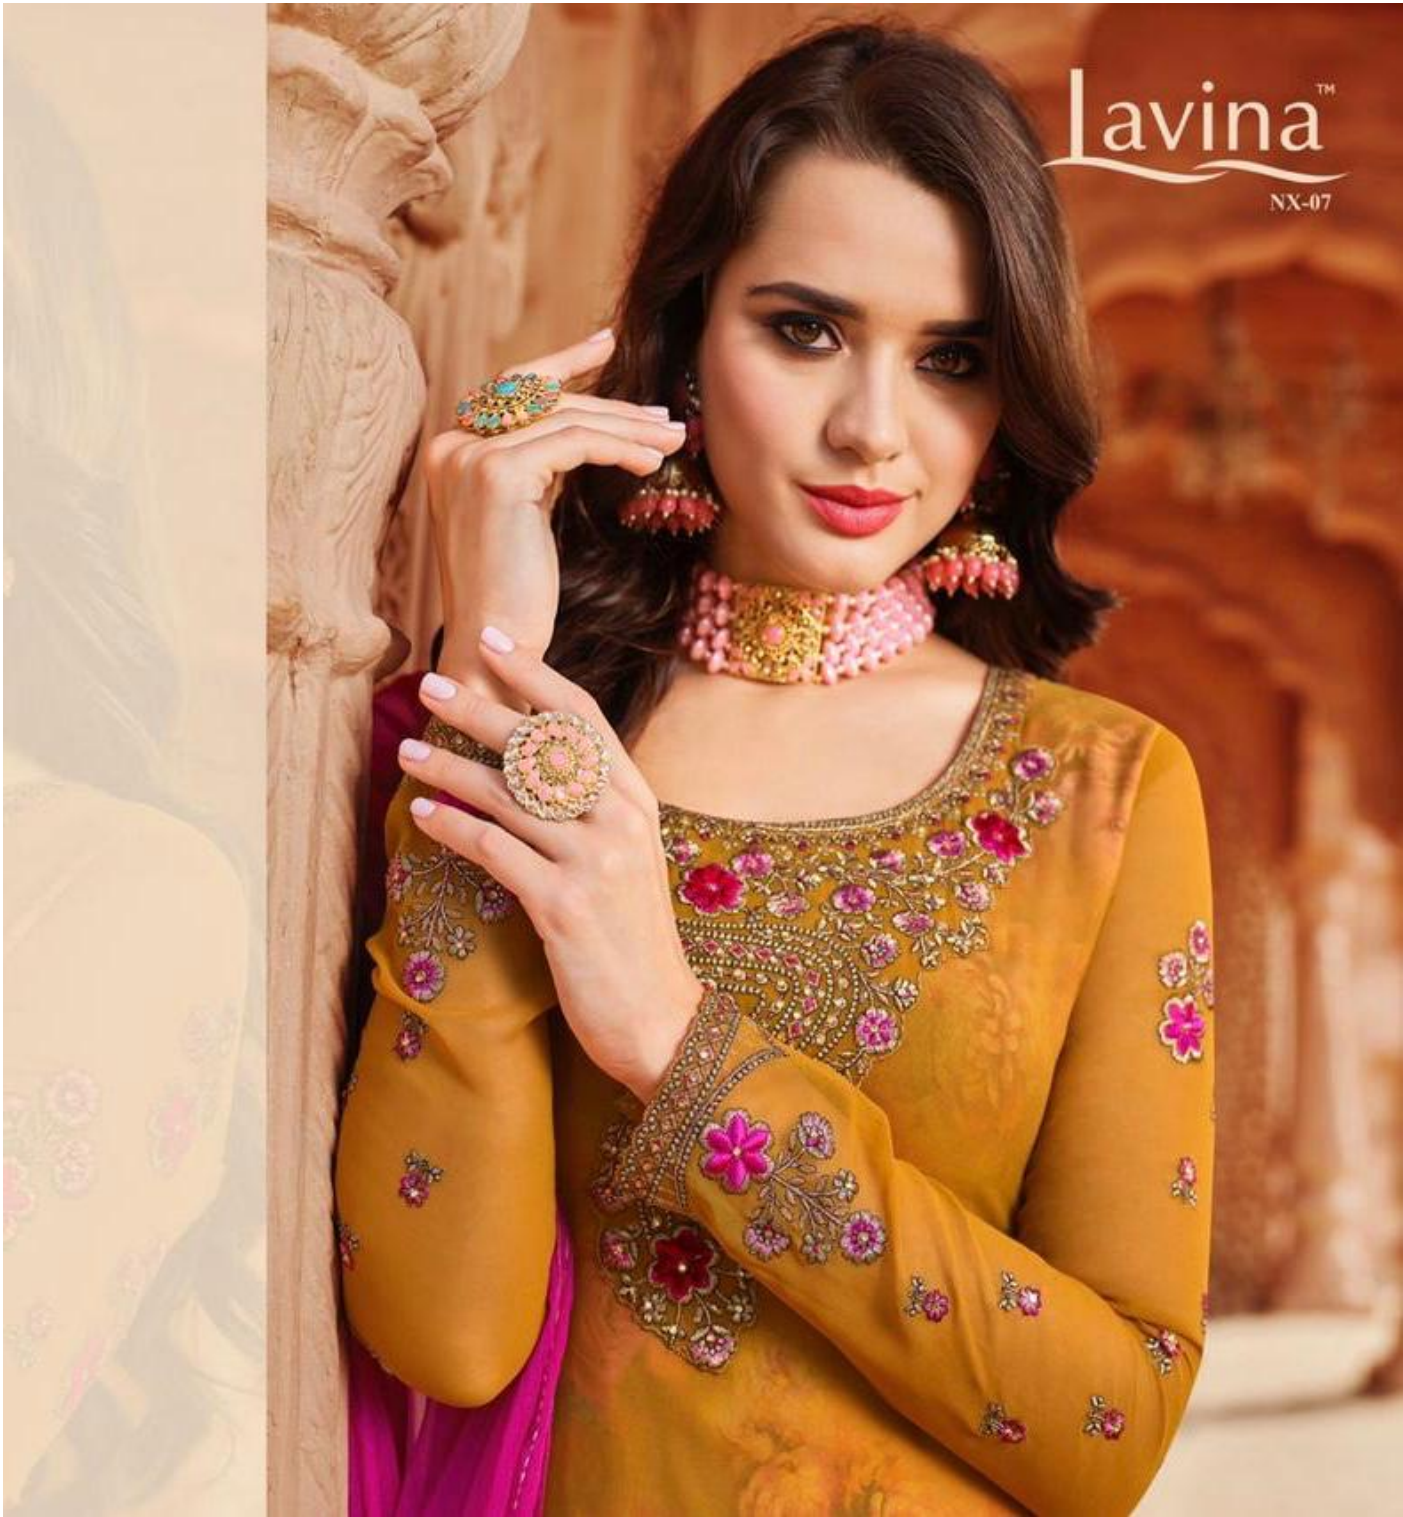

Lavina™
NX-07

Lavina™
NX-07

Lavina™

7007

Lavina

Style stronger
PRINCESS

The evergreen craft piece is given a contemporary twist
like a sea of fabrics. The dress is a piece
of elegance coupled with bright borders for a definition.