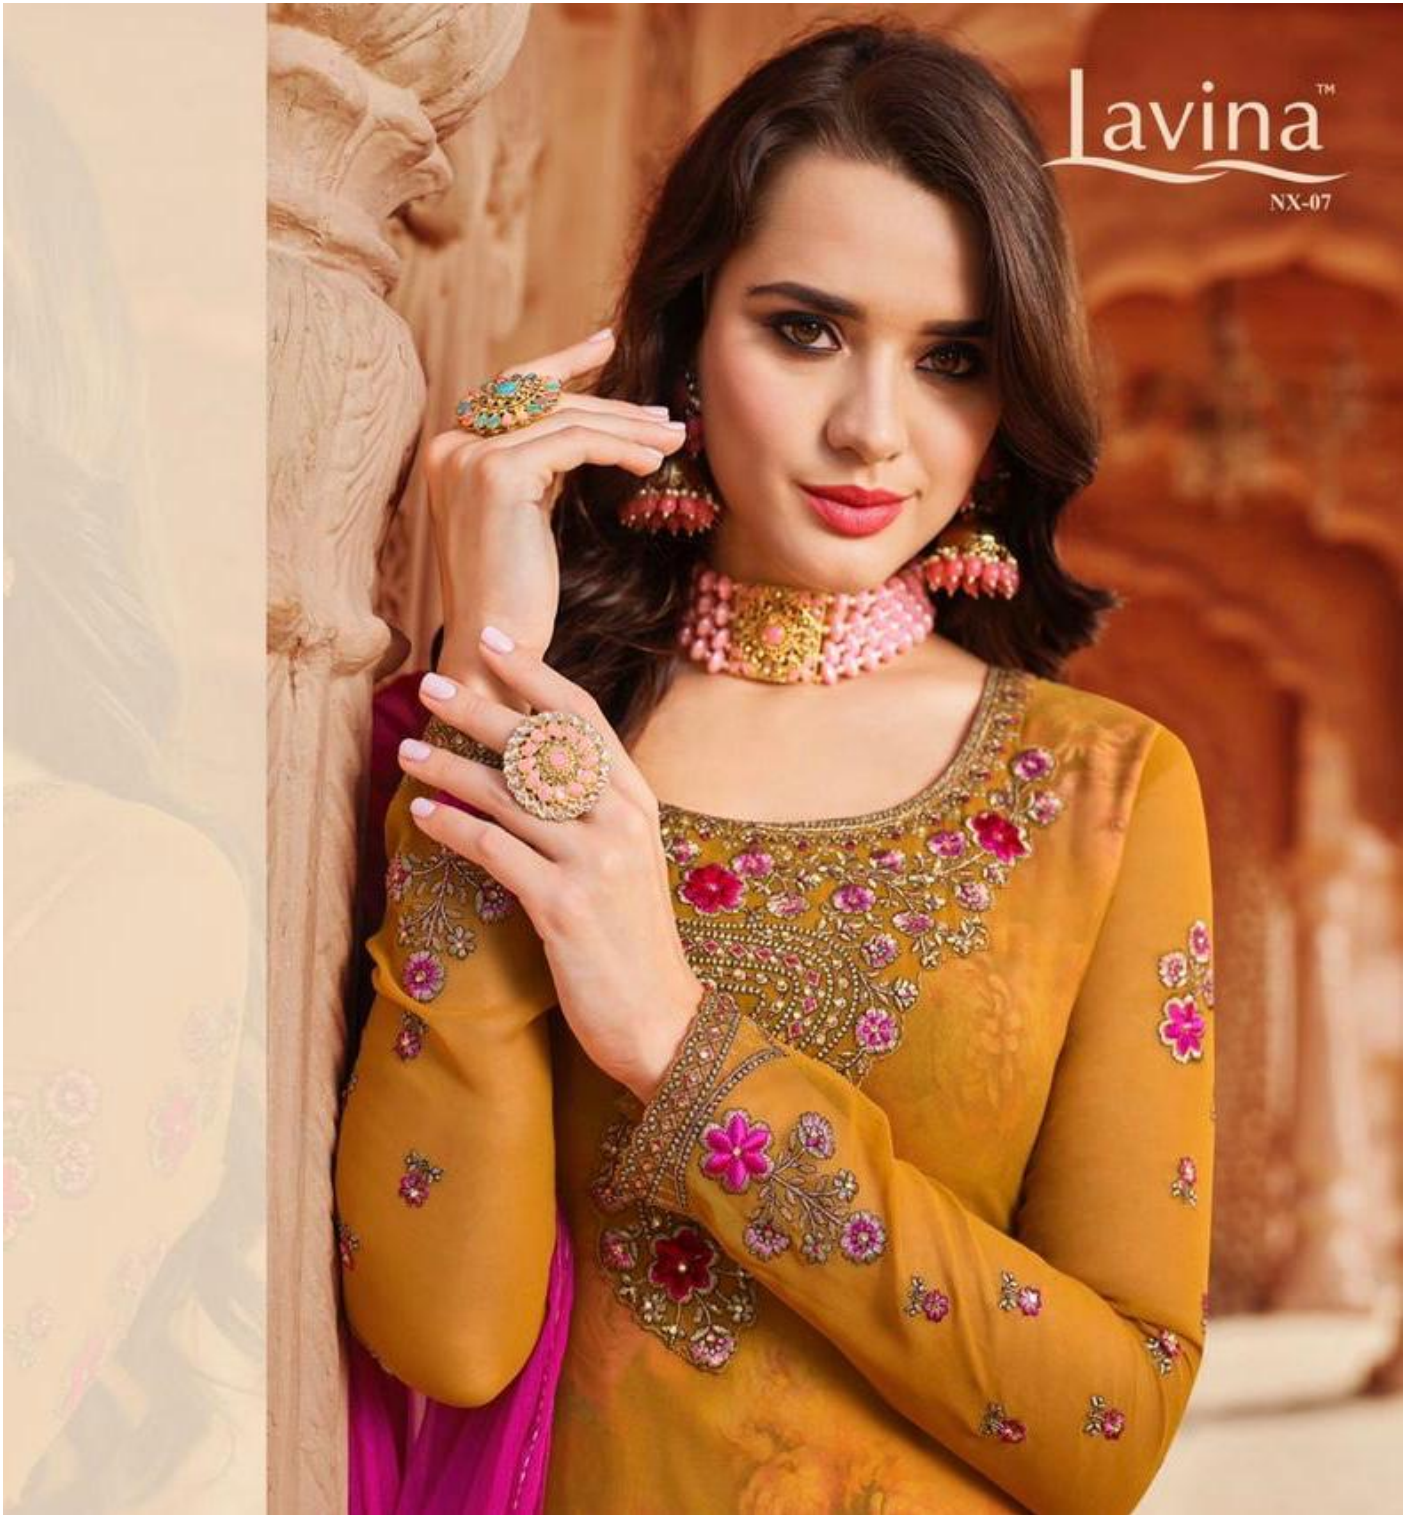

Lavina™  
NX-07

Lavina™  
NX-07

lavina™

7007

Lavina

Style stronger  
**PRINCESS**

The evergreen craft piece is given a contemporary twist like a sea of fabrics. The dress is a piece of elegance coupled with bright borders for a definition.