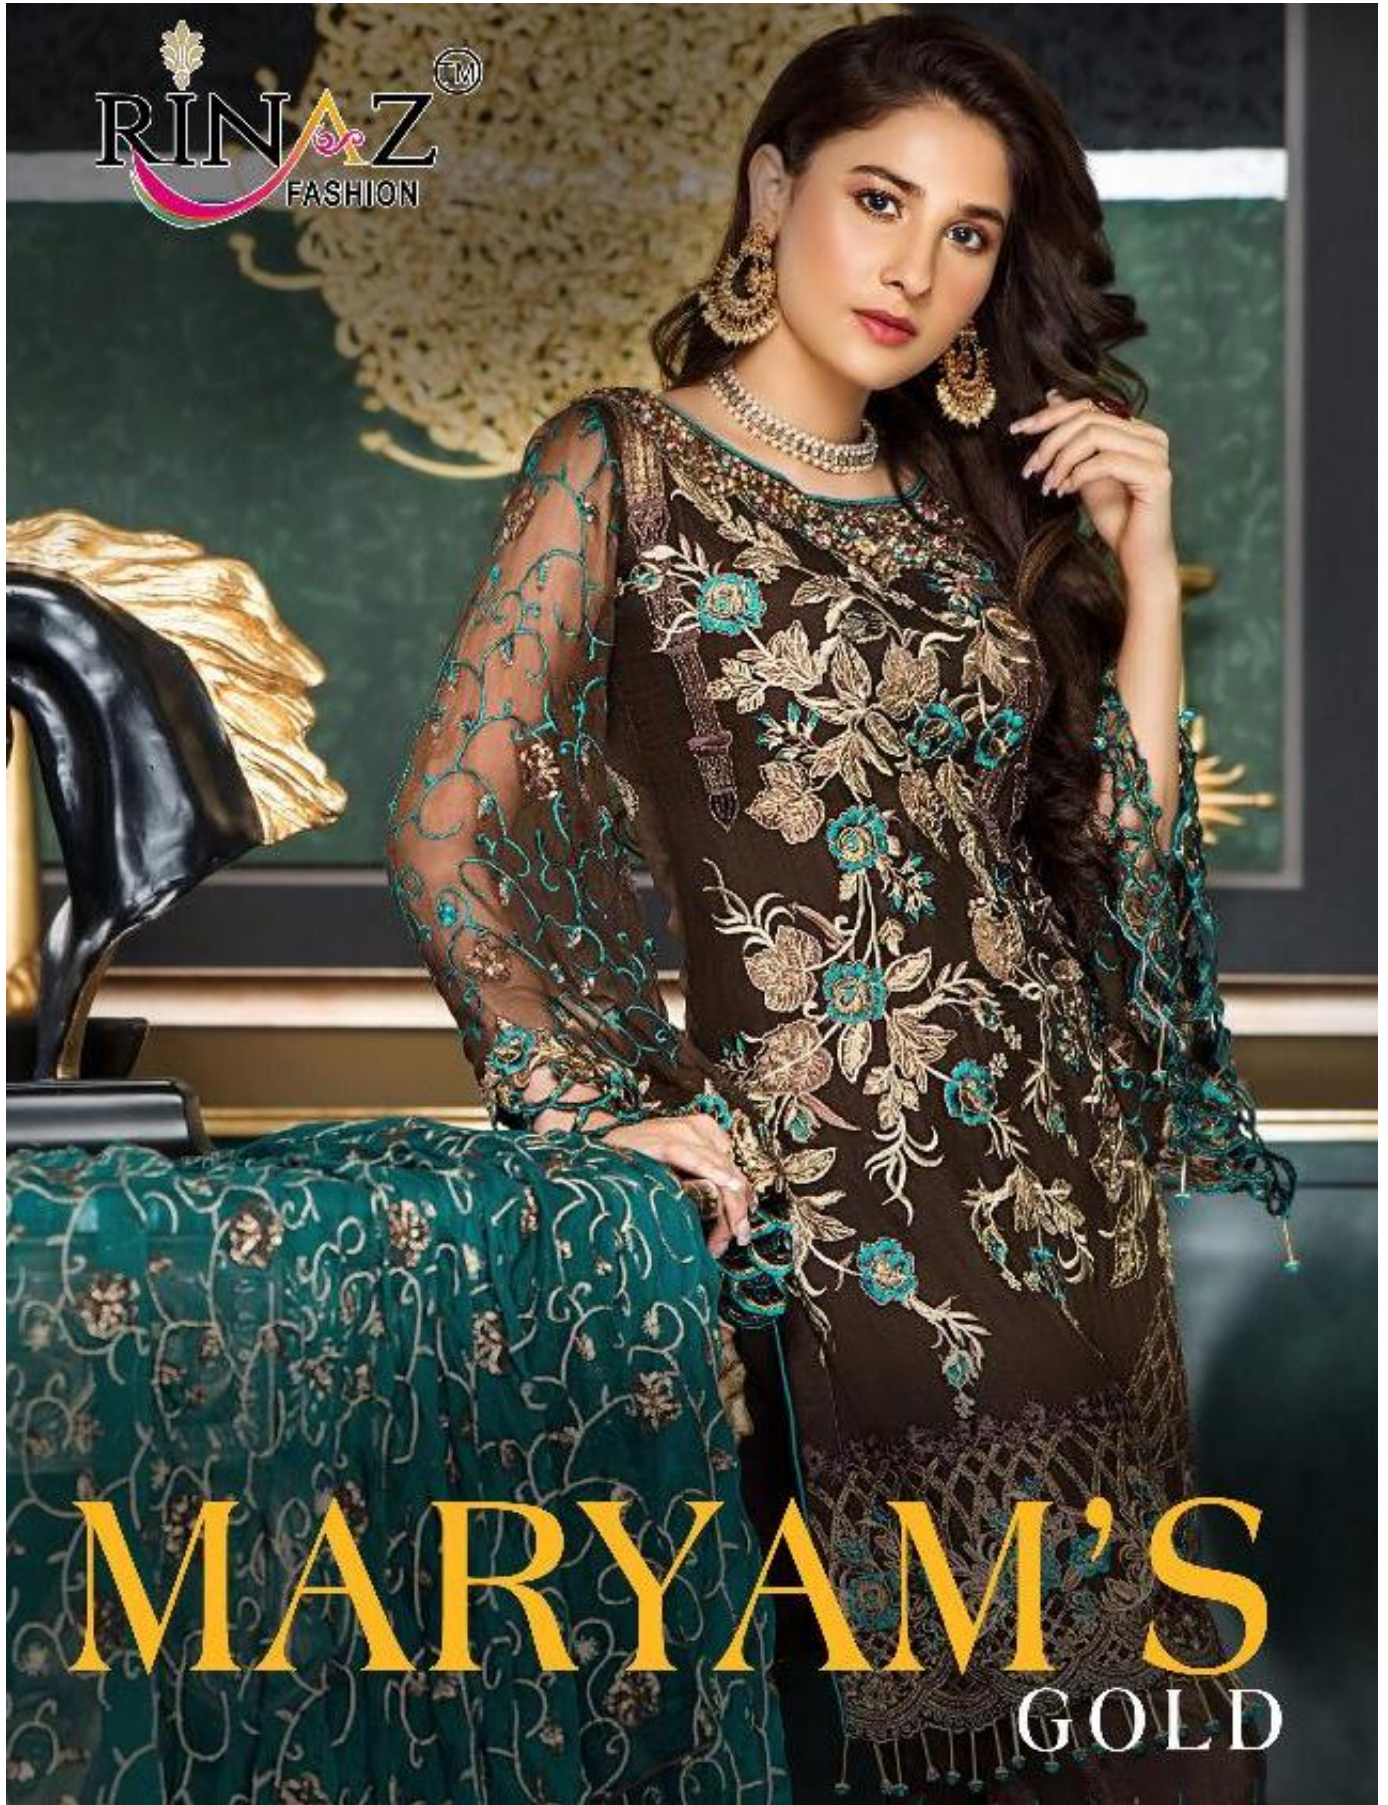

RINAZ®
FASHION

MARYAM'S
GOLD