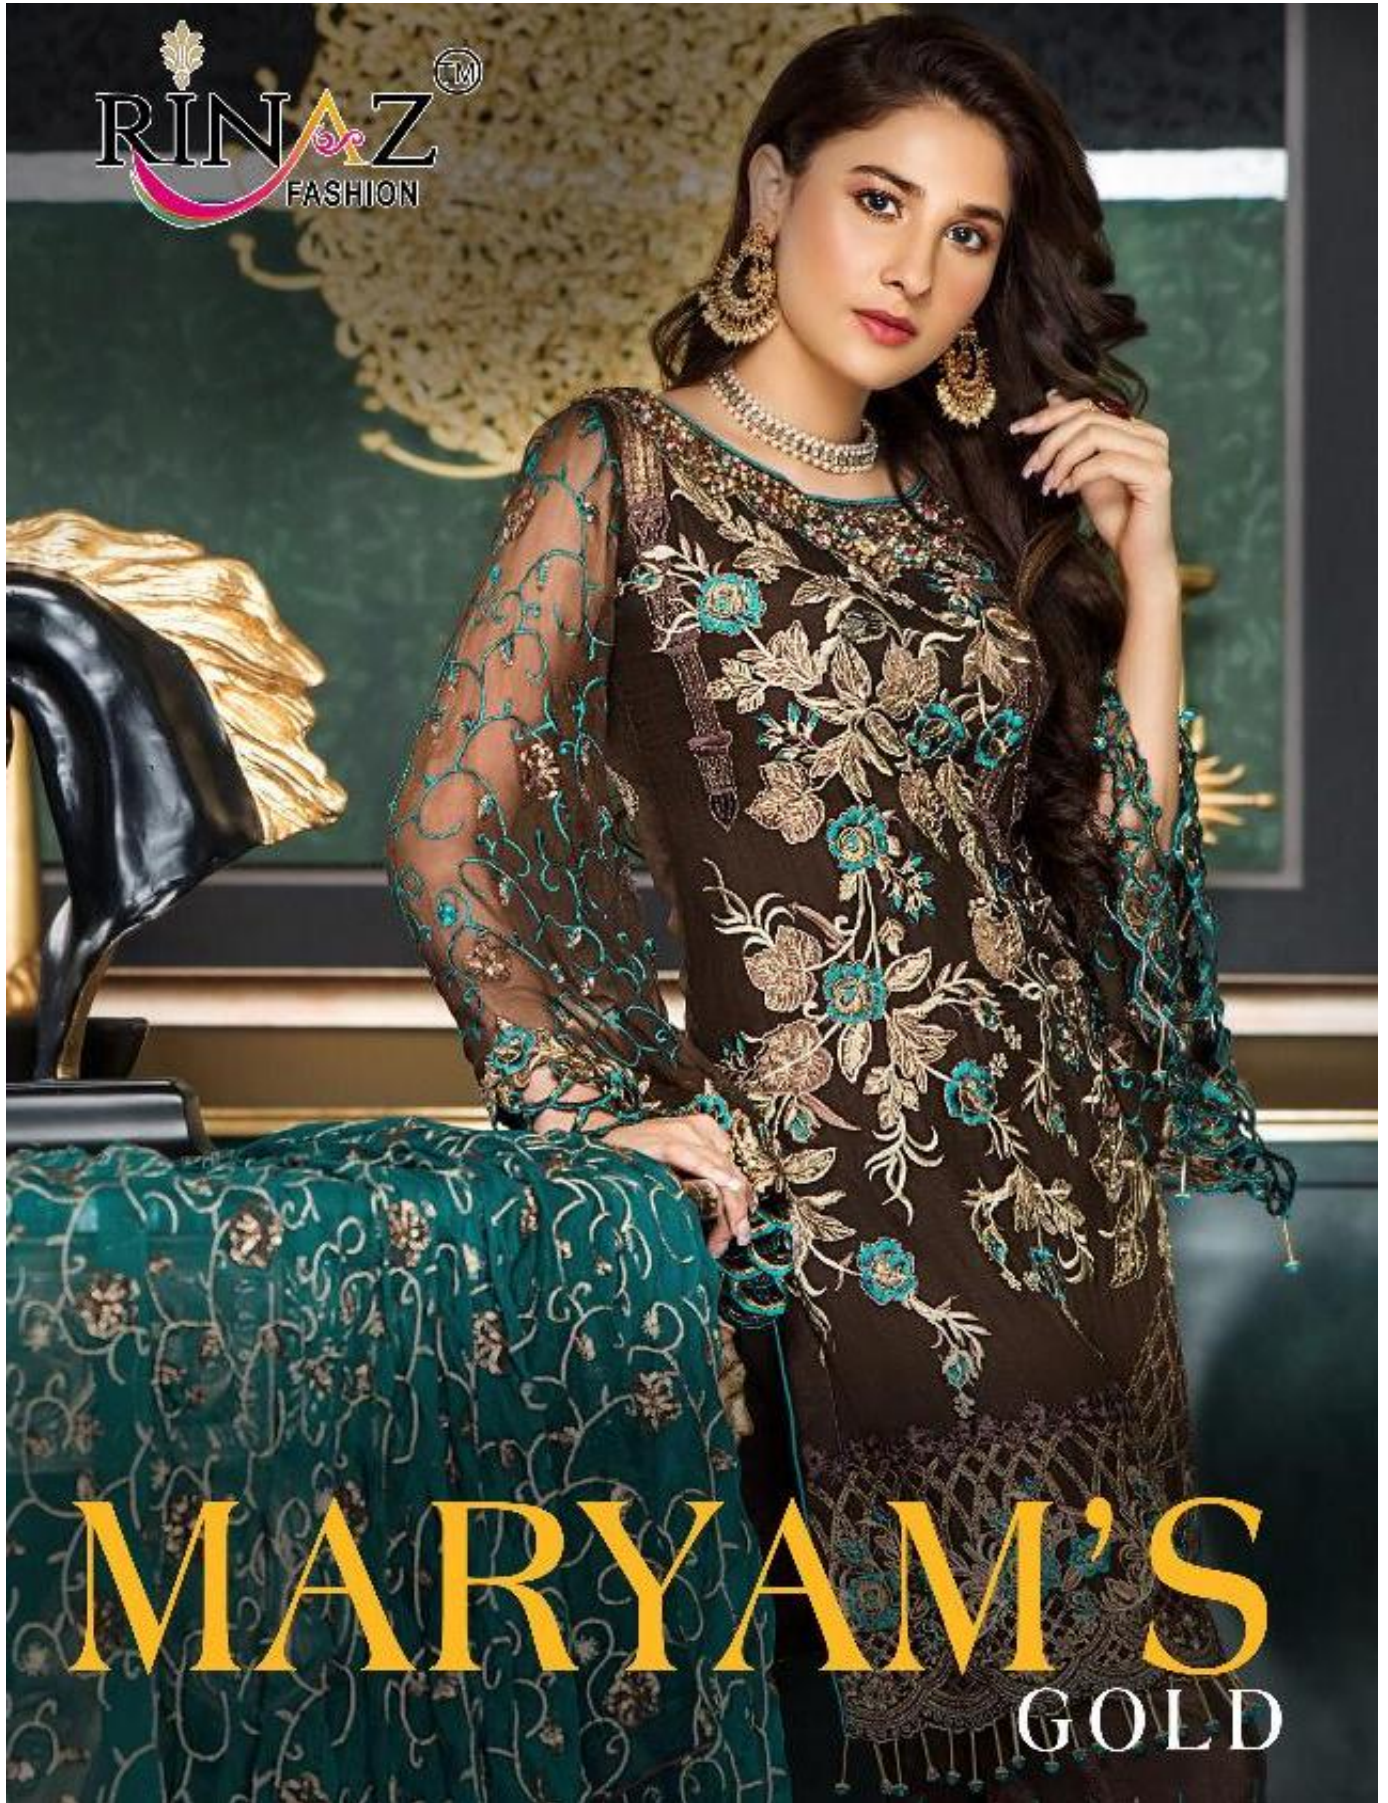

RINAZ®
FASHION

MARYAM'S
GOLD