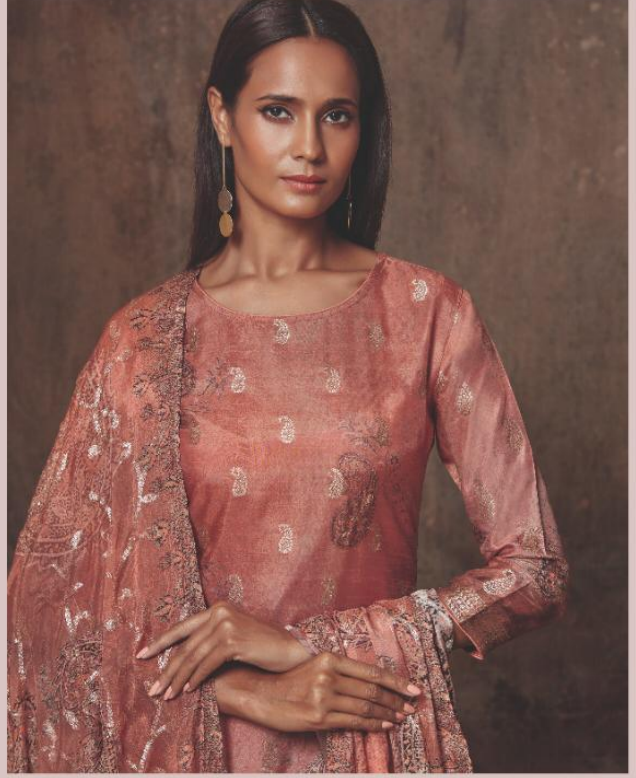

Om.Lex
ELEVATING MODERNITY

#1092