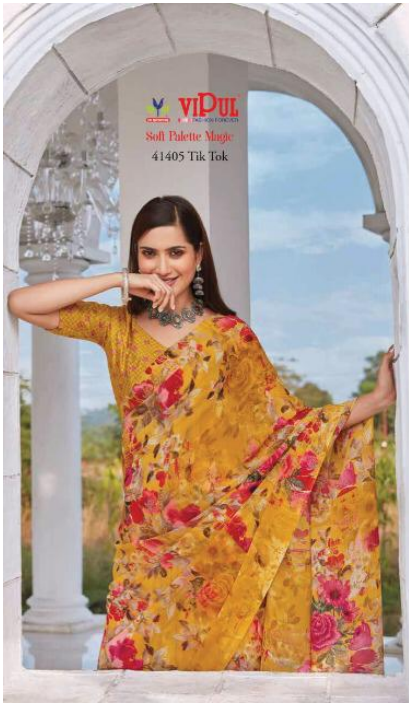

## Soft Palette Magic

With exciting new designs and unique fabrics, we've gone that extra mile to bring you all that is fashionable & NOW! This time around, the spirit of fashion is a revival of creative boldness & combative confidence, reflecting a fearless experimentation with vibrant colours and contrasting designs, while meeting the highest standard of quality that is synonymous to 'VIPUL SAREES'.