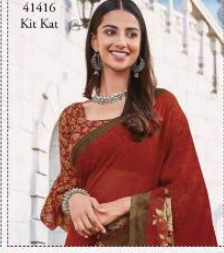

ayaan™
by
VIPUL
FASHION FOREVER

Soft Palette Magic

viDUL
Soft Palette Magic
41421 Kit Kat

ETHNIC ELEMENTS

Capture the Imagination with elegant,
ethnic elements & youthful, refreshing hues.

viDUI
Soft Palette Magic
41426 Tik Tok

ayaan™
by
VIPUL
FASHION FOREVER

Soft Palette Magic

41414
Tik Tok

41415
Tik Tok

41416
Kit Kat

41420
Tik Tok

41421
Kit Kat

41422
Tik Tok

41417
Tik Tok

41418
Kit Kat

41419
Tik Tok

41423
Tik Tok

41424
Kit Kat

41426
Tik Tok

41425
Tik Tok

viDUI
Soft Palette Magic