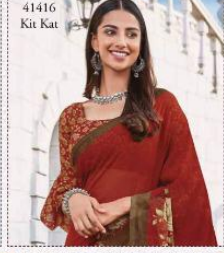

ayaan™  
by  
**VIPUL**  
FASHION FOREVER

Soft Palette Magic

**viDUL**  
Soft Palette Magic  
41421 Kit Kat

## ETHNIC ELEMENTS

Capture the Imagination with elegant,  
ethnic elements & youthful, refreshing hues.

**viDUI**  
Soft Palette Magic  
41426 Tik Tok

ayaan™  
by  
**VIPUL**  
FASHION FOREVER

Soft Palette Magic

41414  
Tik Tok

41415  
Tik Tok

41416  
Kit Kat

41420  
Tik Tok

41421  
Kit Kat

41422  
Tik Tok

41417  
Tik Tok

41418  
Kit Kat