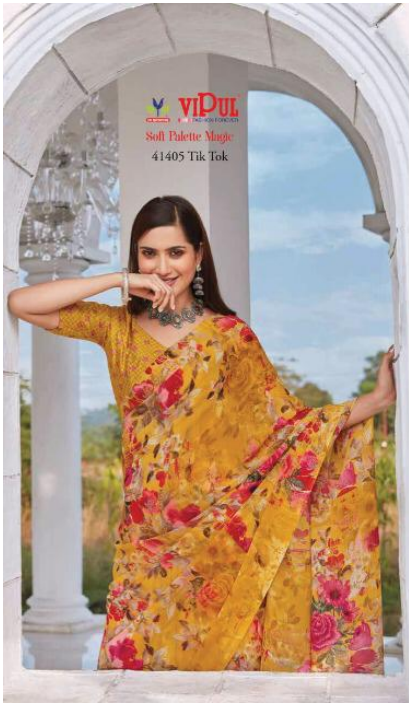

ayaan™
by
VIPUL
FASHION FOREVER

Soft Palette Magic

ayaan™
by
VIPUL
FASHION FOREVER

Soft Palette Magic

Soft Palette Magic

With exciting new designs and unique fabrics, we've gone that extra mile to bring you all that is fashionable & NOW! This time around, the spirit of fashion is a revival of creative boldness & combative confidence, reflecting a fearless experimentation with vibrant colours and contrasting designs, while meeting the highest standard of quality that is synonymous to 'VIPUL SAREES'.

viDUI
Soft Palette Magic

viDUE
BY ANITA DOLY

Soft Palette Magic
41407 Tik Tok

BRIGHT SPARK

Embrace The High Voltage.
Exuberant Hues Of The Season.

viDUE
BY ANITA DOLY

Soft Palette Magic
41408 Kir Kar

viDUL
Soft Pinkie Magic
41412 Tik Tok