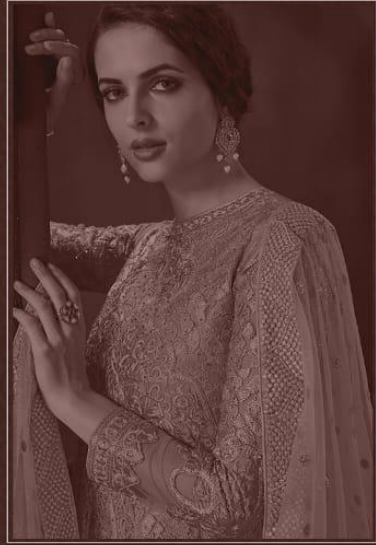

FASHION  
FOCUS

CRYSTALINE

FASHION  
FOCUS

1002

FASHION  
FOCUS

CRYSTALINE

FASHION  
FOCUS

CRYSTALINE

## **CRYSTALINE**

<b>D.NO.</b>	<b>FABRICS DETAILS</b>	<b>PRICE LIST</b>
<b>F-1001</b>	<b>LONG KOTI :- HEAVY NET INNER :- HEAVY JAPAN SATIN LENGHA :- HEAVY JAPAN SATIN INNER :- HEAVY SANTOON DUPATTA :- NAZMIN CHIFFON</b>	<b>3495</b>
<b>F-1002</b>	<b>PARTY GOWN :- FANCY FABRIC+NET INNER :- HEAVY SANTOON BOTTOM :- HEAVY SANTOON DUPATTA :- HEAVY NET</b>	<b>2995</b>
<b>F-1003</b>	<b>KOTI :- HEAVY VALVET LENGHA :- FANCY FABRIC INNER :- HEAVY SANTOON DUPATTA :- HEAVY NET</b>	<b>2495</b>
<b>F-1004</b>	<b>PARTY GOWN :- HEAVY NET INNER :- HEAVY SANTOON BOTTOM :- HEAVY SANTOON DUPATTA :- HEAVY NET</b>	<b>2895</b>
<b>F-1005</b>	<b>LONG KOTI :- HEAVY NET INNER :- HEAVY JAPAN SATIN LENGHA :- FANCY FABRIC INNER :- HEAVY SANTOON DUPATTA :- HEAVY NET</b>	<b>3595</b>
	<b>AVERAGE RATE</b>	<b>3095</b>

1001

1002

1003

FASHION  
FOCUS

1004

1005

CRYSTALINE

1005