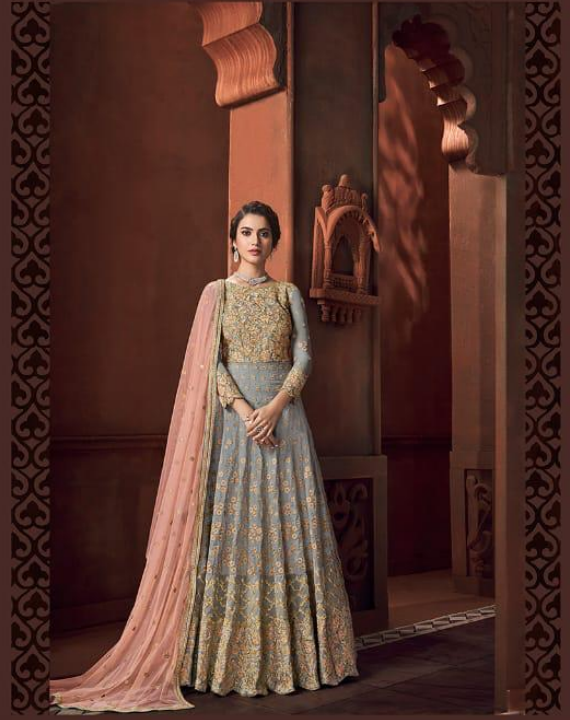

FASHION  
FOCUS

CRYSTALINE

FASHION  
FOCUS

1002

FASHION  
FOCUS

CRYSTALINE

FASHION  
FOCUS

CRYSTALINE

## **CRYSTALINE**

<b>D.NO.</b>	<b>FABRICS DETAILS</b>	<b>PRICE LIST</b>
<b>F-1001</b>	<b>LONG KOTI :- HEAVY NET INNER :- HEAVY JAPAN SATIN LENGHA :- HEAVY JAPAN SATIN INNER :- HEAVY SANTOON DUPATTA :- NAZMIN CHIFFON</b>	<b>3495</b>
<b>F-1002</b>	<b>PARTY GOWN :- FANCY FABRIC+NET INNER :- HEAVY SANTOON BOTTOM :- HEAVY SANTOON DUPATTA :- HEAVY NET</b>	<b>2995</b>
<b>F-1003</b>	<b>KOTI :- HEAVY VALVET LENGHA :- FANCY FABRIC INNER :- HEAVY SANTOON DUPATTA :- HEAVY NET</b>	<b>2495</b>
<b>F-1004</b>	<b>PARTY GOWN :- HEAVY NET INNER :- HEAVY SANTOON BOTTOM :- HEAVY SANTOON DUPATTA :- HEAVY NET</b>	<b>2895</b>
<b>F-1005</b>	<b>LONG KOTI :- HEAVY NET INNER :- HEAVY JAPAN SATIN LENGHA :- FANCY FABRIC INNER :- HEAVY SANTOON DUPATTA :- HEAVY NET</b>	<b>3595</b>
	<b>AVERAGE RATE</b>	<b>3095</b>

1001

1002

1003

FASHION  
FOCUS

1004

1005

CRYSTALINE

1005