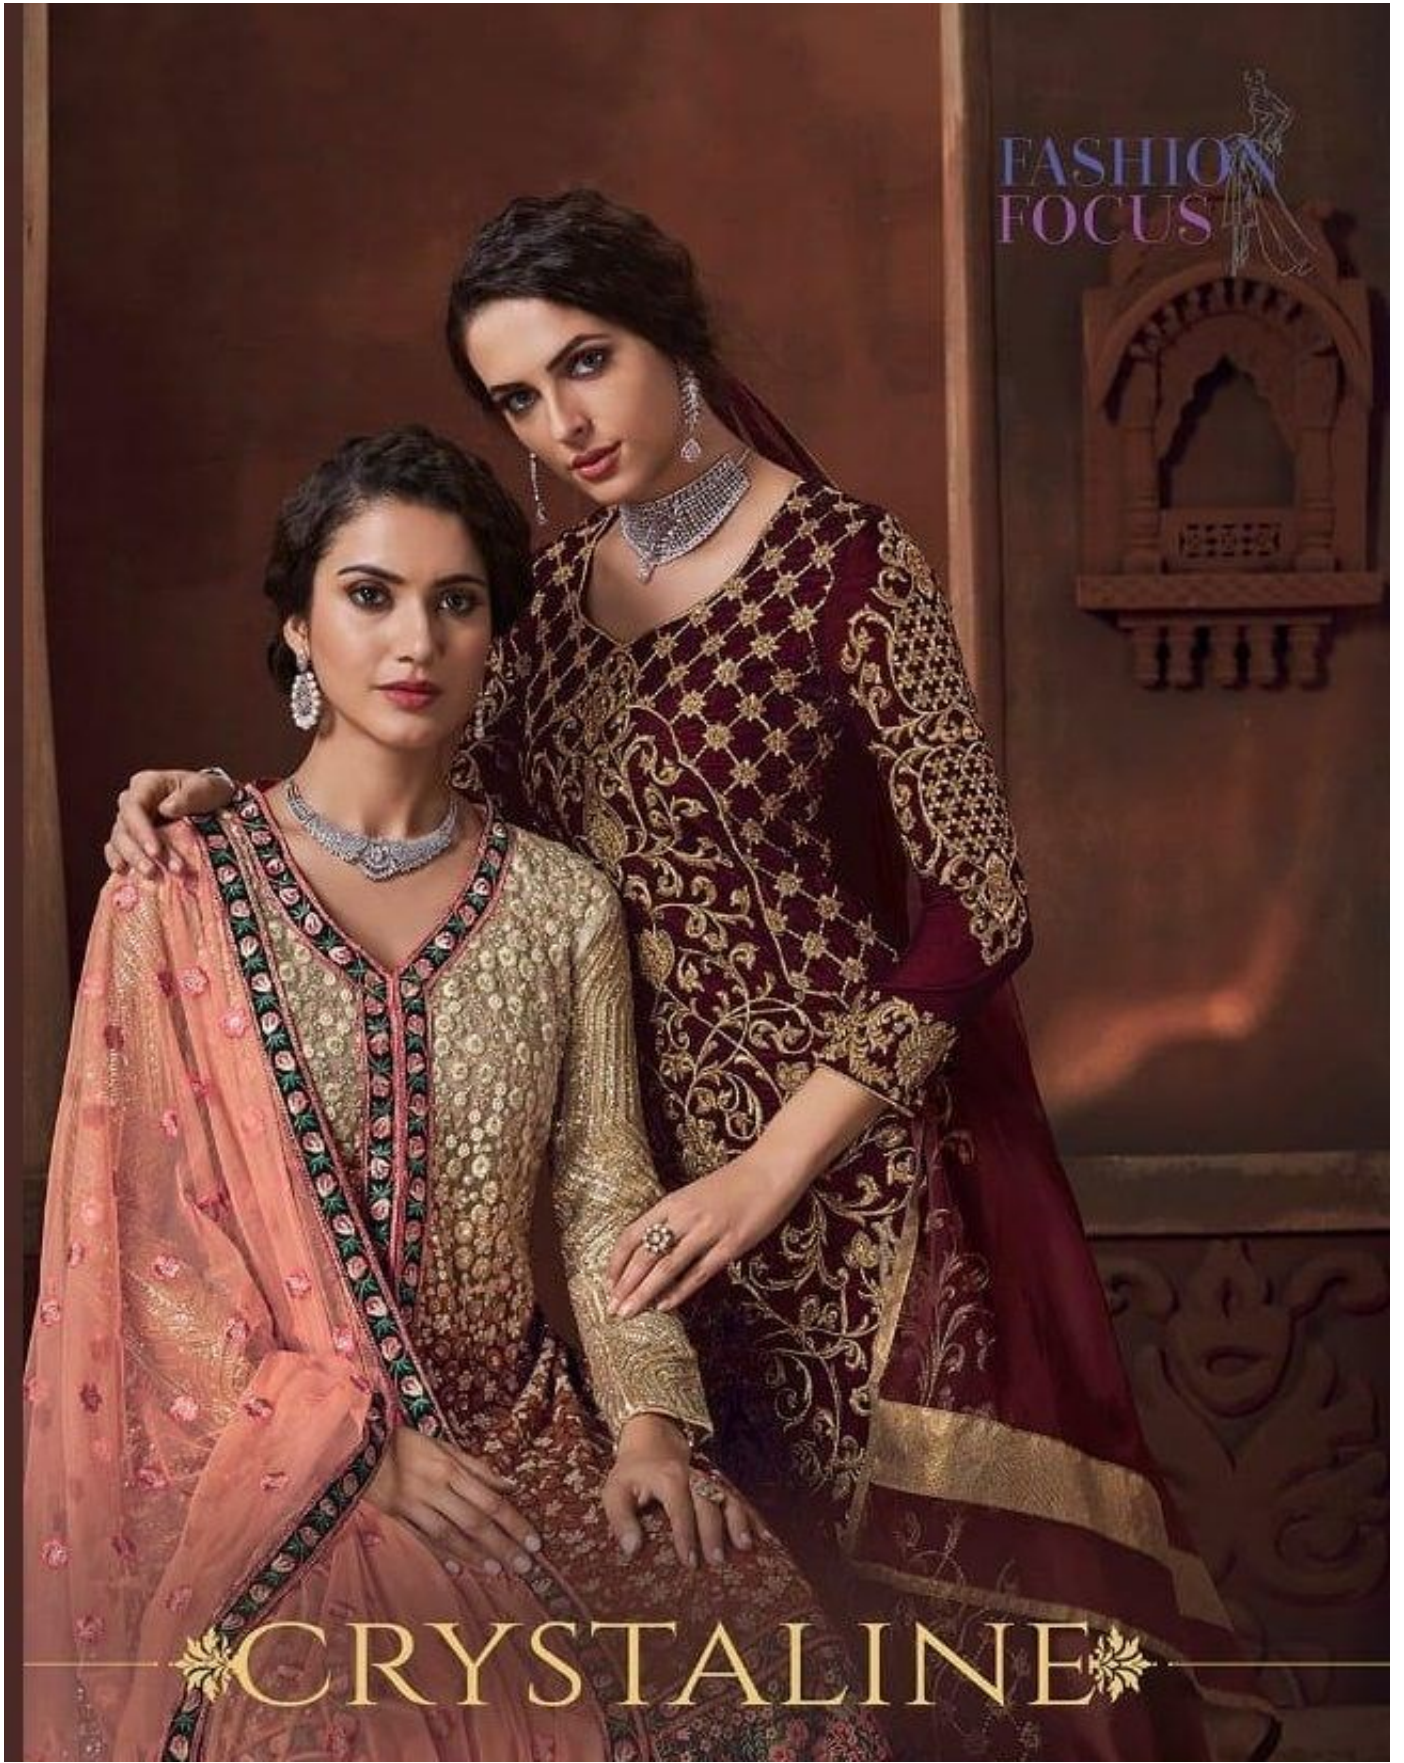

FASHION  
FOCUS

CRYSTALINE

FASHION  
FOCUS

1002

FASHION  
FOCUS

CRYSTALINE

FASHION  
FOCUS

CRYSTALINE

## **CRYSTALINE**

<b>D.NO.</b>	<b>FABRICS DETAILS</b>	<b>PRICE LIST</b>
<b>F-1001</b>	<b>LONG KOTI :- HEAVY NET INNER :- HEAVY JAPAN SATIN LENGHA :- HEAVY JAPAN SATIN INNER :- HEAVY SANTOON DUPATTA :- NAZMIN CHIFFON</b>	<b>3495</b>
<b>F-1002</b>	<b>PARTY GOWN :- FANCY FABRIC+NET INNER :- HEAVY SANTOON BOTTOM :- HEAVY SANTOON DUPATTA :- HEAVY NET</b>	<b>2995</b>
<b>F-1003</b>	<b>KOTI :- HEAVY VALVET LENGHA :- FANCY FABRIC INNER :- HEAVY SANTOON DUPATTA :- HEAVY NET</b>	<b>2495</b>
<b>F-1004</b>	<b>PARTY GOWN :- HEAVY NET INNER :- HEAVY SANTOON BOTTOM :- HEAVY SANTOON DUPATTA :- HEAVY NET</b>	<b>2895</b>
<b>F-1005</b>	<b>LONG KOTI :- HEAVY NET INNER :- HEAVY JAPAN SATIN LENGHA :- FANCY FABRIC INNER :- HEAVY SANTOON DUPATTA :- HEAVY NET</b>	<b>3595</b>
	<b>AVERAGE RATE</b>	<b>3095</b>