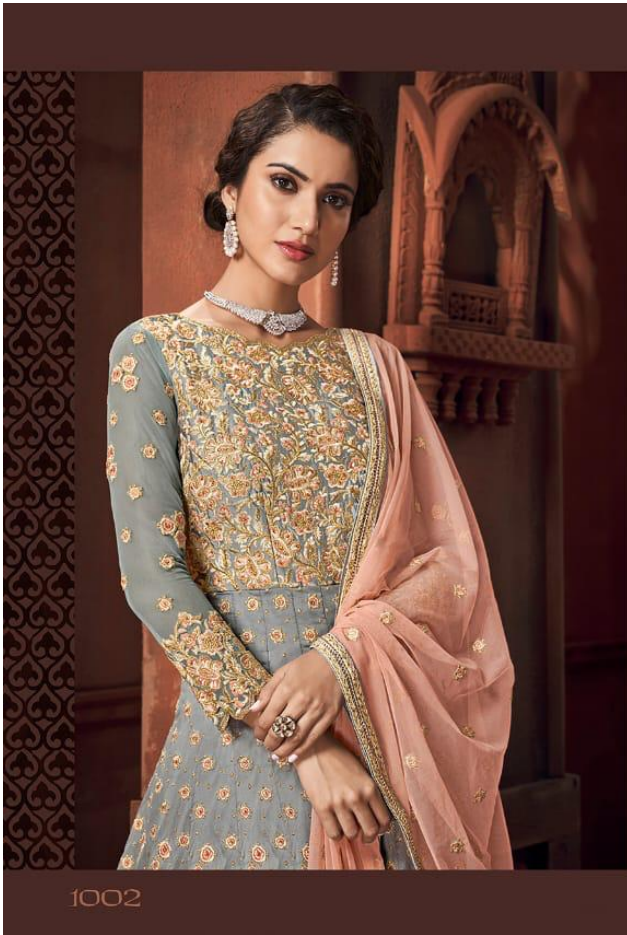

FASHION  
FOCUS

CRYSTALINE

FASHION  
FOCUS

1002

FASHION  
FOCUS

CRYSTALINE

FASHION  
FOCUS

CRYSTALINE

## **CRYSTALINE**

<b>D.NO.</b>	<b>FABRICS DETAILS</b>	<b>PRICE LIST</b>
<b>F-1001</b>	<b>LONG KOTI :- HEAVY NET INNER :- HEAVY JAPAN SATIN LENGHA :- HEAVY JAPAN SATIN INNER :- HEAVY SANTOON DUPATTA :- NAZMIN CHIFFON</b>	<b>3495</b>
<b>F-1002</b>	<b>PARTY GOWN :- FANCY FABRIC+NET INNER :- HEAVY SANTOON BOTTOM :- HEAVY SANTOON DUPATTA :- HEAVY NET</b>	<b>2995</b>
<b>F-1003</b>	<b>KOTI :- HEAVY VALVET LENGHA :- FANCY FABRIC INNER :- HEAVY SANTOON DUPATTA :- HEAVY NET</b>	<b>2495</b>
<b>F-1004</b>	<b>PARTY GOWN :- HEAVY NET INNER :- HEAVY SANTOON BOTTOM :- HEAVY SANTOON DUPATTA :- HEAVY NET</b>	<b>2895</b>
<b>F-1005</b>	<b>LONG KOTI :- HEAVY NET INNER :- HEAVY JAPAN SATIN LENGHA :- FANCY FABRIC INNER :- HEAVY SANTOON DUPATTA :- HEAVY NET</b>	<b>3595</b>
	<b>AVERAGE RATE</b>	<b>3095</b>

1001

1002

1003

FASHION  
FOCUS

1004

1005

CRYSTALINE

1005