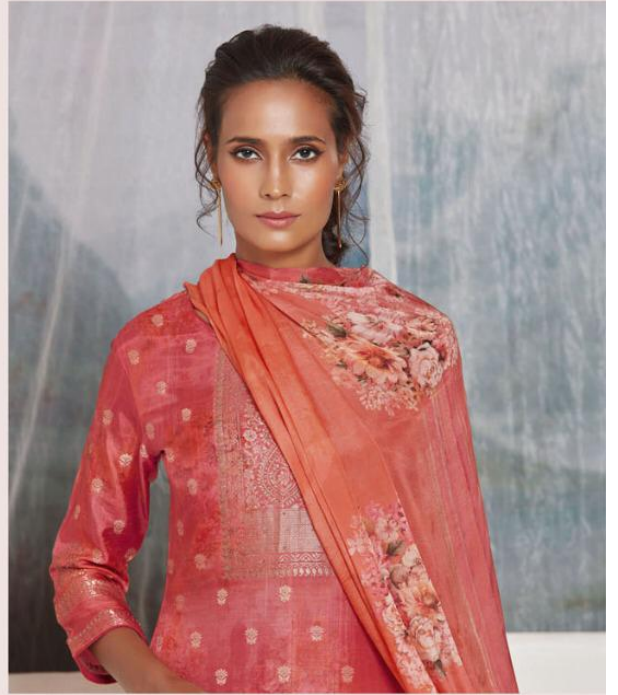

Om-tex
REFINING FEMININITY