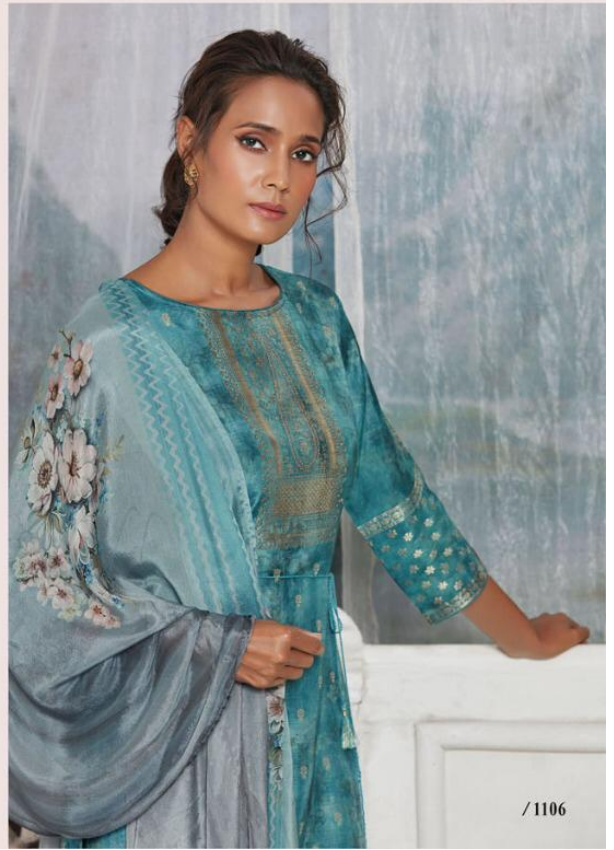

Om-tex
REFINING SIMPLICITY