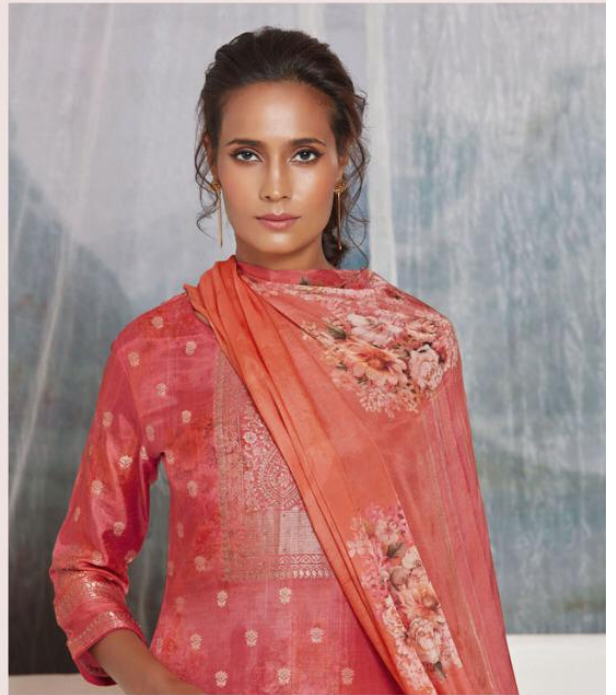

TOP: BANARASI JAQUARD DIGITAL PRINT

BOTTOM: COTTON SATIN

DUP.: CHINON CHIFFON

Om Lex
REFINING BEAUTY

/1101

OmLex
RESTORING BEAUTY TO YOU

Om-tex
REFINING FEMINITY

/1103