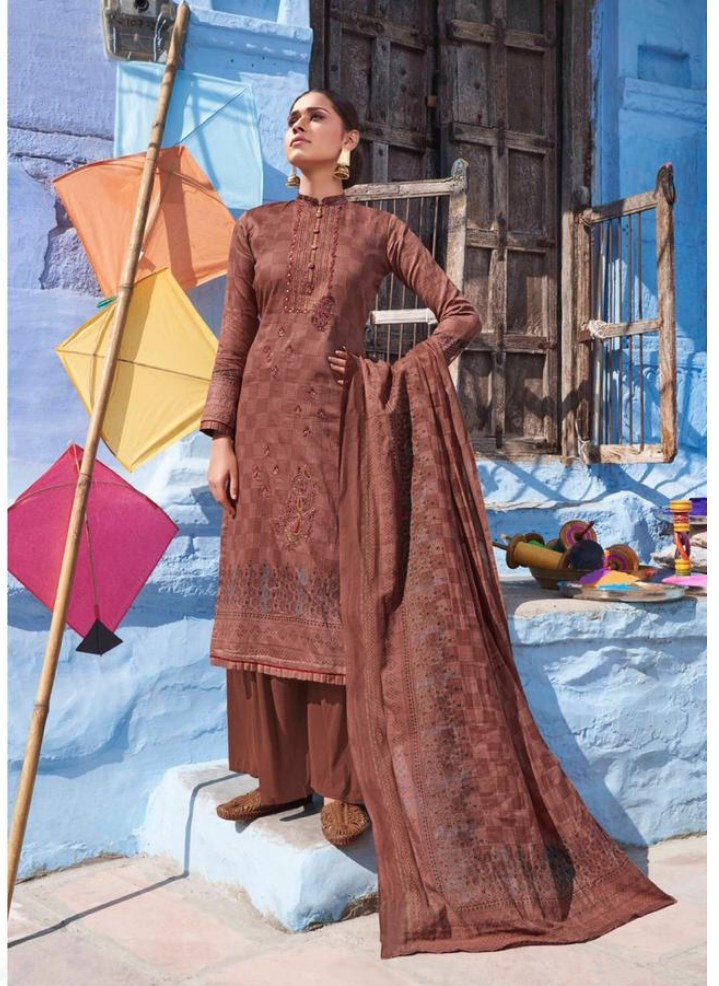

MUMTAZ ARTS®
Regency in Style

GLIMMERING MIRACLE
REIGNING MY LOVE FOR THE TIMELESS CLASSIC! #
KD-1003