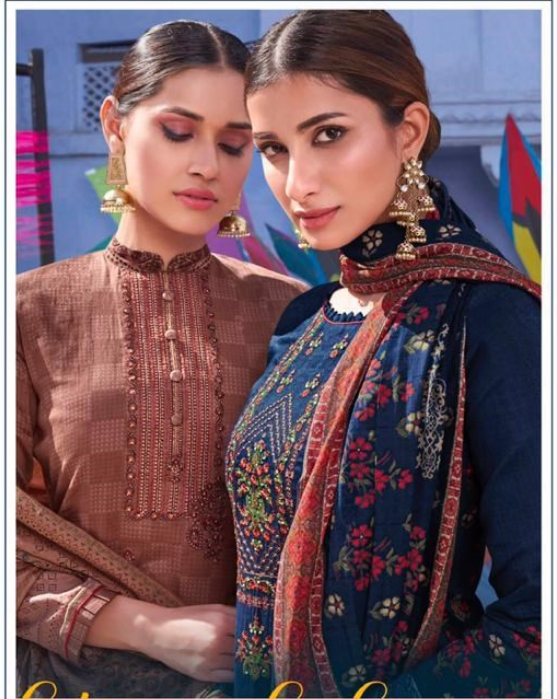

ممتاز آرٹس
MUMTAZ ARTS®
Pigeon & dove

kites and dreams

◆ DIGITAL PRINT TOP AND DUPATTA BOX PALLU WITH
DESIGNER EMBROIDERY SEQUENCE & ZARI ◆

ممتاز آرٹس
MUMTAZ ARTS®
Pigeon & dove