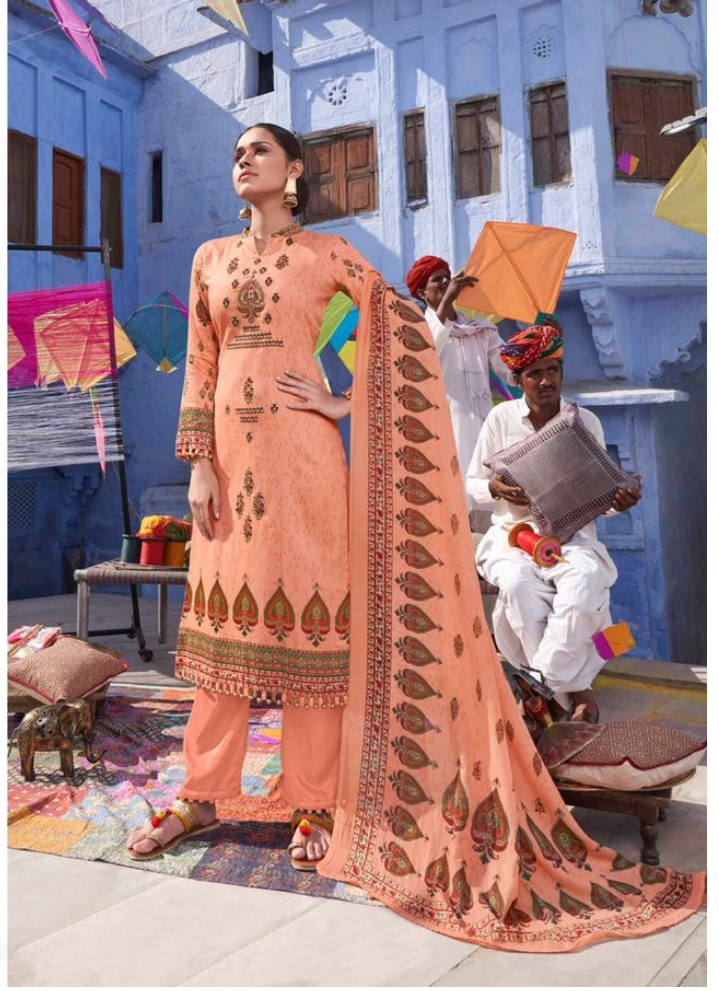

MUMTAZ ARTS
FABULOUS FASHION
"ELEGANCE NEVER GOES OUT OF STYLE"

KD-1009