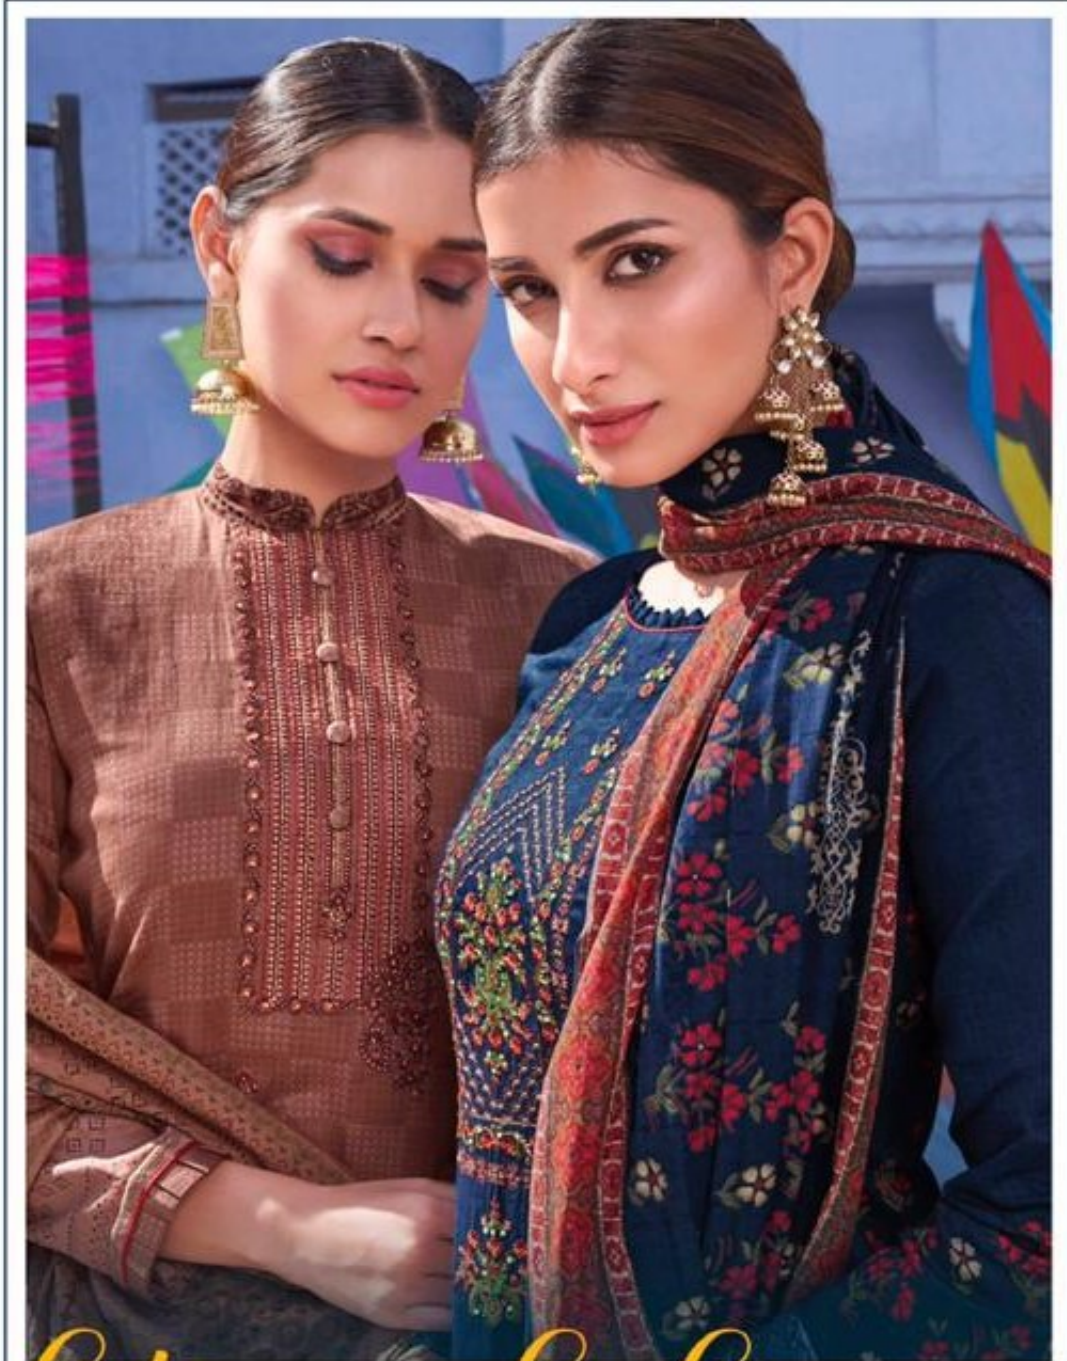

ممتاز آرٹس

MUMTAZ ARTS®

Regency de Luxe

kites and dreams

DIGITAL PRINT TOP AND DUPATTA BOX PALLU WITH
DESIGNER EMBROIDERY SEQUENCE & ZARI