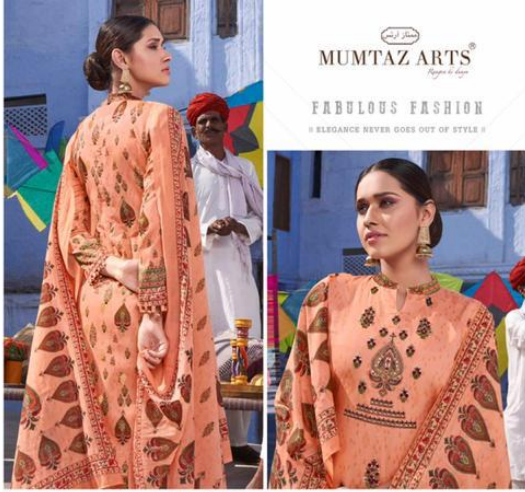

MUMTAZ ARTS
FABULOUS FASHION
"ELEGANCE NEVER GOES OUT OF STYLE"