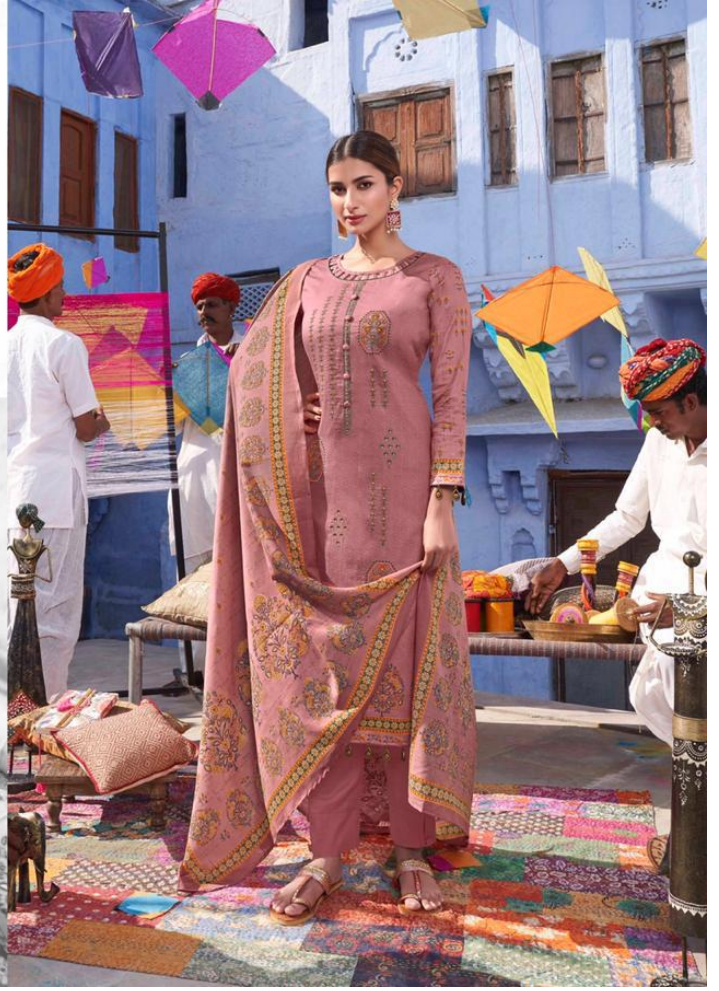

MUMTAZ ARTS®
NEW SIMPLICITY
" ADD AN ELEMENT OF DESIGN FOR GOTHS-CHIC "

KD-1001