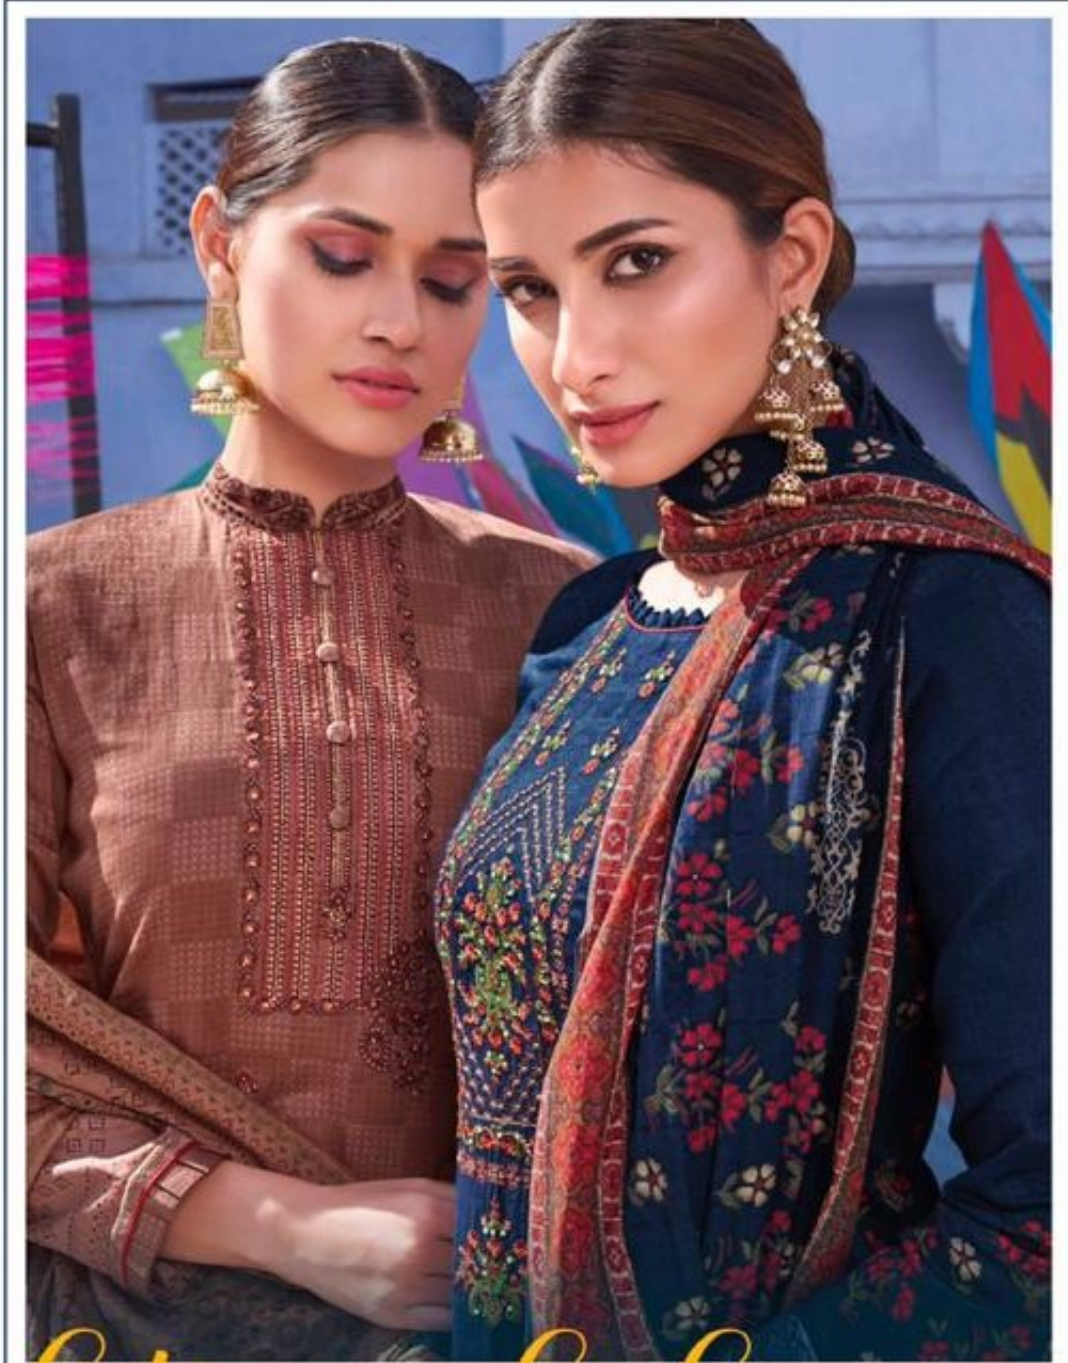

ممتاز آرٹس

MUMTAZ ARTS®

Regency de design

kites and dreams

DIGITAL PRINT TOP AND DUPATTA BOX PALLU WITH
DESIGNER EMBROIDERY SEQUENCE & ZARI