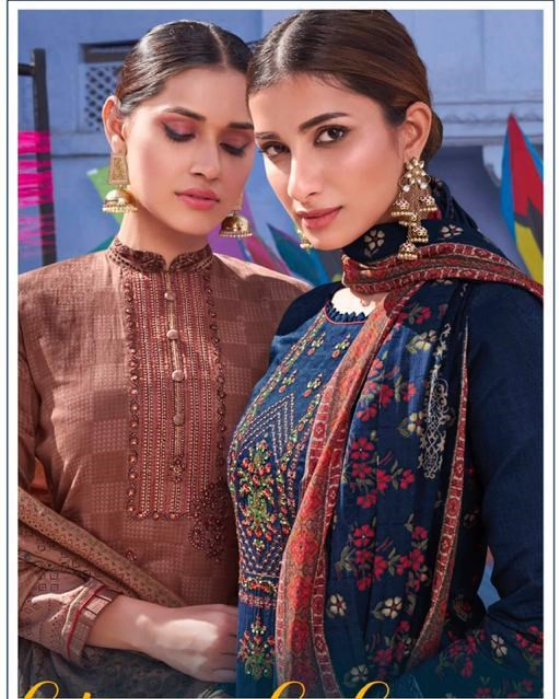

ممتاز آرٹس
MUMTAZ ARTS®
Pigeon ki degn

kites and dreams

◆ DIGITAL PRINT TOP AND DUPATTA BOX PALLU WITH
DESIGNER EMBROIDERY SEQUENCE & ZARI ◆

ممتاز آرٹس
MUMTAZ ARTS®
Pigeon ki degn