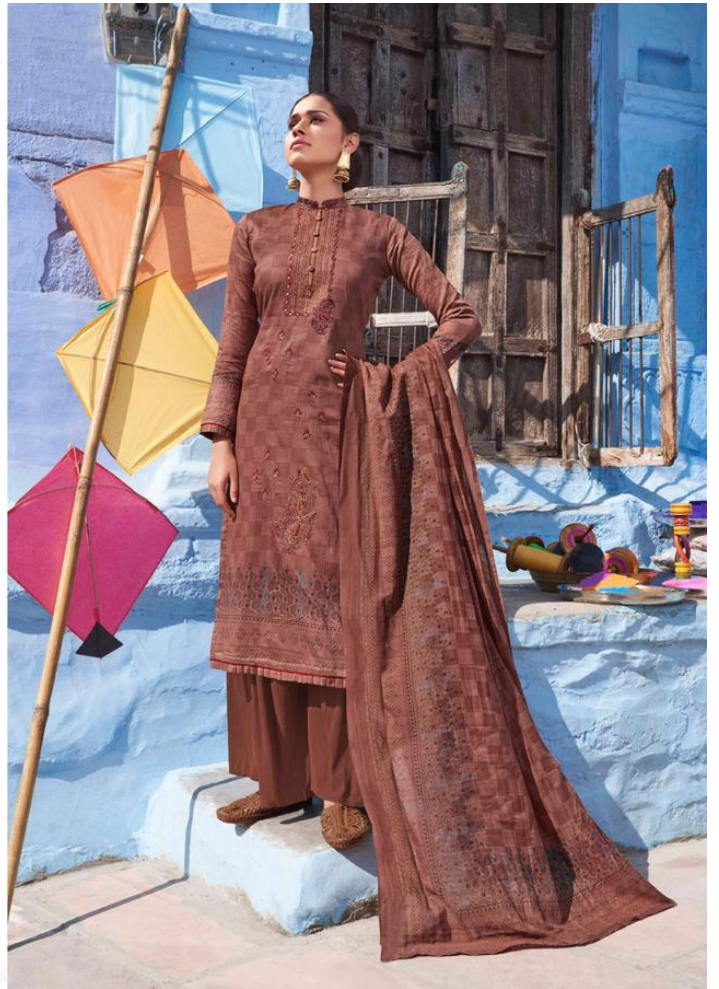

MUMTAZ ARTS®
Regency in Style

GLIMMERING MIRACLE
REIGNING MY LOVE FOR THE TIMELESS CLASSIC! #
KD-1003