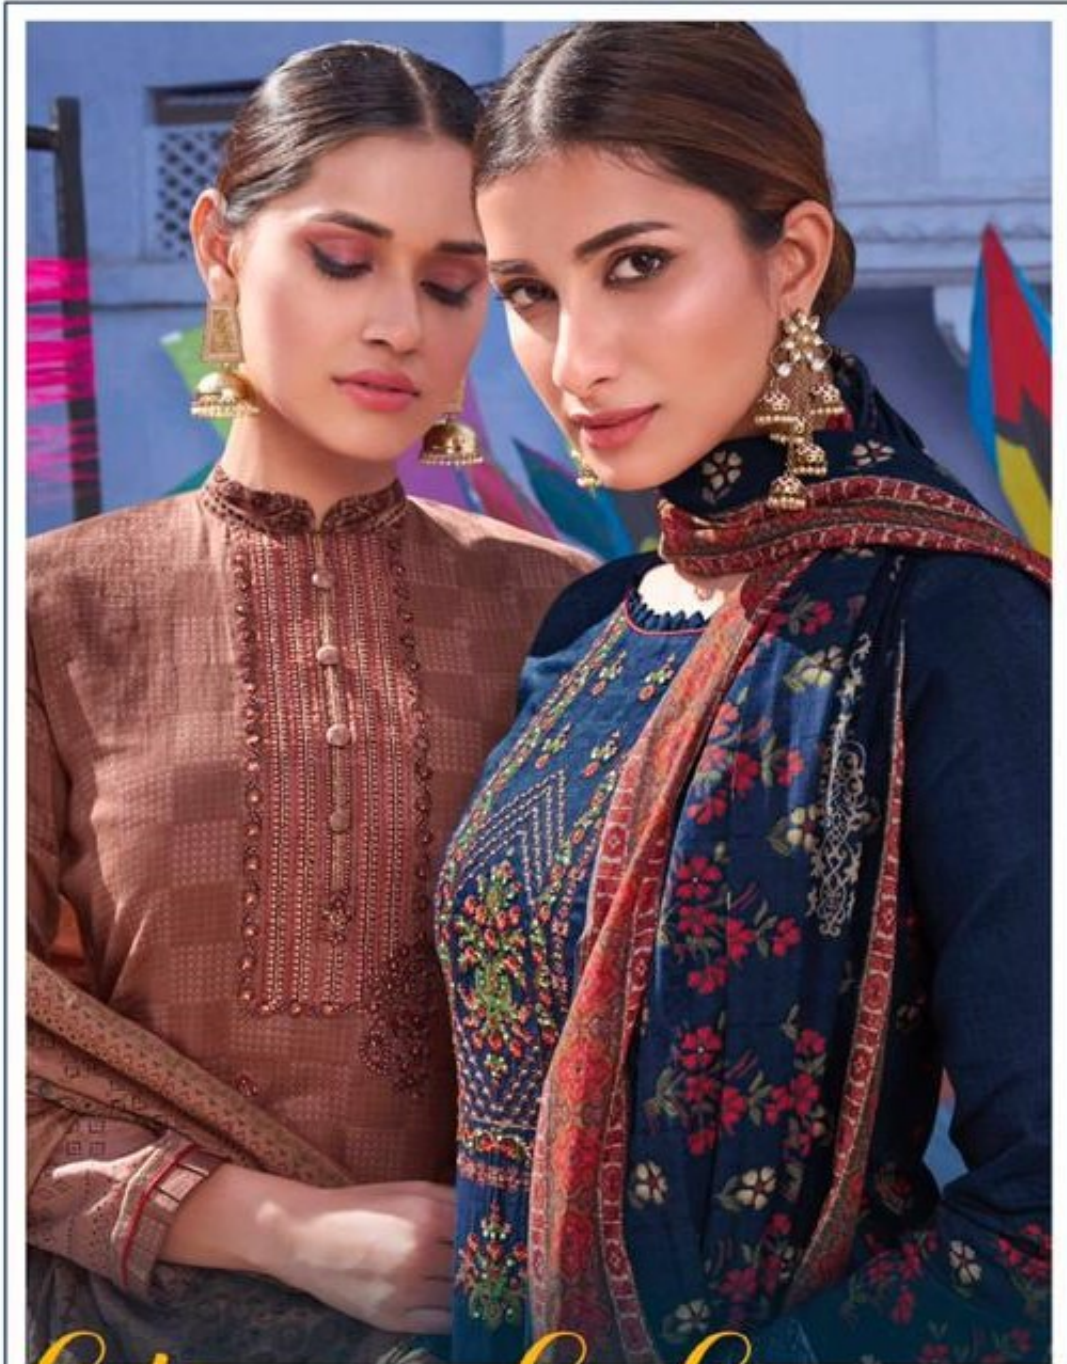

ممتاز آرٹس

MUMTAZ ARTS®

Regime de design

kites and dreams

DIGITAL PRINT TOP AND DUPATTA BOX PALLU WITH
DESIGNER EMBROIDERY SEQUENCE & ZARI