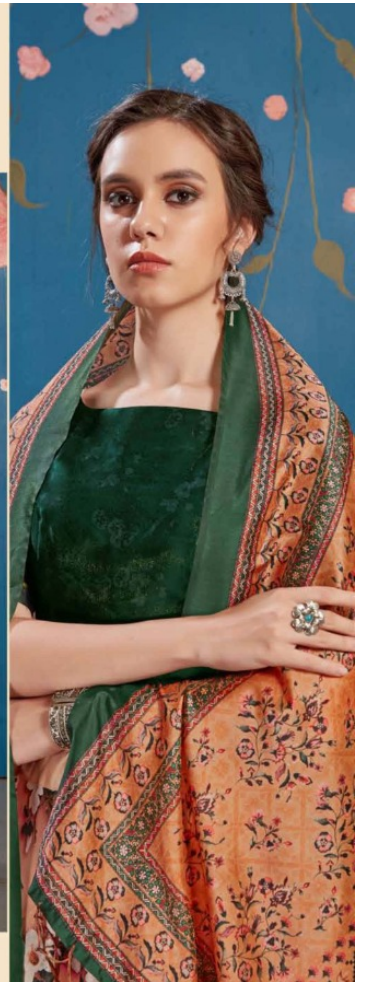

REDESIGNING ELEGANCE

Such attracting attire made with great detailing so that whosoever wears such attire brings new style and elegance with it.