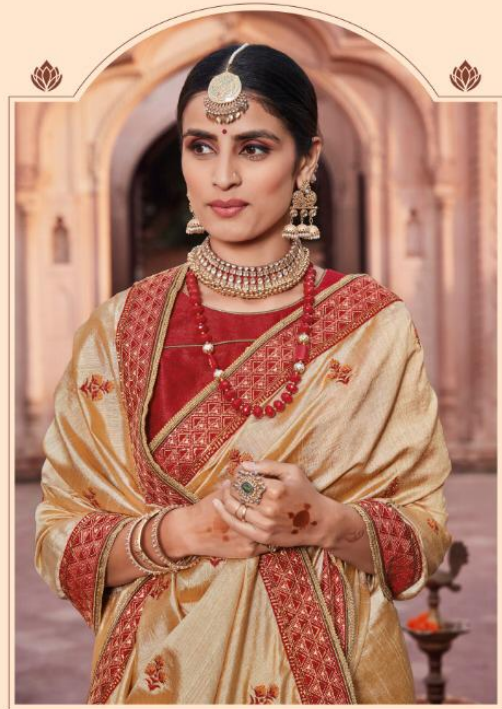

GST :- 5% EXTRA

HEART & SOUL

HEART & SOUL

Mesmerising

A palette of beauty and wide range of expressiveness celebrating the revival of the shah glam quotient

HEART & SOUL

LOOK # 1177

HEART & SOUL