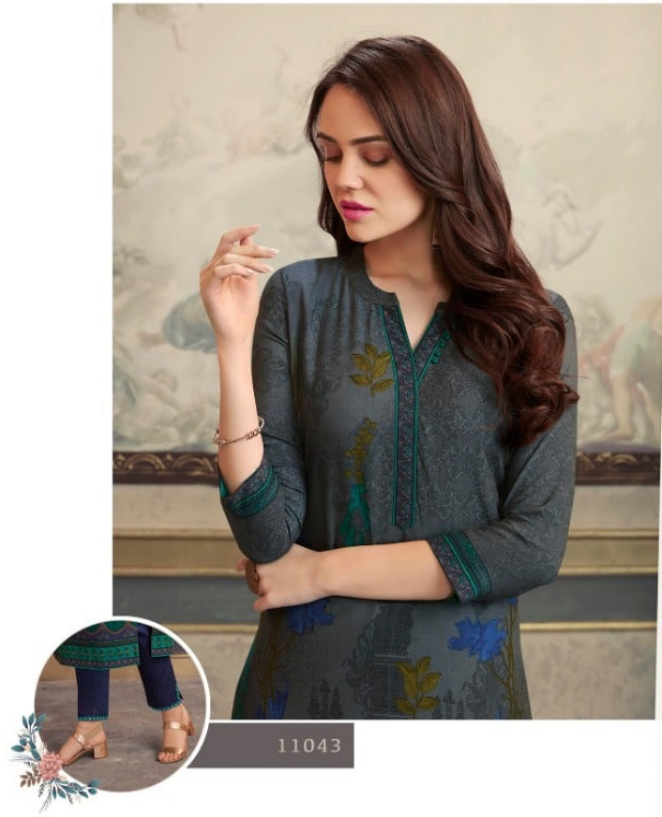

11047

Kalaroop
LOTUS

11045

11041

11042

11043

CATALOG NAME: **Lotus**

PIECES : **12**

	FABRICS DETAILS
TOP	HEAVY RAYON WITH PRINT
BOTTOM	JAM SILK WITH EMBROIDERY WORK PANT
Size	M, L, XL, XXL