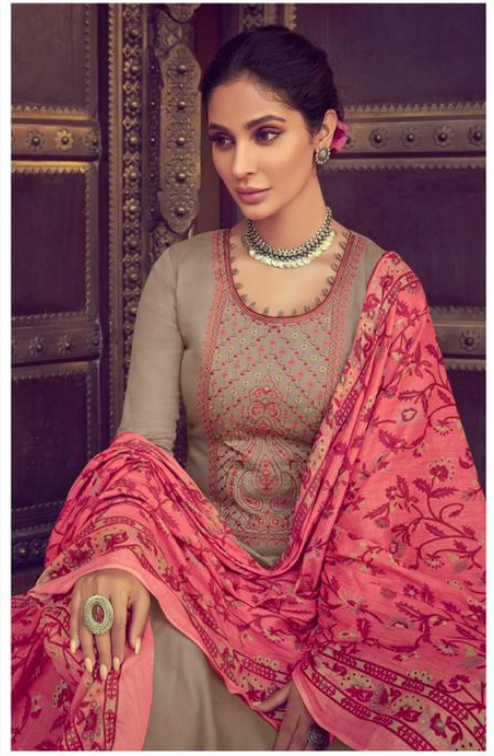

ممتاز آرٹس
MUMTAZ ARTS®
Designs by Anam