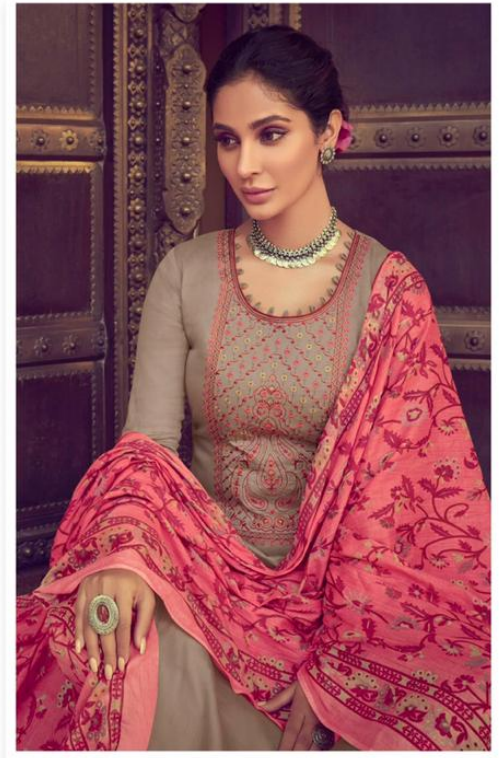

ممتاز آرٹس
MUMTAZ ARTS®
Designs by Anam