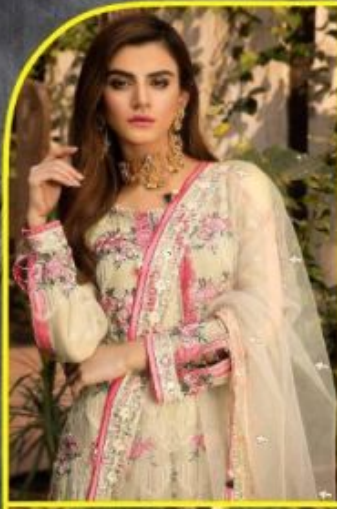

**TOP:** Net With Heavy Embroidery  
**INNER:** Heavy Santoon  
**BOTTOM:** Printed Santoon  
**DUPATTA:** Net with Embroidery

*Gulaal*

**kf**™  
Kainat Fab

**TOP:** Net With Heavy  
Embroidery  
**INNER:** Heavy Santoon  
**BOTTOM:** Printed Santoon  
**DUPATTA:** Net with  
Embroidery

*Gulaal*

**kf**™  
Kainat Fab

**TOP:** Net With Heavy  
Embroidery  
**INNER:** Heavy Santoon  
**BOTTOM:** Printed Santoon  
**DUPATTA:** Net with  
Embroidery

*Gulaal*

*Gulaal*

*Luxury Embroidered  
Collection*