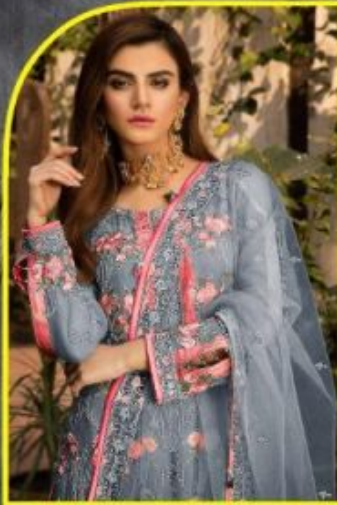

NET WITH EMBROIDERY

Rate : 1225 + Gst

**kf**™  
Kainat Fab

**TOP:** Net With Heavy  
Embroidery  
**INNER:** Heavy Santoon  
**BOTTOM:** Printed Santoon  
**DUPATTA:** Net with  
Embroidery

*Gulaal*

**kf**™  
Kainat Fab