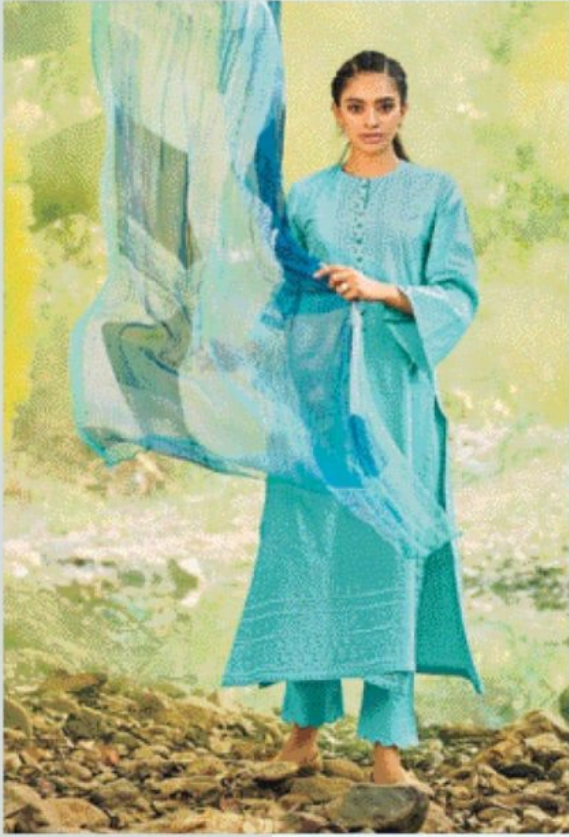

Itrana®

ITRANA SUIT / DESIGN NUMBER / 756