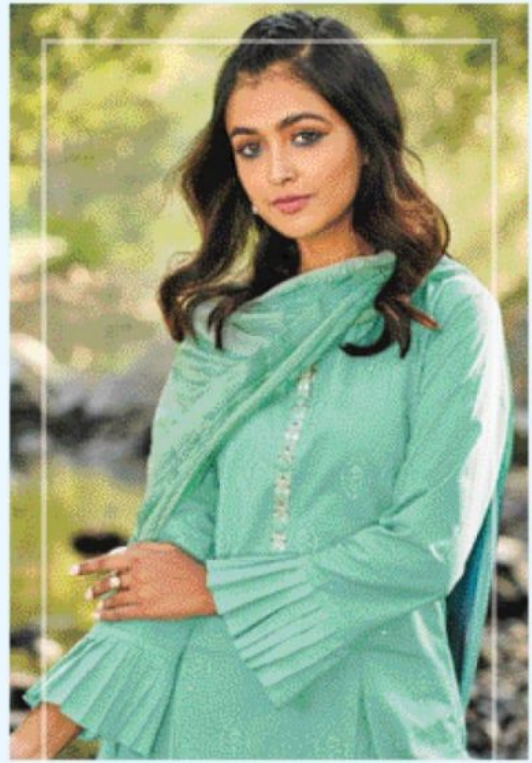

Itrana®

ITRANA SUIT / DESIGN NUMBER / 718