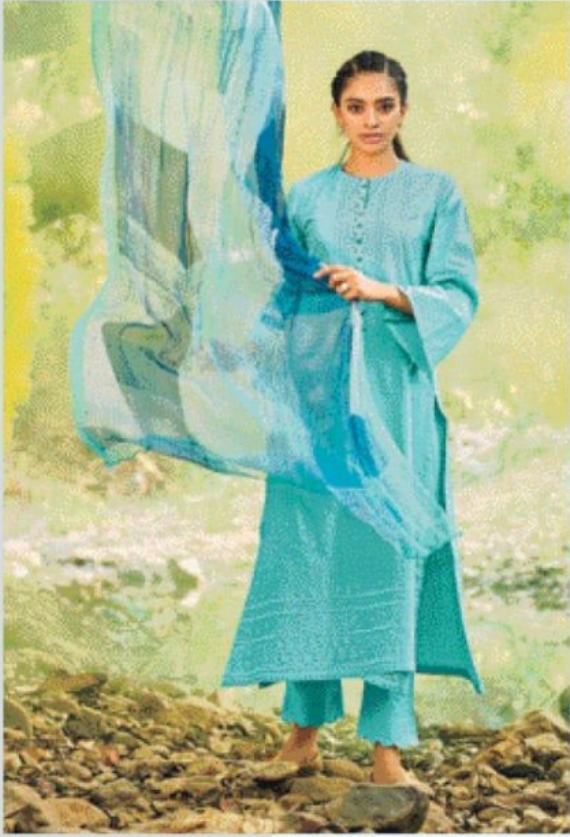

Itrana®

ITRANA SUIT / DESIGN NUMBER / 756