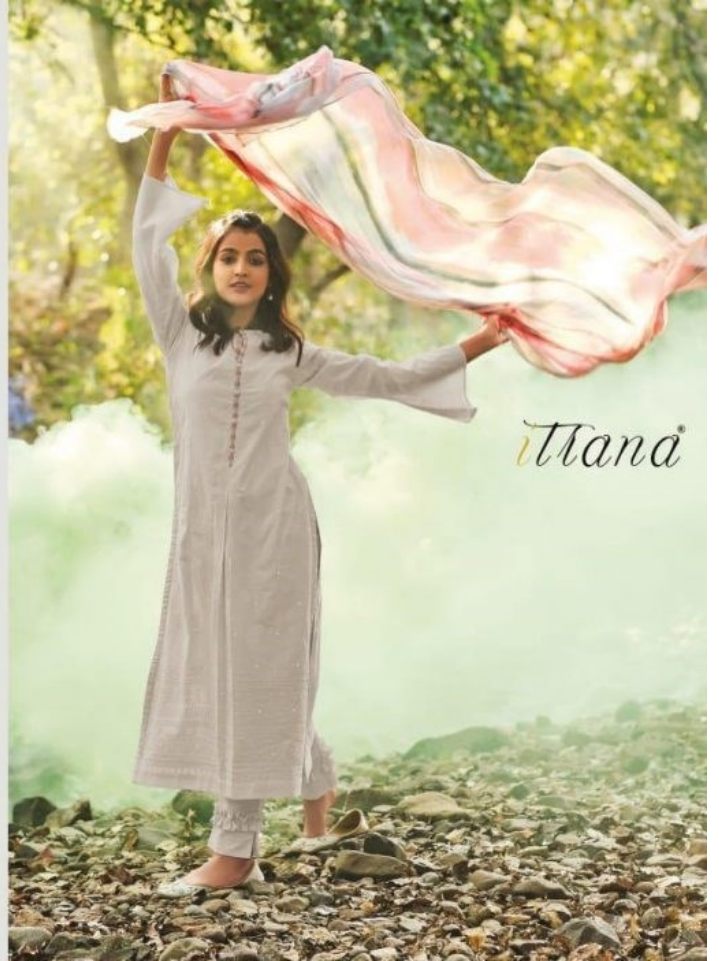

ABSTRACT

Expression

RATE LIST

H S N CODE - 5208

DESIGN NO

712 - 718
785 - 745
735 - 742
724 - 720
729 - 708
756 - 772

DESCRIPTION

TOP - CAMBRIC FRONT EMBROIDERY WITH MIRROR WORK & CAMBRIC
BACK SLEEVE & CAMBRIC DIGITAL PRINTED NECK PATTI
BOTTOM - CAMBRIC
DUPATTA - CHIFFON DIGITAL PRINTED

{ RATE }
{ RS. 1395/- }

TOTAL SUITS = 12 TOTAL AMOUNT - 16740/- AVG. RATE - 1395/-

ittana