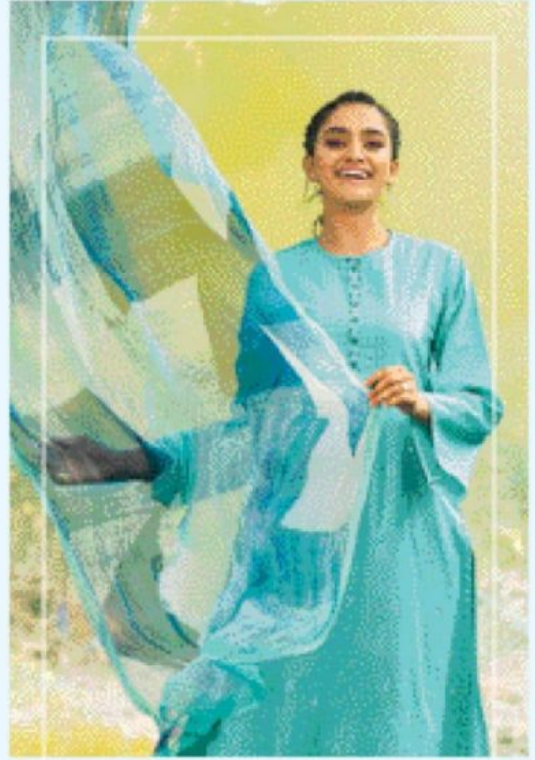

Itrana®

ITRANA SUIT / DESIGN NUMBER / 756