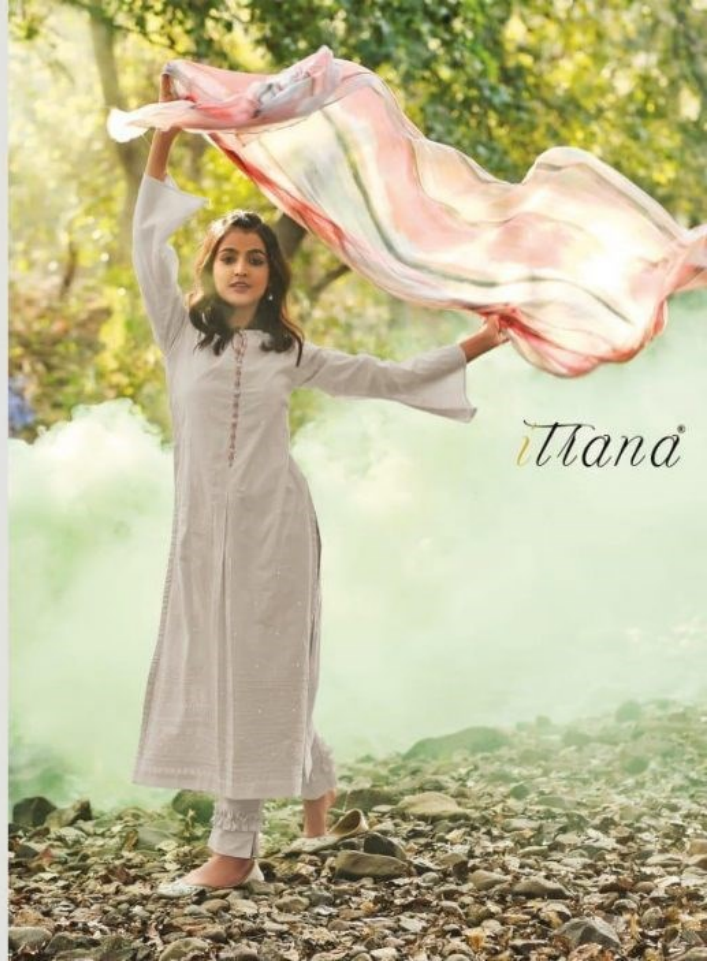

ABSTRACT

Expression

RATE LIST

H S N CODE - 5208

DESIGN NO

712 - 718
785 - 745
735 - 742
724 - 720
729 - 708
756 - 772

DESCRIPTION

TOP - CAMBRIC FRONT EMBROIDERY WITH MIRROR WORK & CAMBRIC
BACK SLEEVE & CAMBRIC DIGITAL PRINTED NECK PATTI
BOTTOM - CAMBRIC
DUPATTA - CHIFFON DIGITAL PRINTED

{ **RATE**
RS. 1395/- }

TOTAL SUITS = 12 TOTAL AMOUNT - 16740/- AVG. RATE - 1395/-

ittana