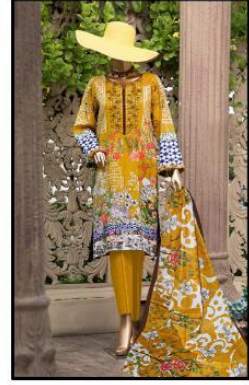

Gull Ahmed ORIGINAL LAWN NX
LAWN COLLECTION

Gull Ahmed ORIGINAL LAWN NX
LAWN COLLECTION

Style No.05

Gull Ahmed ORIGINAL LAWN **NX**
LAWN COLLECTION

Style No.04

Gull Ahmed ORIGINAL LAWN **NX**
LAWN COLLECTION

Style No.01

Gull Ahmed ORIGINAL LAWN **NX**
LAWN COLLECTION

Style No.02

Gull Ahmed ORIGINAL LAWN NX
LAWN COLLECTION

Style No.01

Hellow to everyone

present new looking and stylish printed designs

Gull Ahmed ORIGINAL LAWN **NX**
LAWN COLLECTION

Style.No.-	TOP	BOTTOM	DUPATTA	RATE
01	Pure lawn Print	Pure Lawn Dyed	Pure Cotton Mal mal	399 + GST
02	Pure lawn Print	Pure Lawn Dyed	Pure Cotton Mal mal	399 + GST
03	Pure lawn Print	Pure Lawn Dyed	Pure Cotton Mal mal	399 + GST
04	Pure lawn Print	Pure Lawn Dyed	Pure Cotton Mal mal	399 + GST
05	Pure lawn Print	Pure Lawn Dyed	Pure Cotton Mal mal	399 + GST

Style No.01

Stlye No.02

Style No.03

Style No.04

Gull Ahmed ORIGINAL LAWN **NX**
LAWN COLLECTION

SUMMER
COLLECTION '2020
IN STORES
NOW

Style No.05

Gull Ahmed ORIGINAL LAWN **NX**
LAWN COLLECTION