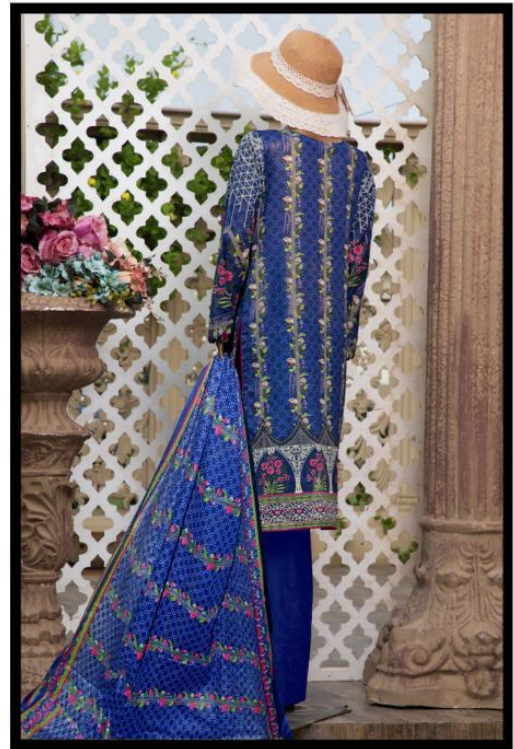

Gull Ahmed ORIGINAL LAWN NX
LAWN COLLECTION

Gull Ahmed ORIGINAL LAWN NX
LAWN COLLECTION

Style No.05

Gull Ahmed ORIGINAL LAWN **NX**
LAWN COLLECTION

Style No.04

Gull Ahmed ORIGINAL LAWN **NX**
LAWN COLLECTION

Style No.01

Gull Ahmed ORIGINAL LAWN **NX**
LAWN COLLECTION

Style No.02

Gull Ahmed ORIGINAL LAWN NX
LAWN COLLECTION

Style No.01

Hellow to everyone

present new looking and stylish printed designs

Gull Ahmed ORIGINAL LAWN **NX**
LAWN COLLECTION

Style No.01

Stlye No.02

Style No.03

Style No.04

Gull Ahmed ORIGINAL LAWN **NX**
LAWN COLLECTION

SUMMER
COLLECTION '2020
IN STORES
NOW

Style No.05

Gull Ahmed ORIGINAL LAWN **NX**
LAWN COLLECTION