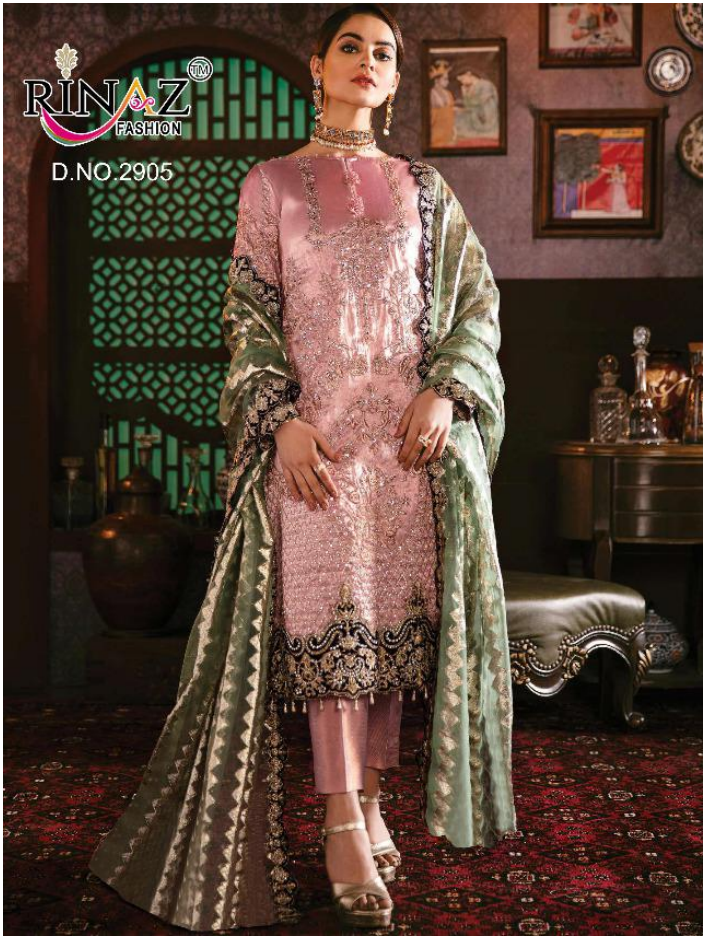

RINAZ FASHION

D.NO.2905