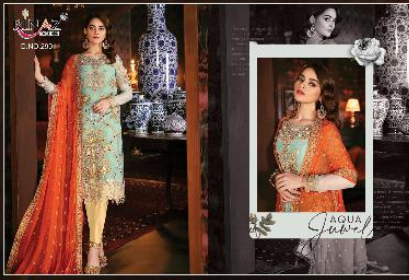

RINAZ<sup>TM</sup>  
FASHION

Jazmín VOL-10

RINAZ  
FASHION

D.NO.2901

The serenity of soft  
aqua blush is revitalized  
with gold flecked  
throwwork augmented  
by the use of  
combined  
scintillating  
Aqua Jewel  
the view  
on ssol

RINAZ  
FASHION

D.NO.2902

SPRING  
Fusion

RINAZ<sup>TM</sup>  
FASHION

Jazmín VOL-10

D.NO.2901

D.NO.2904

D.NO.2902

D.NO.2905

D.NO.2903

RINAZ<sup>®</sup>  
FASHION

Jazmin VOL-10

RINAZ<sup>TM</sup>  
FASHION

Jazmín VOL-10

**Jazmin** VOL-10

D.No.	TOP	BOTTOM + INNER	DUPATTA
2901	FOX JORGET WITH HEAVY EMBROIDERY	HEAVY SHANTUN	NAZNIN WITH HEAVY EMBROIDERY
2902	FOX JORGET WITH HEAVY EMBROIDERY	HEAVY SHANTUN	NAZNIN WITH HEAVY EMBROIDERY
2903	FOX JORGET WITH HEAVY EMBROIDERY	HEAVY SHANTUN	NAZNIN WITH HEAVY EMBROIDERY
2904	FOX JORGET WITH HEAVY EMBROIDERY	HEAVY SHANTUN	NAZNIN WITH HEAVY EMBROIDERY
2905	FOX JORGET WITH HEAVY EMBROIDERY	HEAVY SHANTUN	NAZNIN WITH HEAVY EMBROIDERY