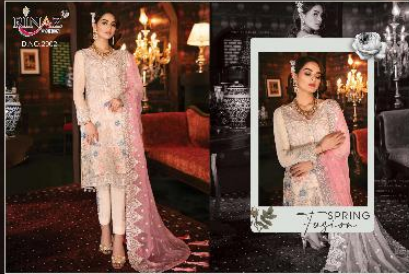

RINAZ<sup>TM</sup>  
FASHION

Jazmín VOL-10

RINAZ  
FASHION

D.NO.2901

The serenity of soft  
aqua blush is revitalized  
with gold flecked  
throwwork augmented  
by the use of  
combined  
scintillating  
Aqua Jewel  
the view  
on ssol

RINAZ  
FASHION

D.NO.2902

SPRING  
Fusion

RINAZ<sup>TM</sup>  
FASHION

Jazmín VOL-10

D.NO.2901

D.NO.2904

D.NO.2902

D.NO.2905

D.NO.2903

RINAZ<sup>®</sup>  
FASHION

Jazmin VOL-10

RINAZ<sup>TM</sup>  
FASHION

Jazmín VOL-10

**Jazmin** VOL-10

D.No.	TOP	BOTTOM + INNER	DUPATTA
2901	FOX JORGET WITH HEAVY EMBROIDERY	HEAVY SHANTUN	NAZNIN WITH HEAVY EMBROIDERY
2902	FOX JORGET WITH HEAVY EMBROIDERY	HEAVY SHANTUN	NAZNIN WITH HEAVY EMBROIDERY
2903	FOX JORGET WITH HEAVY EMBROIDERY	HEAVY SHANTUN	NAZNIN WITH HEAVY EMBROIDERY
2904	FOX JORGET WITH HEAVY EMBROIDERY	HEAVY SHANTUN	NAZNIN WITH HEAVY EMBROIDERY
2905	FOX JORGET WITH HEAVY EMBROIDERY	HEAVY SHANTUN	NAZNIN WITH HEAVY EMBROIDERY