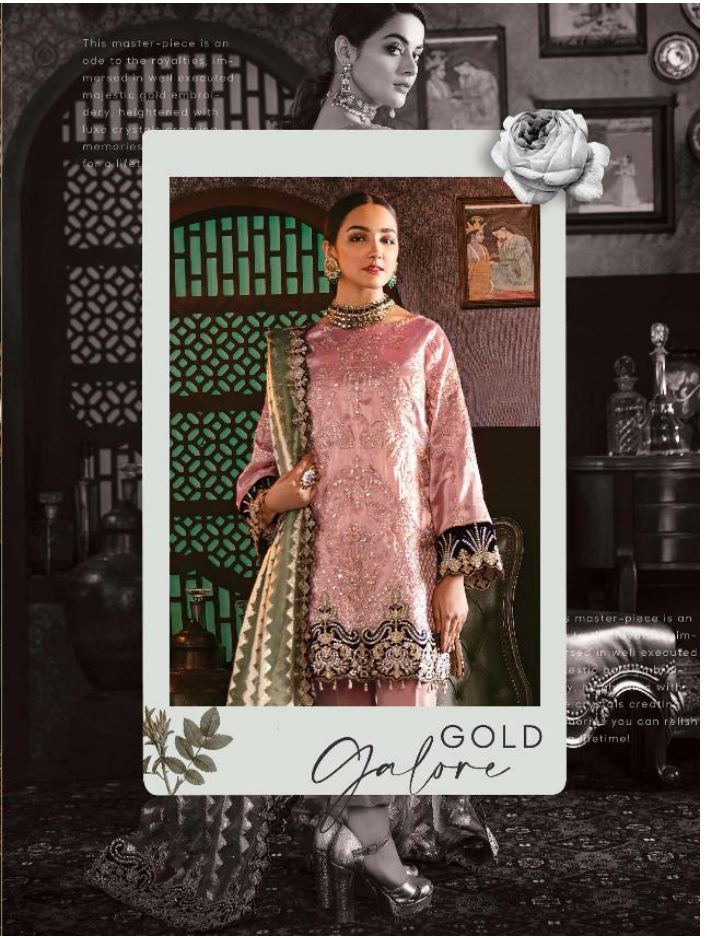

RINAZ<sup>TM</sup>  
FASHION

Jazmín VOL-10

RINAZ  
FASHION

D.NO.2901

The serenity of soft  
aqua blush is revitalized  
with gold flecked  
throwwork augmented  
by the use of  
combined  
scintillating  
Aqua Jewel  
the view  
on ssol

D.NO.2905

This master-piece is an ode to the royals, its marbled well-promoted majestic gold embroidery, highlighted with luxe crystals, is a memory for a lifetime.

This master-piece is an impressive well-executed classic garment with intricate detailing, a work of art you can cherish for a lifetime.