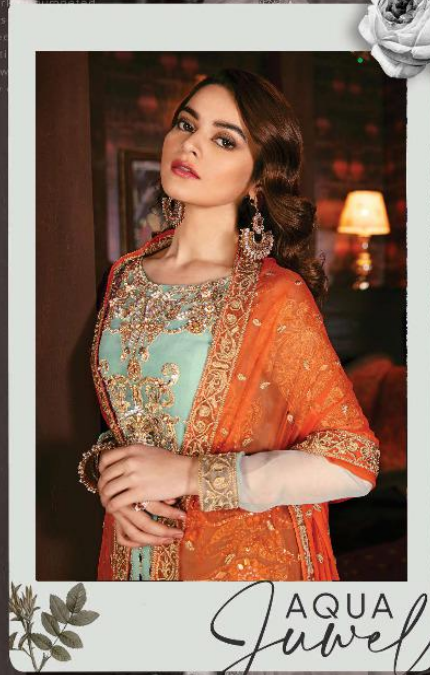

RINAZ<sup>TM</sup>  
FASHION

Jazmín VOL-10

RINAZ  
FASHION

D.NO.2901

The serenity of soft  
aqua blush is revitalized  
with gold flecked  
throwwork augmented  
by the use of  
combined  
scintillating  
Aqua Jewel  
the view  
on ssol

D.NO.2905

This master-piece is an ode to the royals, its marbled well-promoted majestic gold embroidery, highlighted with luxe crystals, is a memory for a lifetime.

This master-piece is an impressive well-executed classic garment with intricate detailing, a work of art you can cherish for a lifetime.