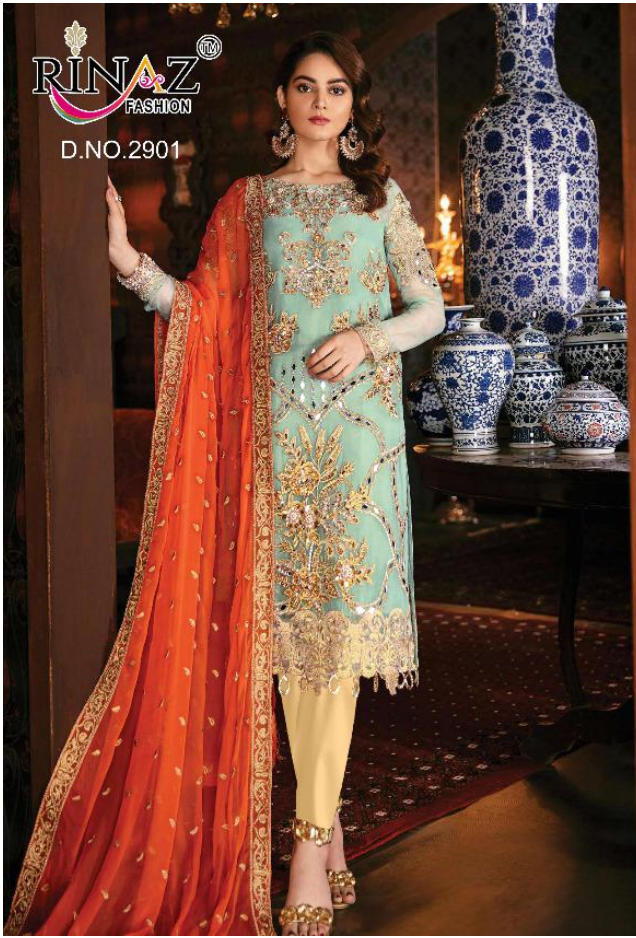

RINAZ<sup>TM</sup>  
FASHION

Jazmín VOL-10

RINAZ  
FASHION

D.NO.2901

The serenity of soft  
aqua blush is revitalized  
with gold flecked  
throwwork augmented  
by the use of  
combined  
scintillating  
Aqua Jewel  
the view  
on ssol

D.NO.2905

This master-piece is an ode to the royals, its marbled well-promoted majestic gold embroidery, highlighted with luxe crystals, is a memory for a lifetime.

This master-piece is an impressive well-executed classic garment with intricate detailing, a work of art you can cherish for a lifetime.