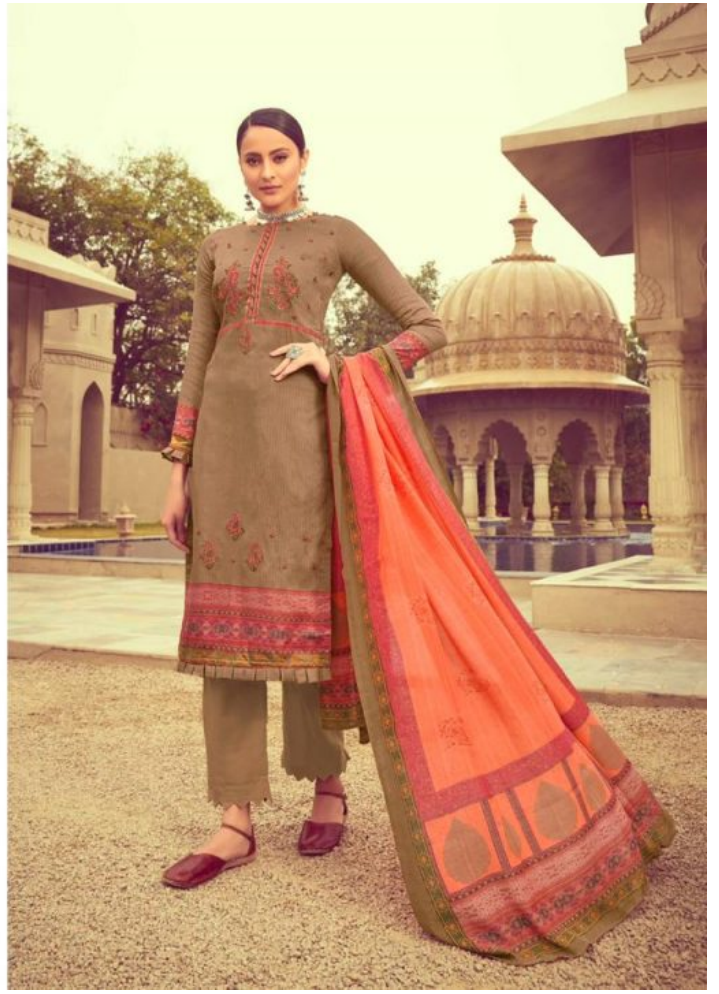

MUMTAZ ARTS
Regency & Design

NAITRA | 4007