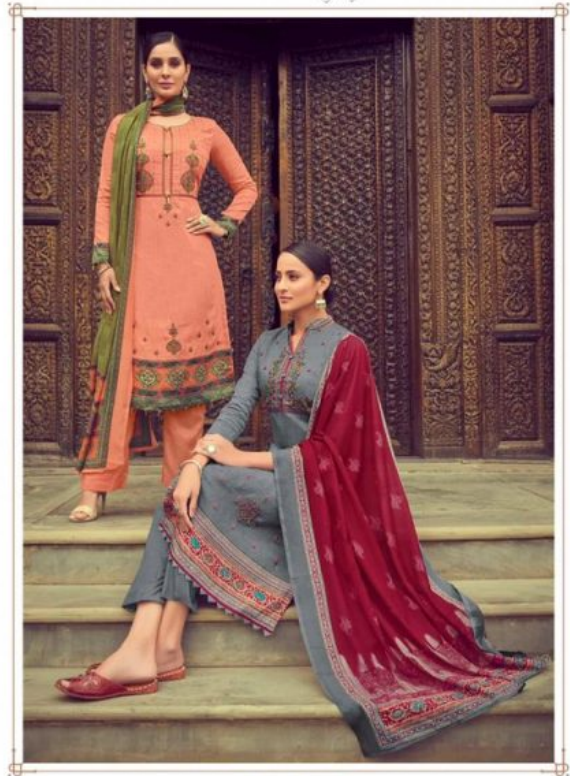

MUMTAZ ARTS®
Purveyors of Elegance