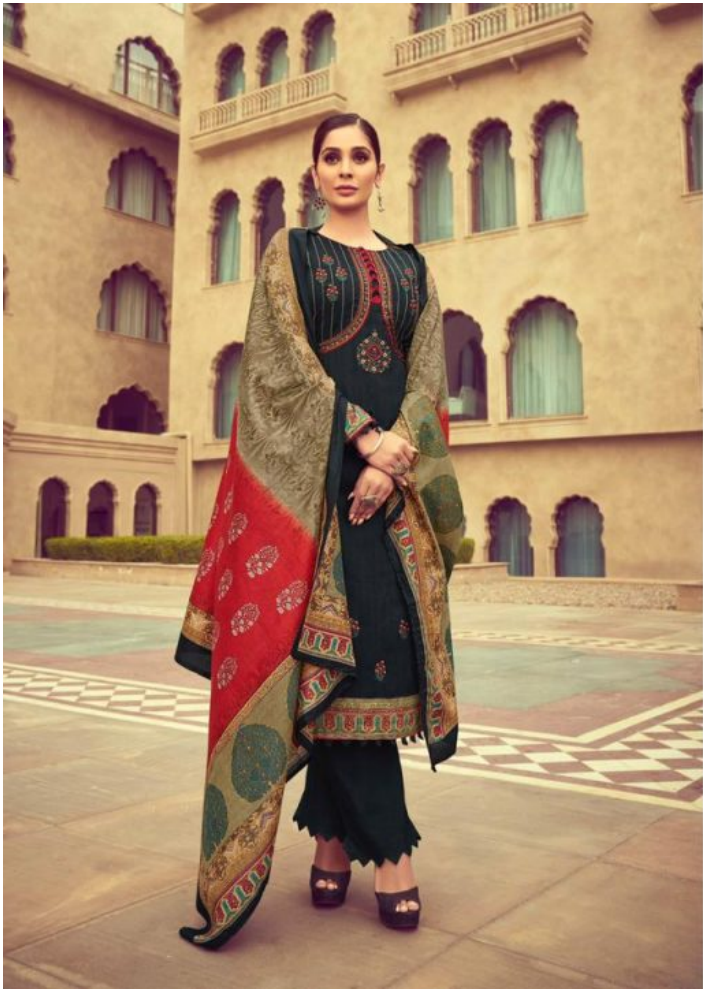

MUMTAZ ARTS®
Rangra hi Rangra

NAITRA || नेत्र

100 % PURE ORIGINAL JAM SATIN WITH HEAVY DESIGNER EMBROIDERY

MUMTAZ ARTS®
Empire of style

NAITRA|4001

MUMTAZ ARTS®
Elegance in every

NAITRA | 4002

PRESENTING TO YOU OUR NEW CATALOGUE