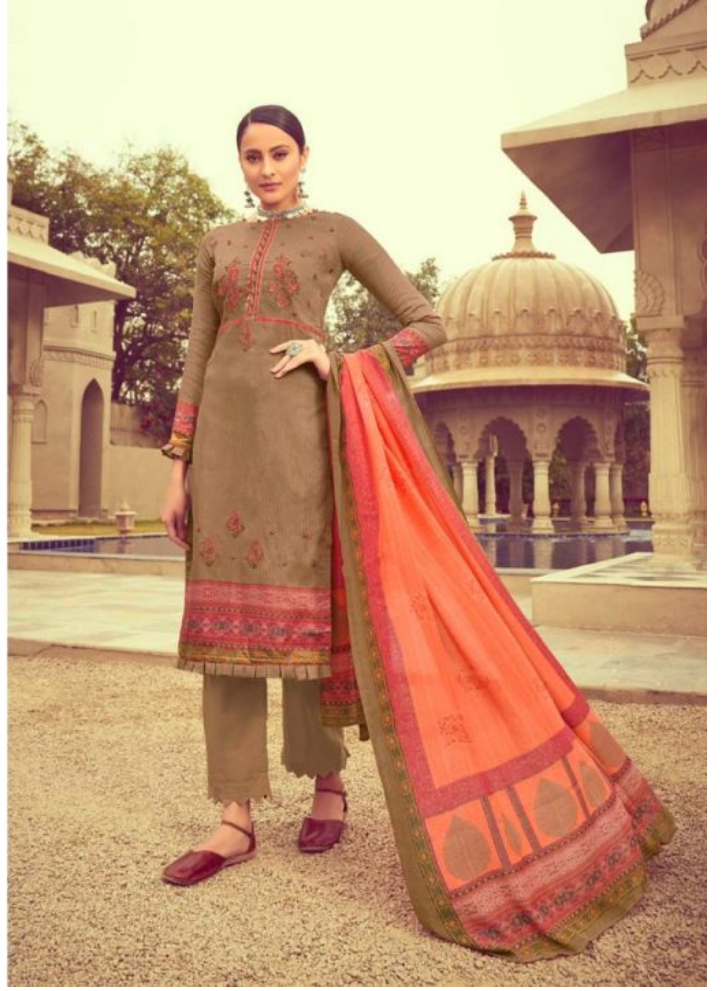

ممتاز آرٹس

MUMTAZ ARTS®
Rangra hi Rangra

NAITRA || नेत्र

100 % PURE ORIGINAL JAM SATIN WITH HEAVY DESIGNER EMBROIDERY

MUMTAZ ARTS®
Purveyors of Fashion

NAITRA | 4010

MUMTAZ ARTS
Regency & Design

NAITRA | 4007