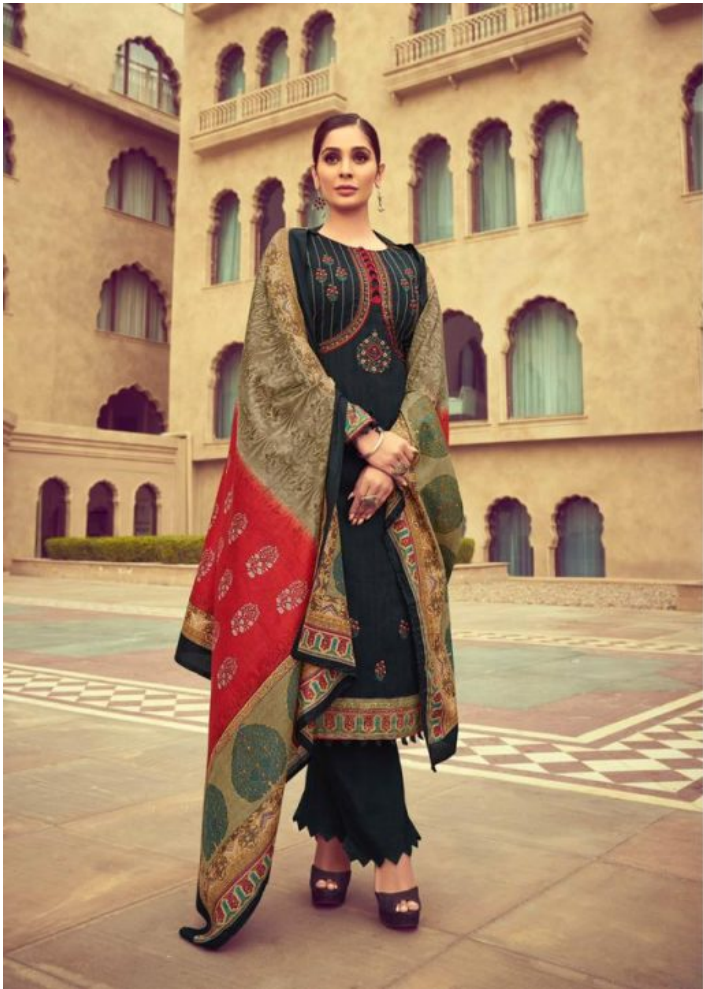

MUMTAZ ARTS®
Empire in style

NAITRA|4001