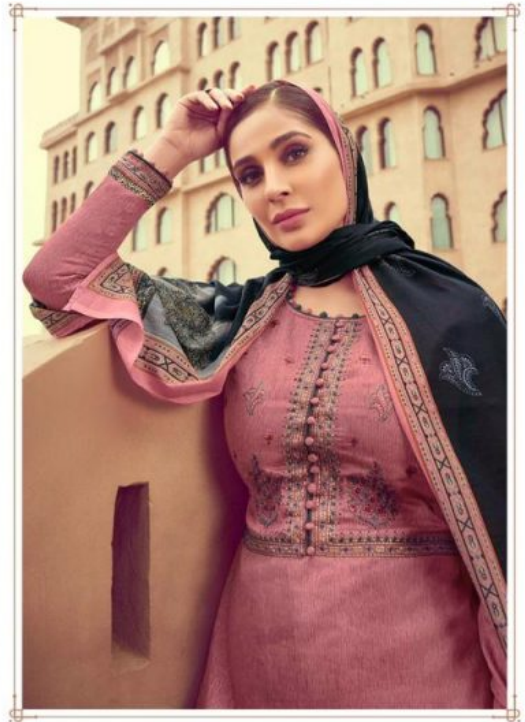

MUMTAZ ARTS®
Elegance in design

NAITRA | 400B