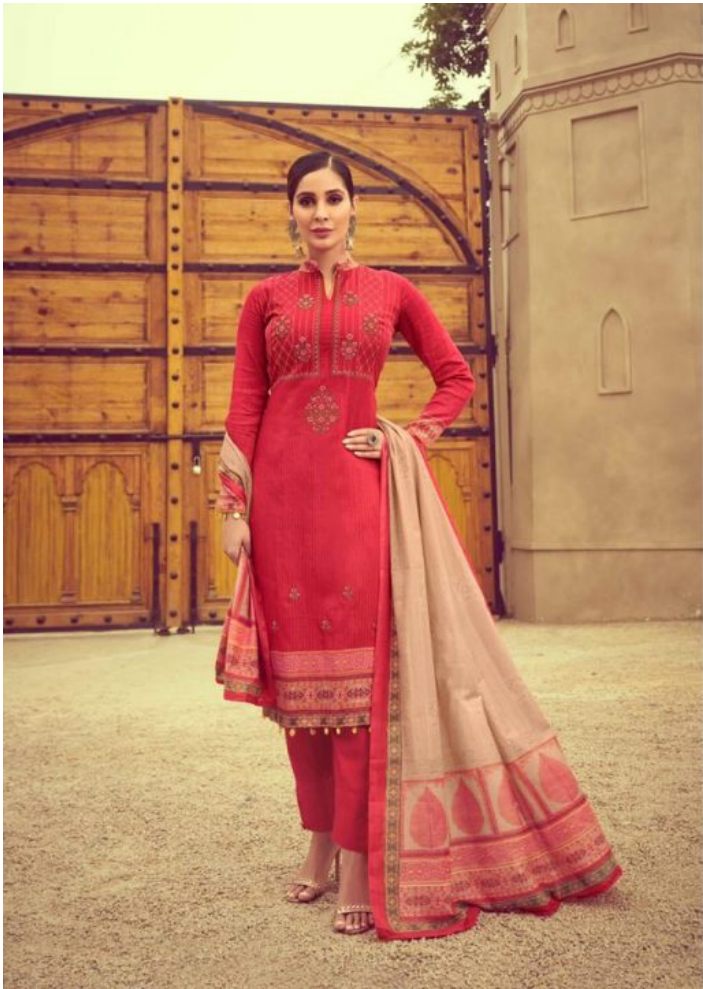

ممتاز آرٹس

MUMTAZ ARTS®

Rangra hi Rangra

NAITRA || नेत्र

100 % PURE ORIGINAL JAM SATIN WITH HEAVY DESIGNER EMBROIDERY

MUMTAZ ARTS®
Purveyors of Luxury

NAITRA | 4010

MUMTAZ ARTS
Purveyors of Style