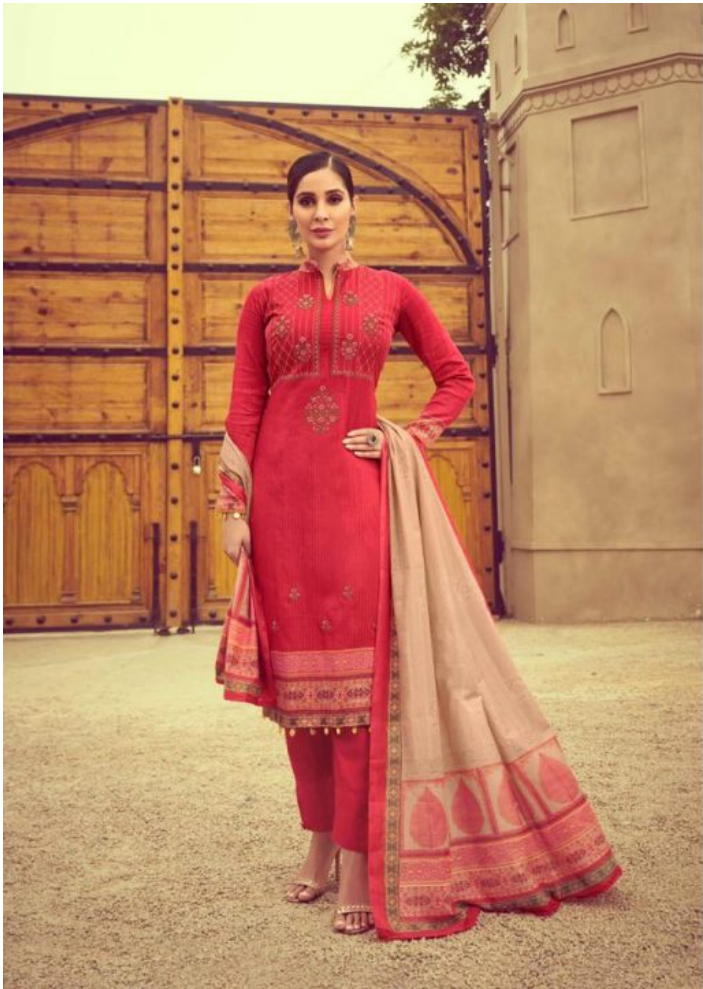

ممتاز آرٹس

MUMTAZ ARTS®

Rangra hi Rangra

NAITRA || नेत्र

100 % PURE ORIGINAL JAM SATIN WITH HEAVY DESIGNER EMBROIDERY

MUMTAZ ARTS®
Rajpuri & Saree

NAITRA | 4010

MUMTAZ ARTS
Regency & Design