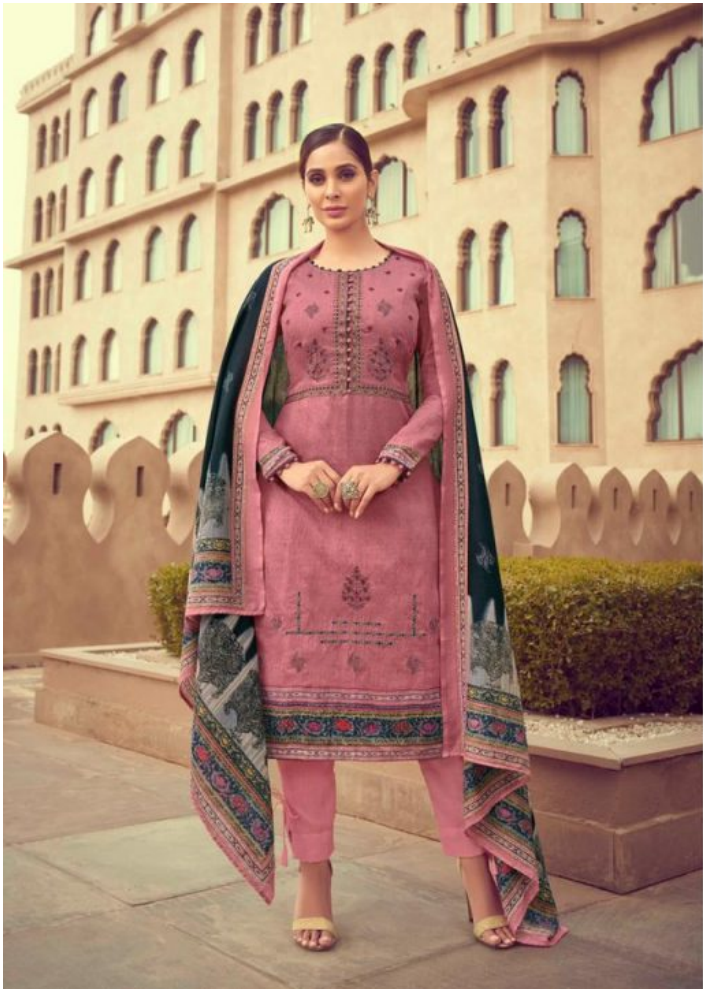

MUMTAZ ARTS®
Elegance in design