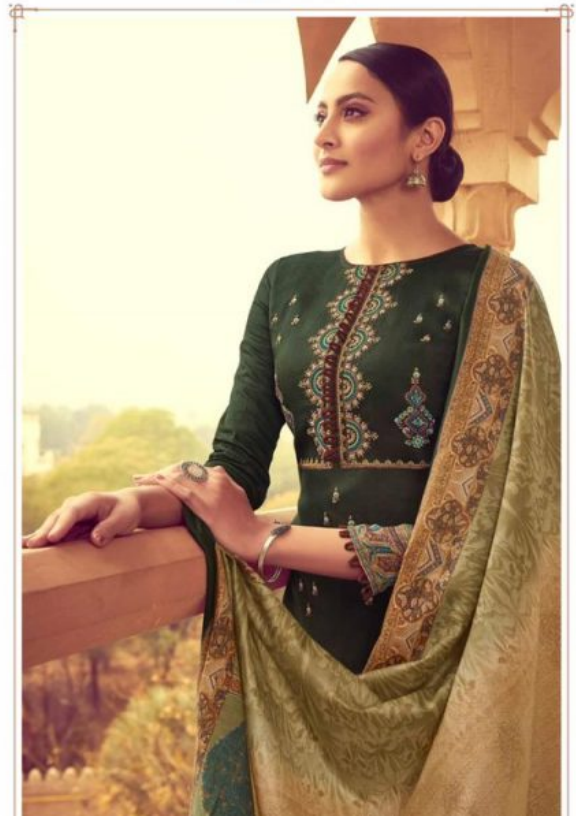

MUMTAZ ARTS®
Rangra hi Rangra

NAITRA || नेत्र

100 % PURE ORIGINAL JAM SATIN WITH HEAVY DESIGNER EMBROIDERY

MUMTAZ ARTS®
Empire of style

NAITRA|4001

MUMTAZ ARTS®
Elegance in every

NAITRA | 4002

PRESENTING TO YOU OUR NEW CATALOGUE