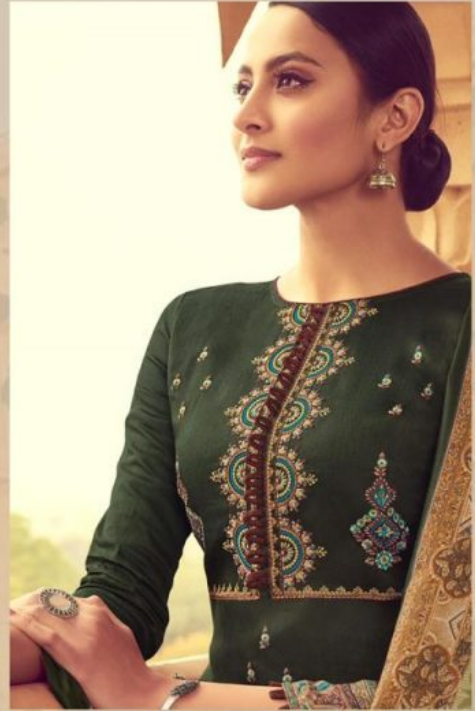

PURE LAWN DYED

RATE 725/-

ممتاز آرٹس

MUMTAZ ARTS®
Respect to dress

MUMTAZ ARTS®
Elegance & Style

NAITRA | 4006

MUMTAZ ARTS
Design & Style

MUMTAZ ARTS®
Designs with Soul