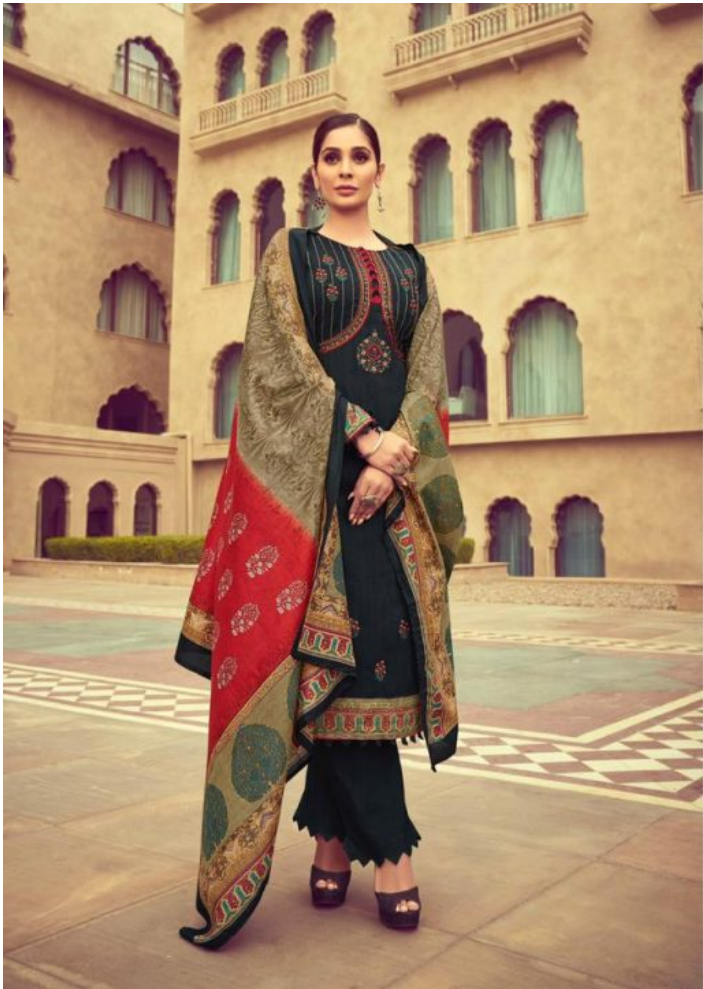

MUMTAZ ARTS®
Rangra hi Rangra

NAITRA || नेत्र

100 % PURE ORIGINAL JAM SATIN WITH HEAVY DESIGNER EMBROIDERY

MUMTAZ ARTS®
Empire in style

NAITRA|4001

MUMTAZ ARTS®
Elegance in every

NAITRA | 4002

PRESENTING TO YOU OUR NEW CATALOGUE