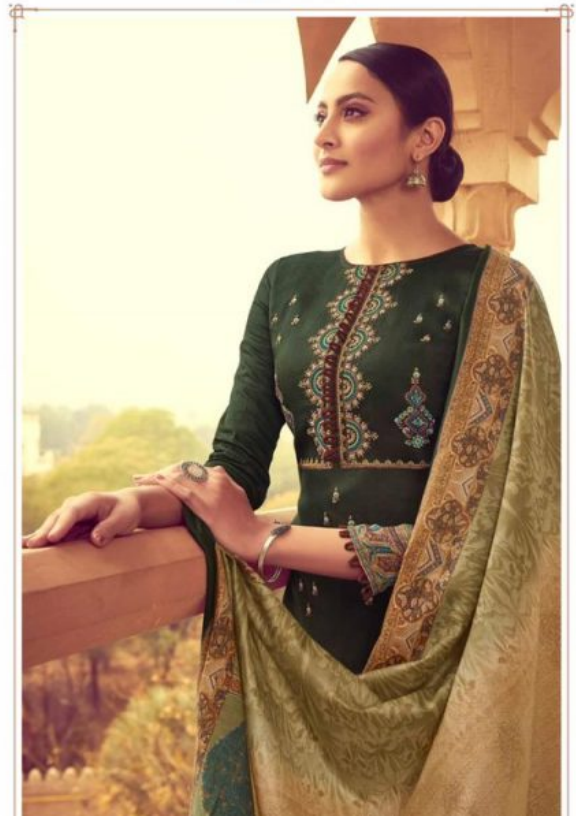

Rangra hi Rangra

NAITRA || नेत्र

100 % PURE ORIGINAL JAM SATIN WITH HEAVY DESIGNER EMBROIDERY

MUMTAZ ARTS®
Empire in style

NAITRA|4001

MUMTAZ ARTS®
Elegance in every

NAITRA | 4002

PRESENTING TO YOU OUR NEW CATALOGUE