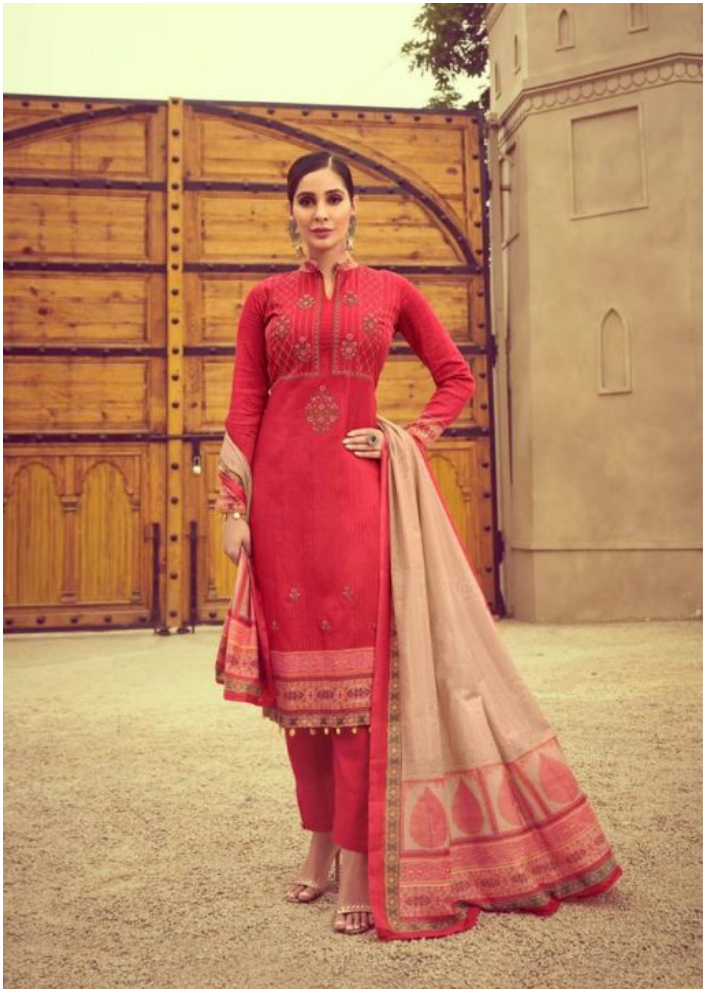

ممتاز آرٹس

MUMTAZ ARTS®
Rangra hi Rangra

NAITRA || नेत्र

100 % PURE ORIGINAL JAM SATIN WITH HEAVY DESIGNER EMBROIDERY

MUMTAZ ARTS®
Purveyors of Fashion

NAITRA | 4010

MUMTAZ ARTS
Regency & Design

NAITRA | 4007