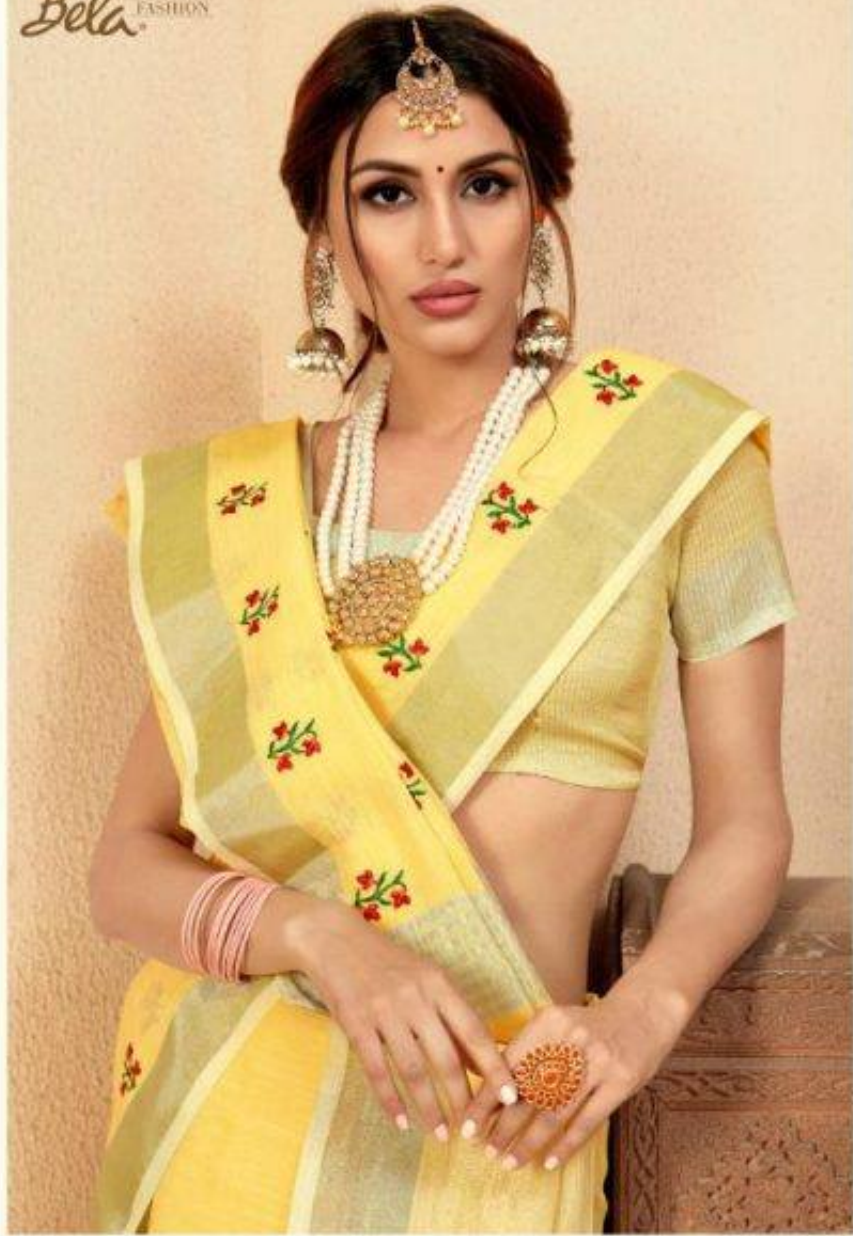

Bela FASHION

Bela FASHION

36941

Bela FASHION

36940

Bela FASHION

36937

Bela FASHION
ultimate in fashion

BEAUTIFULLY
CRAFTED

FABRIC DETAIL
JADE

DESIGN NO.	SAREE	BLOUSE
36936B	LINEN WORK	LINEN WORK
36937B	LINEN WORK	LINEN WORK
36938B	LINEN WORK	LINEN WORK
36939B	LINEN WORK	LINEN WORK
36940B	LINEN WORK	LINEN WORK
36941B	LINEN WORK	LINEN WORK
36942B	LINEN WORK	LINEN WORK
36943B	LINEN WORK	LINEN WORK
36944B	LINEN WORK	LINEN WORK