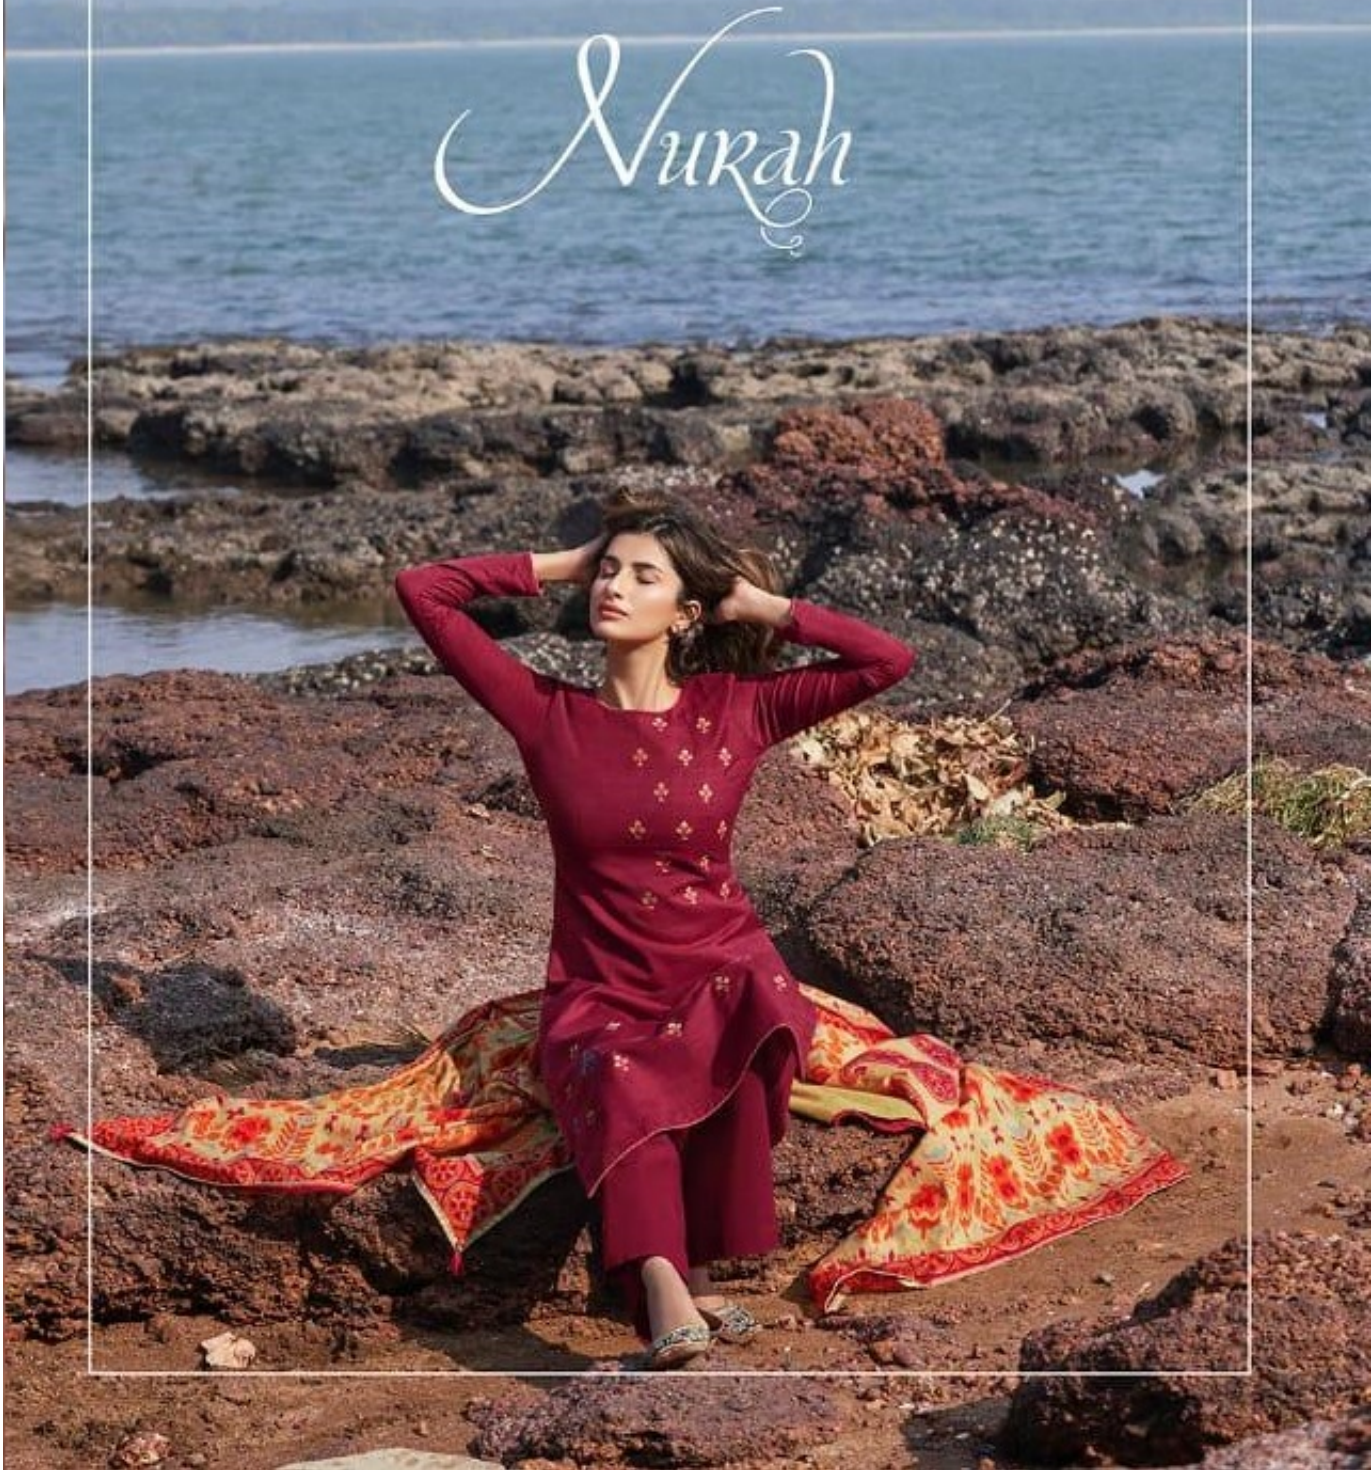

DEEPSY
suits

Nurah

S

64002

DS

64003

64004

64002

The collection was a perfect blend of Indian silhouettes & contemporary style.

5

64001

S

64001

DEEPSY
suits

Nurah