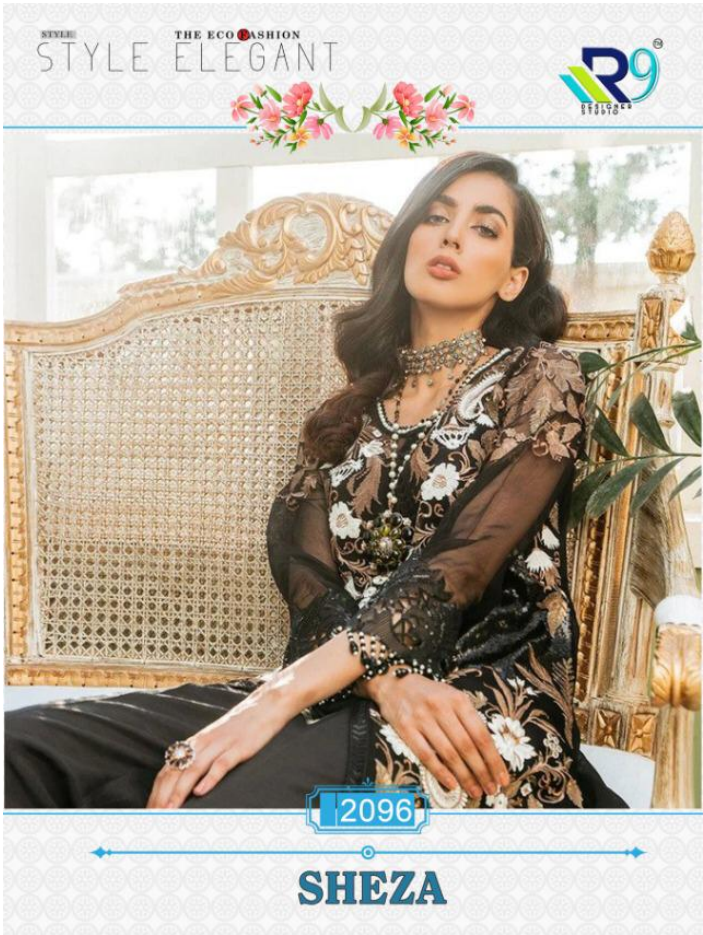

SHEZA

THE CO FASHION
REVOLUTION
ELEGANT

2097

SHEZA

SHEZA

D.No.	Top	Inner	Bottom	Dupatta	Rate
2095	Net With Heavy Embroidery	Santoon	Santoon With Embroidery	Chiffon With Embroidery	1275/-
2096	Net With Heavy Embroidery	Santoon	Santoon With Embroidery	Net With Embroidery	1210/-
2097	Net With Heavy Embroidery	Santoon	Santoon	Net With Embroidery	1310/-