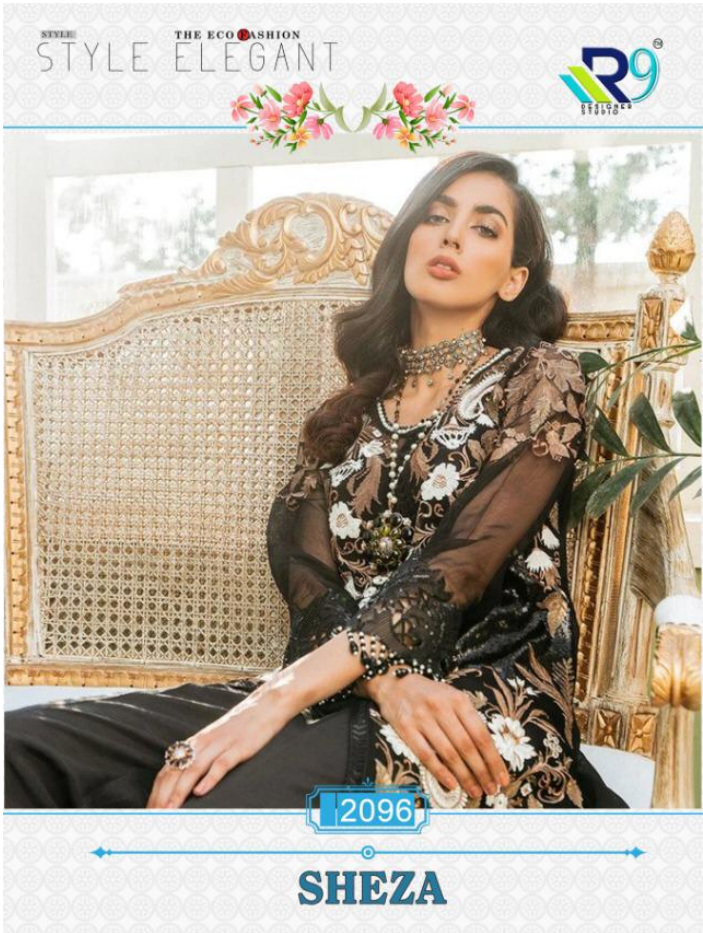

SHEZA

THE CO FASHION
REVOLUTION
ELEGANT

2097

SHEZA

SHEZA

D.No.	Top	Inner	Bottom	Dupatta	Rate
2095	Net With Heavy Embroidery	Santoon	Santoon With Embroidery	Chiffon With Embroidery	1275/-
2096	Net With Heavy Embroidery	Santoon	Santoon With Embroidery	Net With Embroidery	1210/-
2097	Net With Heavy Embroidery	Santoon	Santoon	Net With Embroidery	1310/-