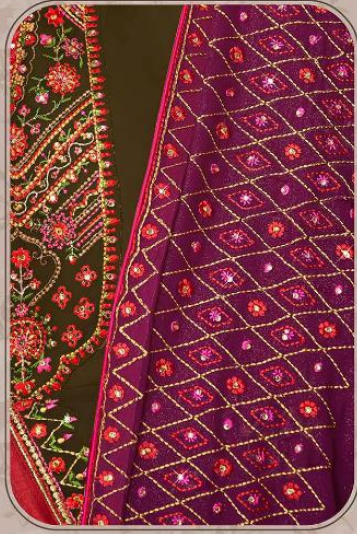

**PRODUCT DETAILS**

**TOP**

SATIN GEORGETTE WITH EMBROIDERY WORK

**BOTTOM AND INNER**

DULL SANTOON

**DUPATTA**

SIMRAN RIMZIM GEORGETTE WITH  
HEAVY EMBROIDERY WORK

lavina

80002

Lavina

80003

Lavina

80003

lavina

80004

Lavina