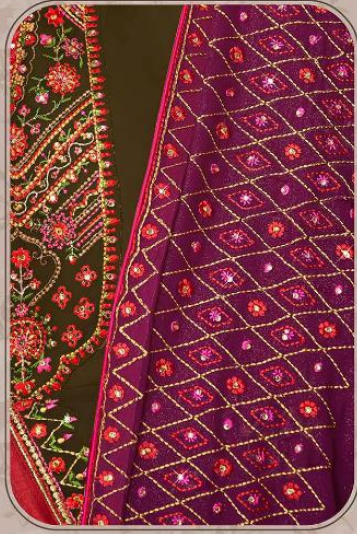

**PRODUCT DETAILS**

**TOP**

SATIN GEORGETTE WITH EMBROIDERY WORK

**BOTTOM AND INNER**

DULL SANTOON

**DUPATTA**

SIMRAN RIMZIM GEORGETTE WITH  
HEAVY EMBROIDERY WORK

lavina

80002

Lavina

80003

*lavina*

80003

lavina

80004

Lavina