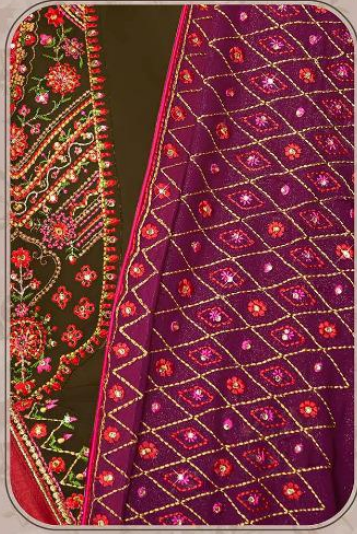

PRODUCT DETAILS

TOP

SATIN GEORGETTE WITH EMBROIDERY WORK

BOTTOM AND INNER

DULL SANTOON

DUPATTA

SIMRAN RIMZIM GEORGETTE WITH
HEAVY EMBROIDERY WORK

lavina

80002

Lavina

80003

Lavina

80003

lavina

80004

Lavina