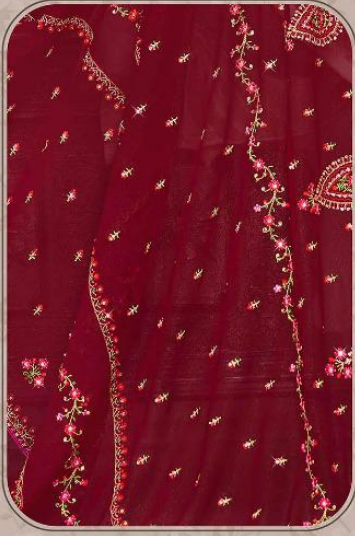

Lavina

80006