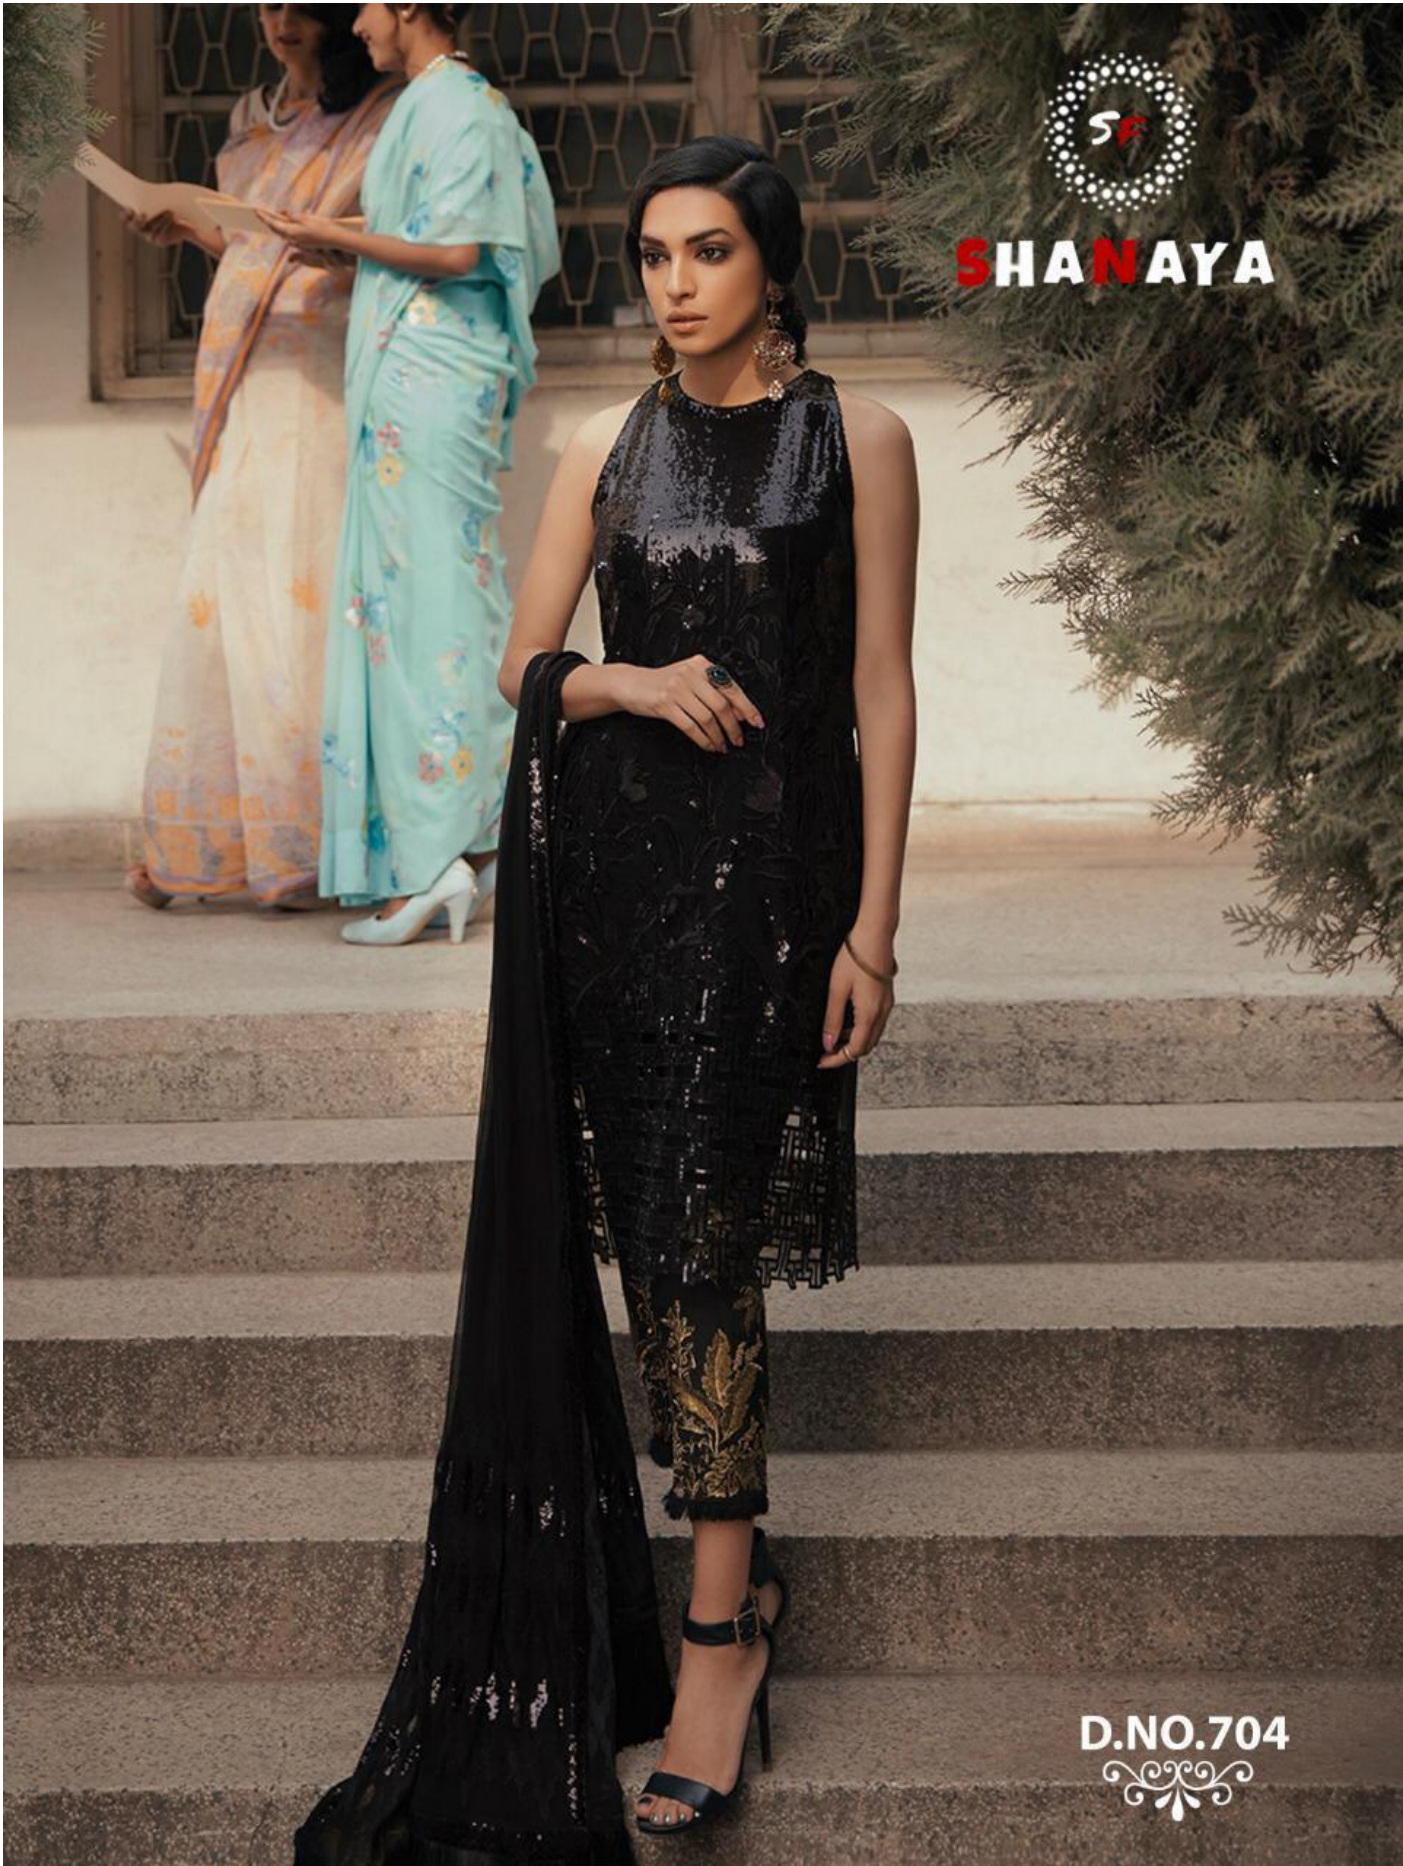

SHANAYATM

Rose

PREMIUM COLLECTION

11002

Rose

PREMIUM COLLECTION

902

Rose
Afrozeh

SF
SHANAYA

D.NO.705-C

SHANAYA

D.NO.704

904

Rose
Afrozeh nx

SHANAYA™

904-D

Rose
Afrozeh nx

D.NO.S-10-A

SHANAYA™

BRAND NAME SHANAYA

D. NO	FABRIC DETAIL	RATE
902	FOX GEORGETTE	1199/-
904	FOX GEORGETTE	1199/-
11002	HEAVY BUTTERFLY NET (HEAVY HANDWORK)	1299/-
11003	HEAVY BUTTERFLY NET (HEAVY HANDWORK)	1299/-
904-D	FOX GEORGETTE	1199/-
S-10-A	HEAVY SOFT NET	1149/-
S-15	HEAVY FOX GORGEETE	1199/-
S-15-A	HEAVY FOX GORGEETE	1199/-
S-15-B	HEAVY FOX GORGEETE	1199/-
S-22	HEAVY FOX GORGEETE	1199/-