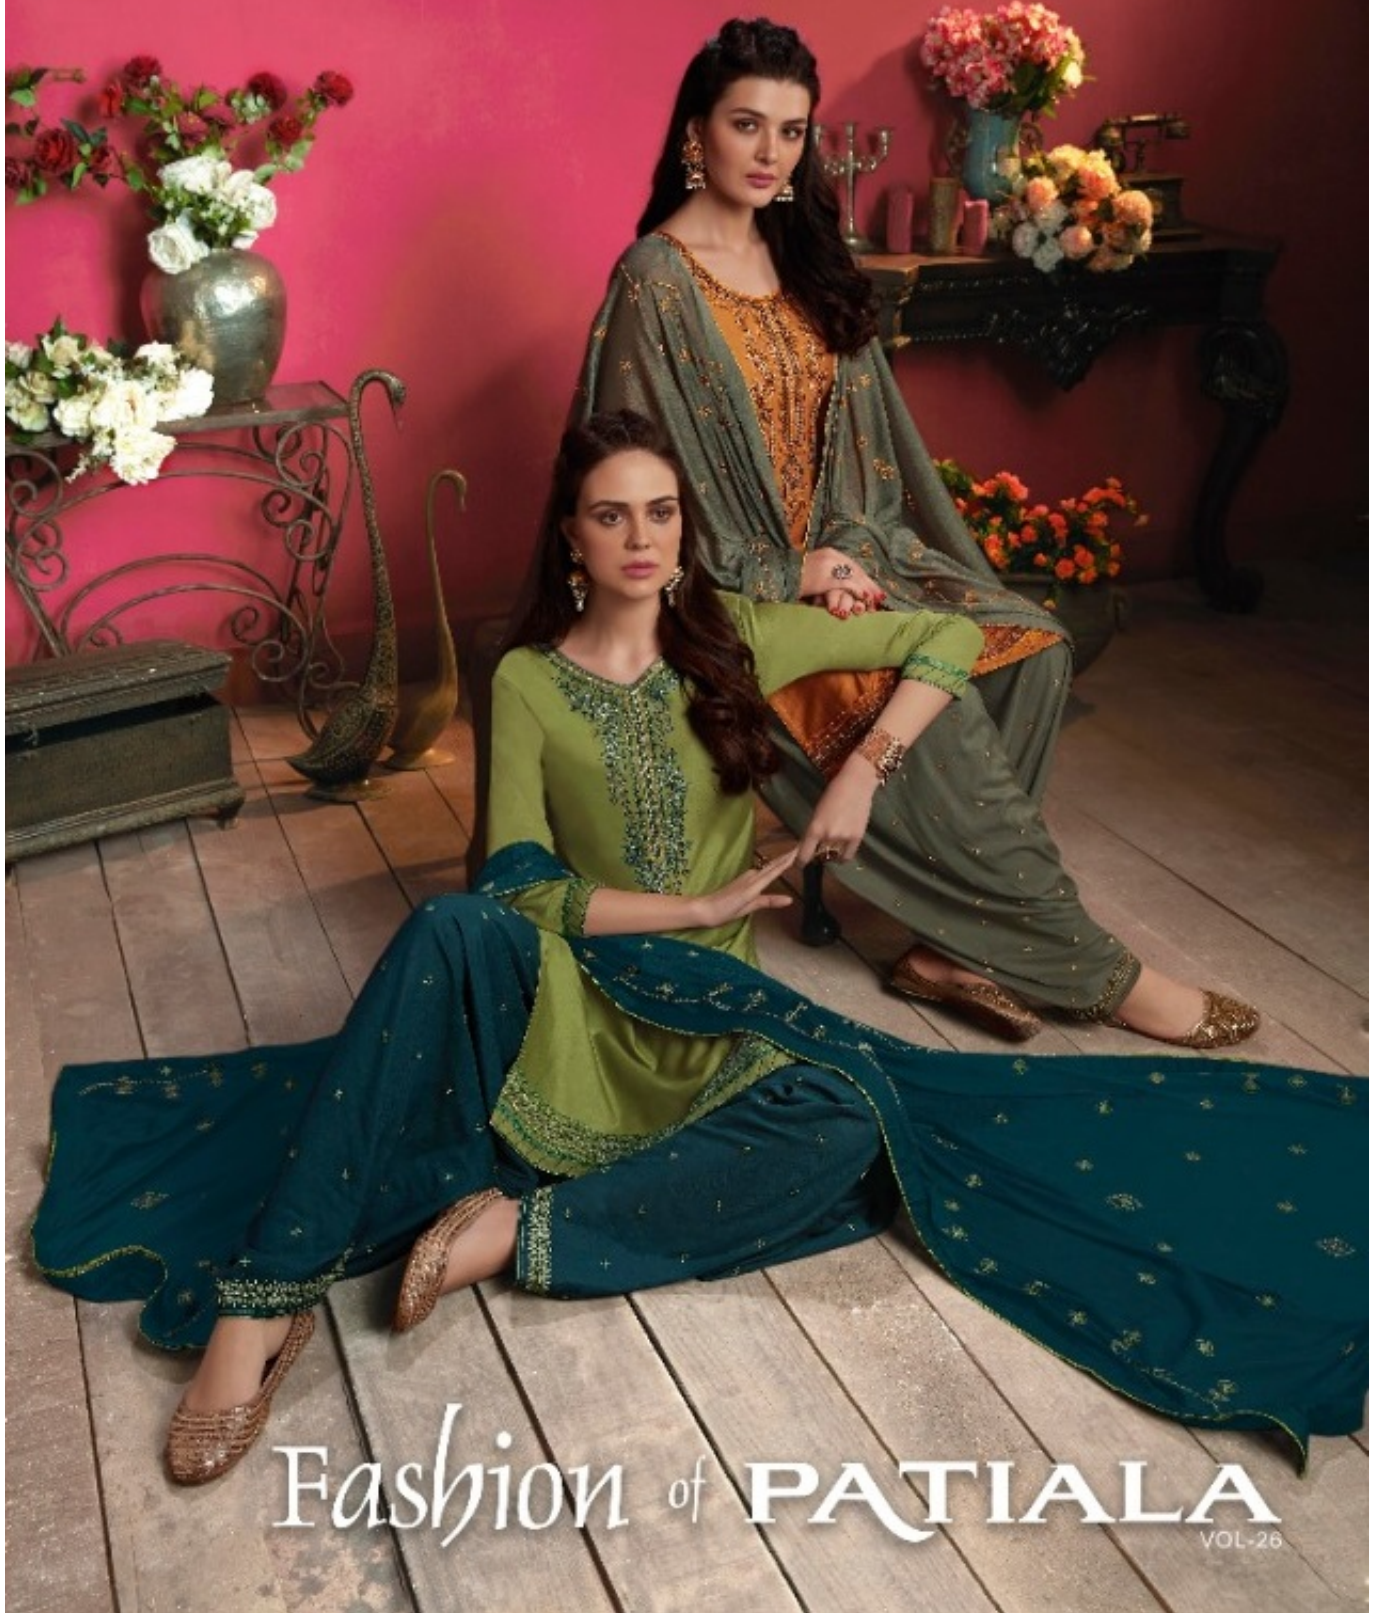

Kalaroop
LIFESTYLE & FABRICS PVT. LTD.

Fashion of **PATIALA**
VOL-26