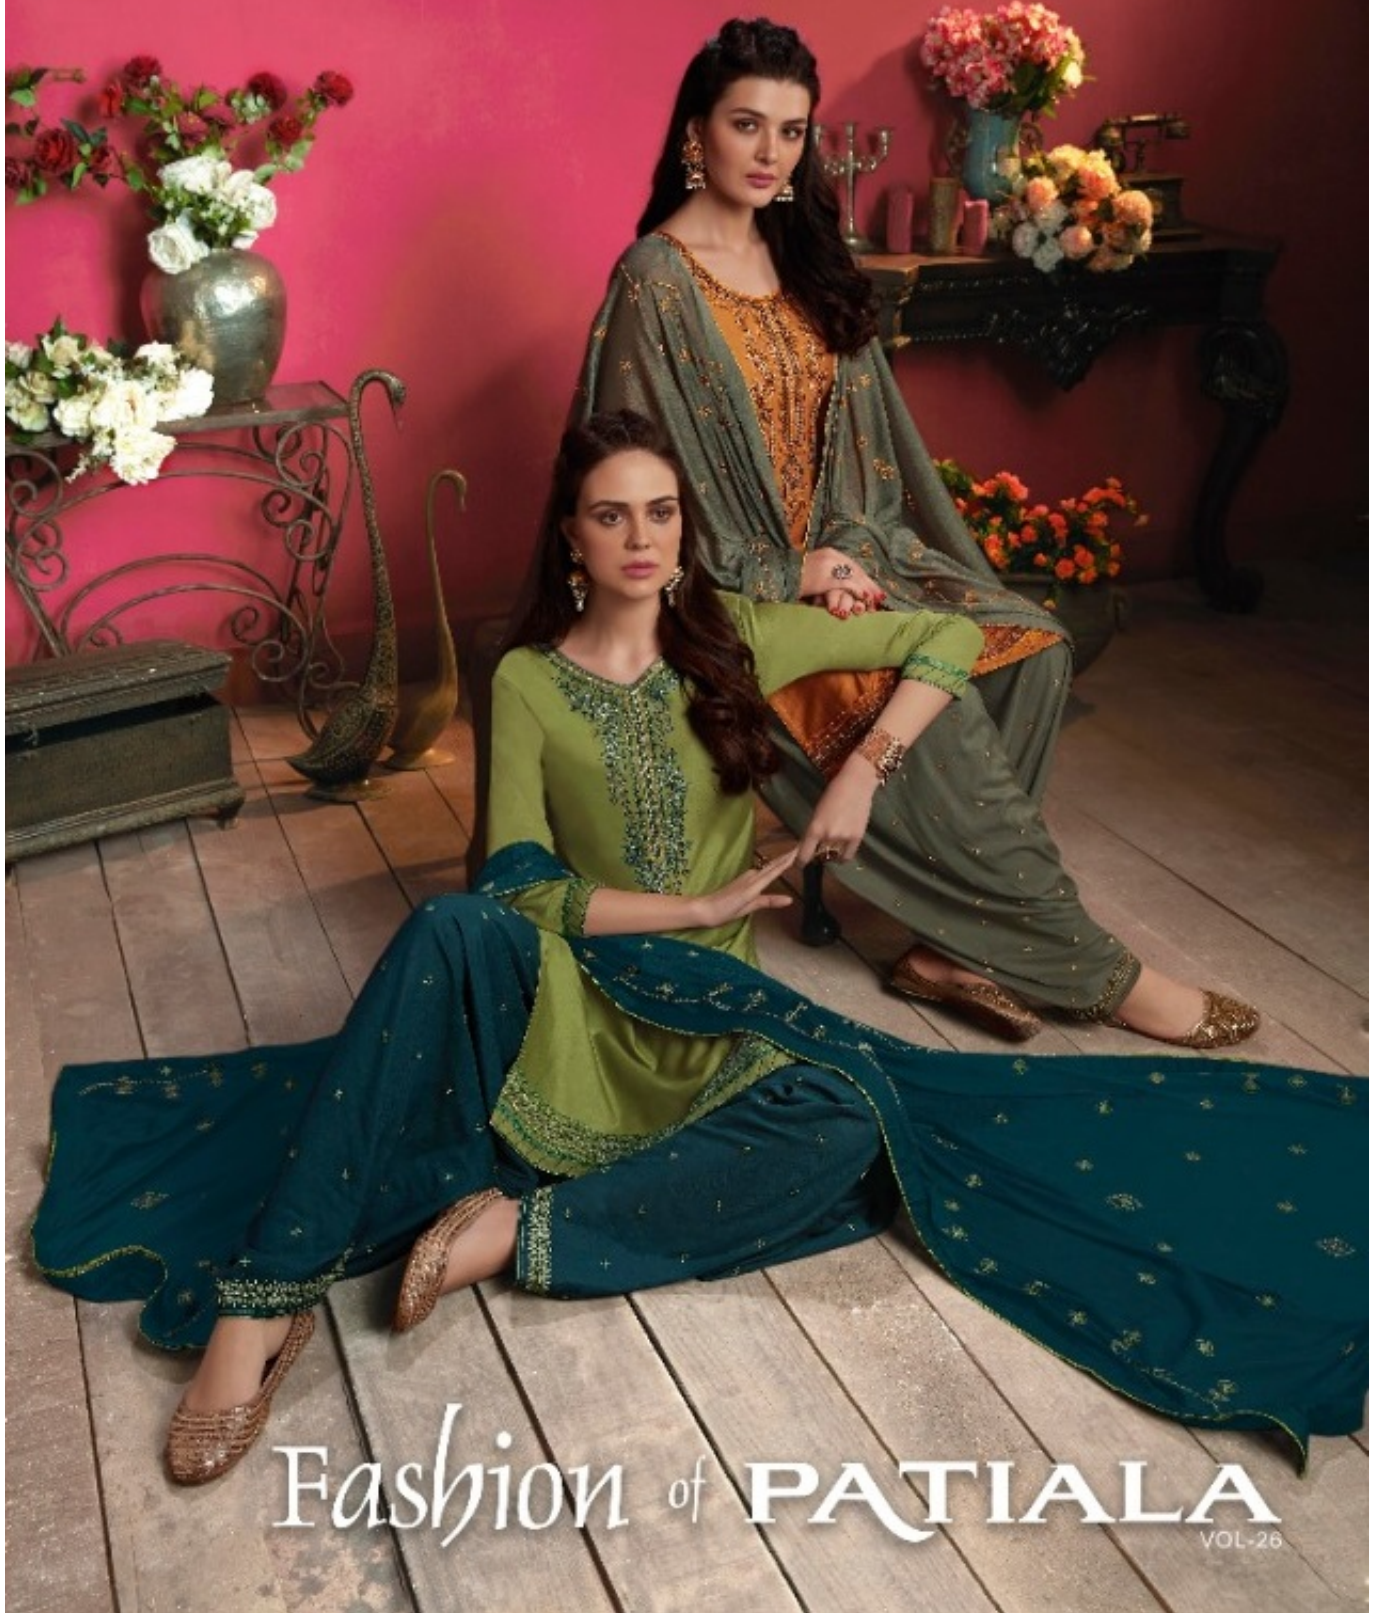

Kalaroop
LIFESTYLE & FABRICS PVT. LTD.

Fashion of **PATIALA**
VOL-26

11064

SIZE: L-XL-XXL

11061

11062

11066

11067

11063

11064

11065

11068

11069

11070

SIZE: L-XL-XXL

Kalaroop
LIFESTYLE & FABRICS PVT. LTD.

PIECES : **10**

	FABRICS DETAILS
TOP	COTTON SATIN WITH COTTON INNER AND SARVOSKI DIAMOND EMBROIDERY WORK
BOTTOM	HEAVY RAYON WITH WORK
DUPPATA	CHINON WITH WORK
Size	L-40, XL-42, XXL-44

11061