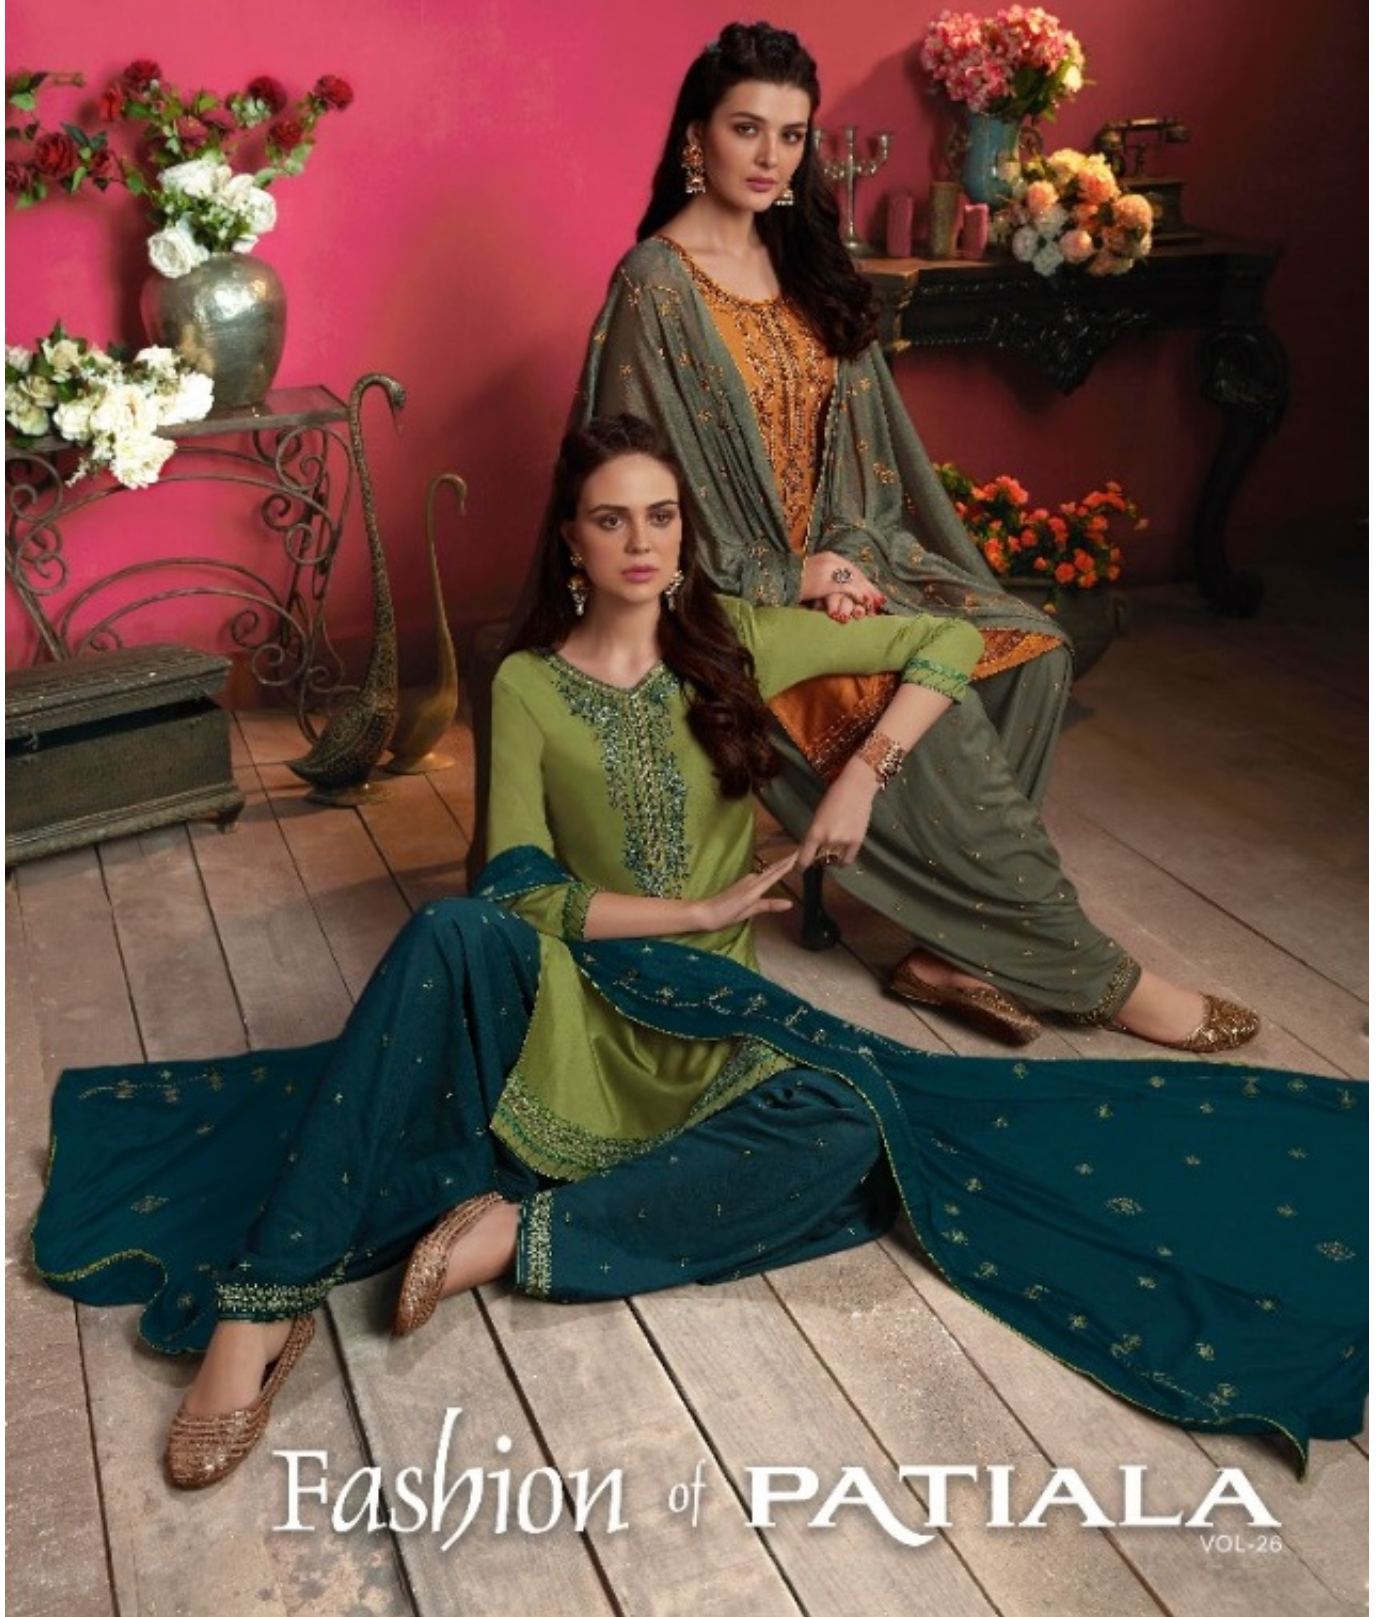

*Kalaroop*  
LIFESTYLE & FABRICS PVT. LTD.

Fashion of **PATIALA**  
VOL-26

SIZE: L-XL-XXL

11061

11062

11066

11067

11063

11064

11065

11068

11069

11070

SIZE: L-XL-XXL

*Kalaroop*  
LIFESTYLE & FABRICS PVT. LTD.

Fashion of **PATIALA**  
VOL-26

## **Fashion of Patiyala Vol – 26**

PIECES : **10**

	<b>FABRICS DETAILS</b>
<b>TOP</b>	COTTON SATIN WITH COTTON INNER AND SARVOSKI DIAMOND EMBROIDERY WORK
<b>BOTTOM</b>	HEAVY RAYON WITH WORK
<b>DUPPATA</b>	CHINON WITH WORK
<b>Size</b>	L-40, XL-42, XXL-44