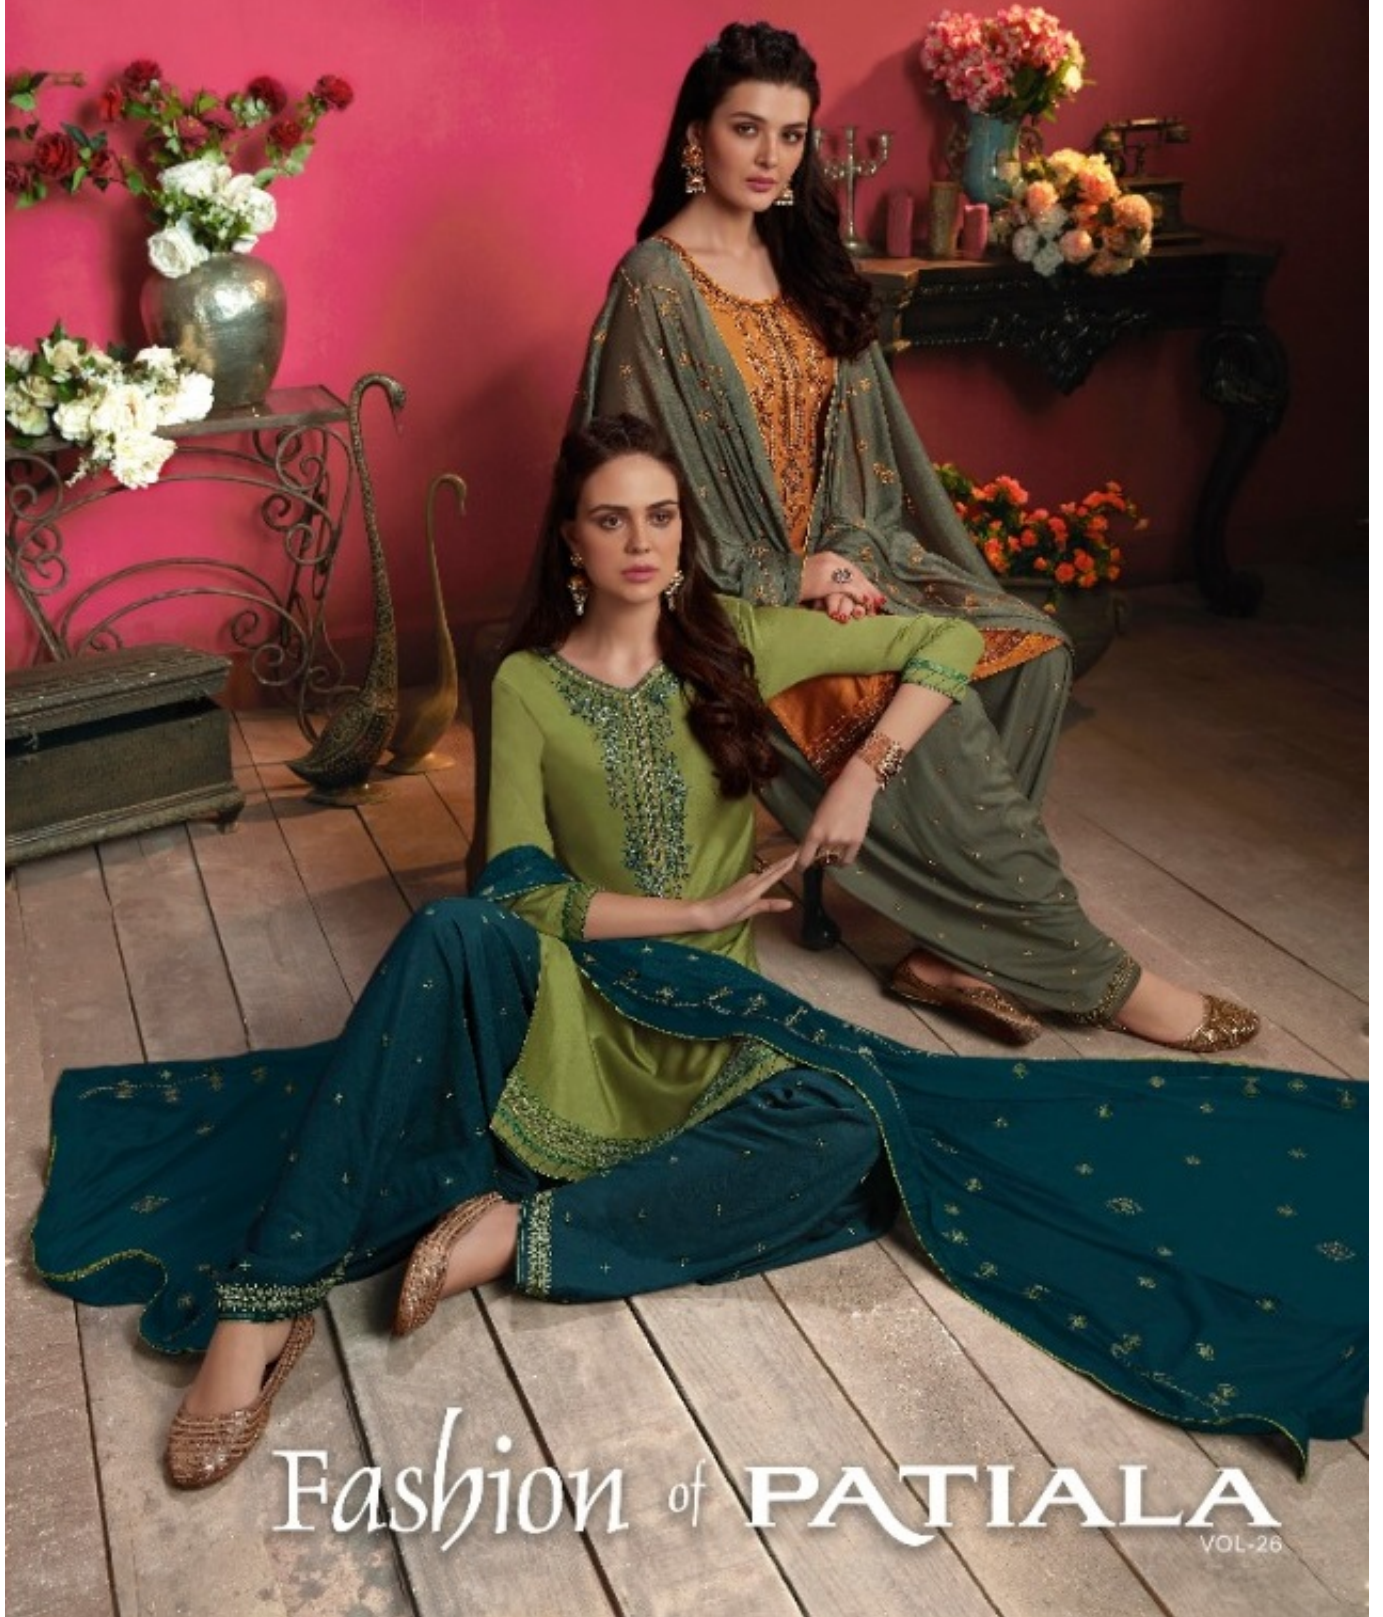

Kalaroop
LIFESTYLE & FABRICS PVT. LTD.

Fashion of **PATIALA**
VOL-26

11064

SIZE: L-XL-XXL

11061

11062

11066

11067

11063

11064

11065

11068

11069

11070

SIZE: L-XL-XXL

Kalaroop
LIFESTYLE & FABRICS PVT. LTD.

PIECES : **10**

	FABRICS DETAILS
TOP	COTTON SATIN WITH COTTON INNER AND SARVOSKI DIAMOND EMBROIDERY WORK
BOTTOM	HEAVY RAYON WITH WORK
DUPPATA	CHINON WITH WORK
Size	L-40, XL-42, XXL-44

11061