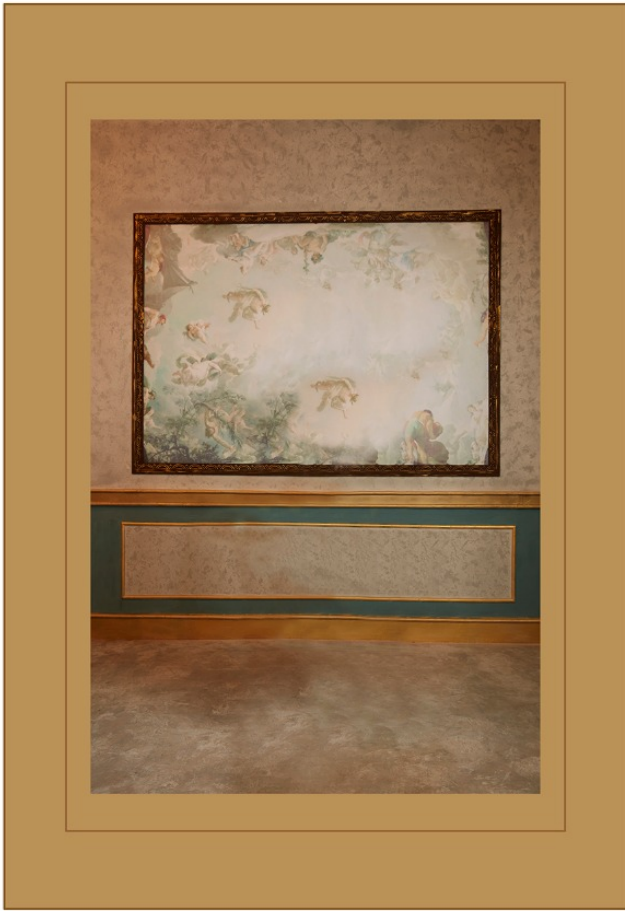

**RAMAIYA**

ROYAL WORLD OF CLOTHING

*Sharnai*

₹ 10143 ↴

﴿ 10145 ﴾

**RAMAIYA**  
ROYAL WORLD OF CLOTHING

*Sharnai*

10146

₹ 10144

CATALOG NAME : **Sharnai**

PIECES : **8**

	<b>FABRICS DETAILS (Material Only)</b>
TOP	JAM SILK WITH DAMAN WORK HANDWORK WORK
BOTTOM	HEAVY RAYON WITH EMBROIDERY WORK PAYAL WORK
DUPATTA	COTTON SILK WITH FANCY BORDER