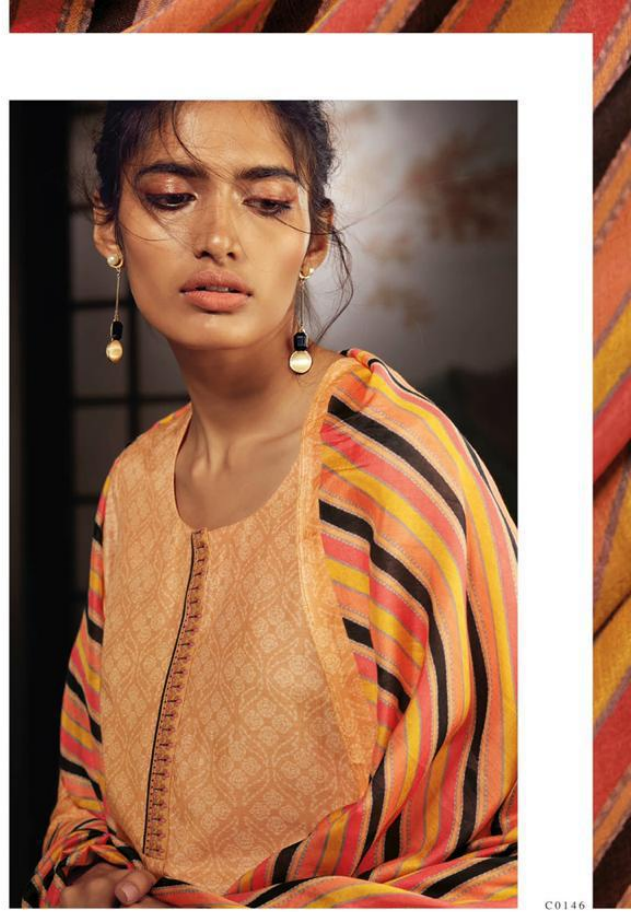

Ganga®
Soleia

Ganga®
Soleia

C0142

C0143

C0144

C0148

C0149

C0150

C0145

C0146

C0147

Ganga®

SOLEIA – DESIGNER SALWAR SUITS

DESIGN NO.	CATALOG NAME	DESCRIPTION	PRICE
C-0142	SOLEIA	Pure Bemberg Ice Silk Digital Printed With Finest Embroidery On Neckline	1675/-
C-0143	SOLEIA	Pure Bemberg Ice Silk Digital Printed With Finest Embroidery On Neckline	1675/-
C-0144	SOLEIA	Pure Bemberg Ice Silk Digital Printed With Finest Embroidery On Neckline	1675/-
C-0145	SOLEIA	Pure Bemberg Ice Silk Digital Printed With Finest Embroidery On Neckline	1675/-
C-0146	SOLEIA	Pure Bemberg Ice Silk Digital Printed With Finest Embroidery On Neckline	1675/-
C-0147	SOLEIA	Pure Bemberg Ice Silk Digital Printed With Finest Embroidery On Neckline	1675/-
C-0148	SOLEIA	Pure Bemberg Ice Silk Digital Printed With Finest Embroidery On Neckline	1675/-
C-0149	SOLEIA	Pure Bemberg Ice Silk Digital Printed With Finest Embroidery On Neckline	1675/-
C-0150	SOLEIA	Pure Bemberg Ice Silk Digital Printed With Finest Embroidery On Neckline	1675/-