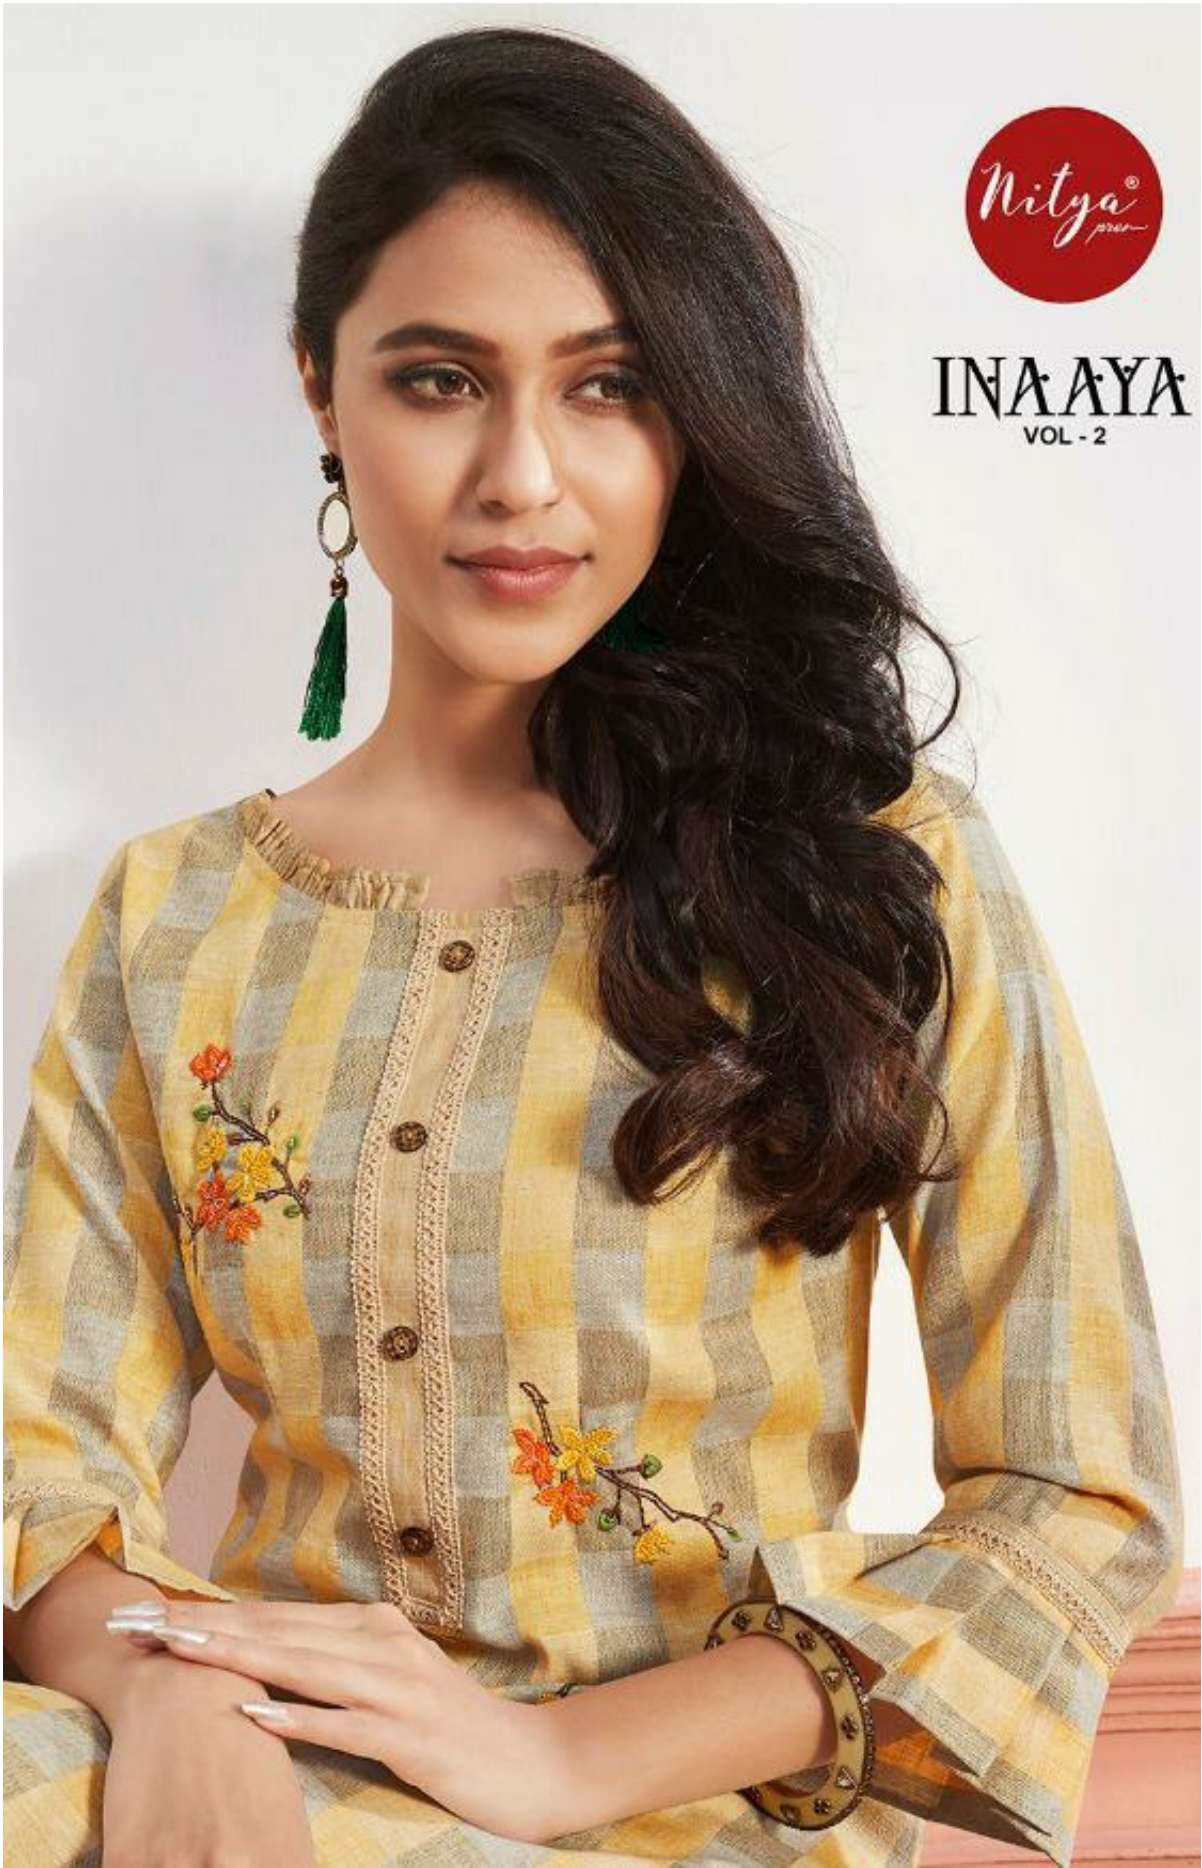

INAAYA
VOL - 2

Nitya

1002

INAAYA
VOL - 2

INAAYA
VOL - 2

CLASSIC STYLES WITH LUXURIOUS SOFT FABRICS ARE
HIGHLIGHTED BY REFINED AND FEMINE DETAILS.

Nitya

1003

Nitya

1009

TOP : Cotton Weaving Fabric
Bottom : Fancy Cotton Fabric
Size : M L XL XXL

INAAYA
VOL - 2

CLASSIC STYLES WITH LUXURIOUS SOFT FABRICS ARE
HIGHLIGHTED BY REFINED AND FEMINE DETAILS.

INAYA
VOL - 2

Nitya