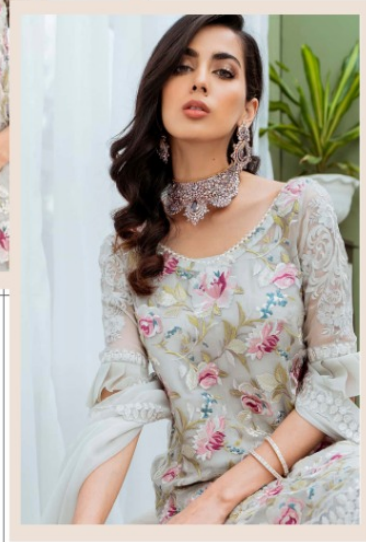

the COOLTEST happening,
names and COLLECTION
of the year

Styal No. 54004

NAYAAB
EXSULIVE COLLECTION

Celebrate
in **Style**

Styal No. 54003

[®]
Charizma
DESIGNER

NAYAAB
EXSULIVE COLLECTION

As white as a white pearl in the ocean of fashion.

pearl

Styal No. 54002

Fresh look

AN INSPIRATIONAL FABRIC'S
UNDER THE DESIGNER FRENCH
IS TRUE TO ITS NAME, TRADITIONAL
AND FOR WOMAN FROM ALL
WALKS OF LIFE.

Styal No. 54001

NAYAAB
EXSULIVE COLLECTION