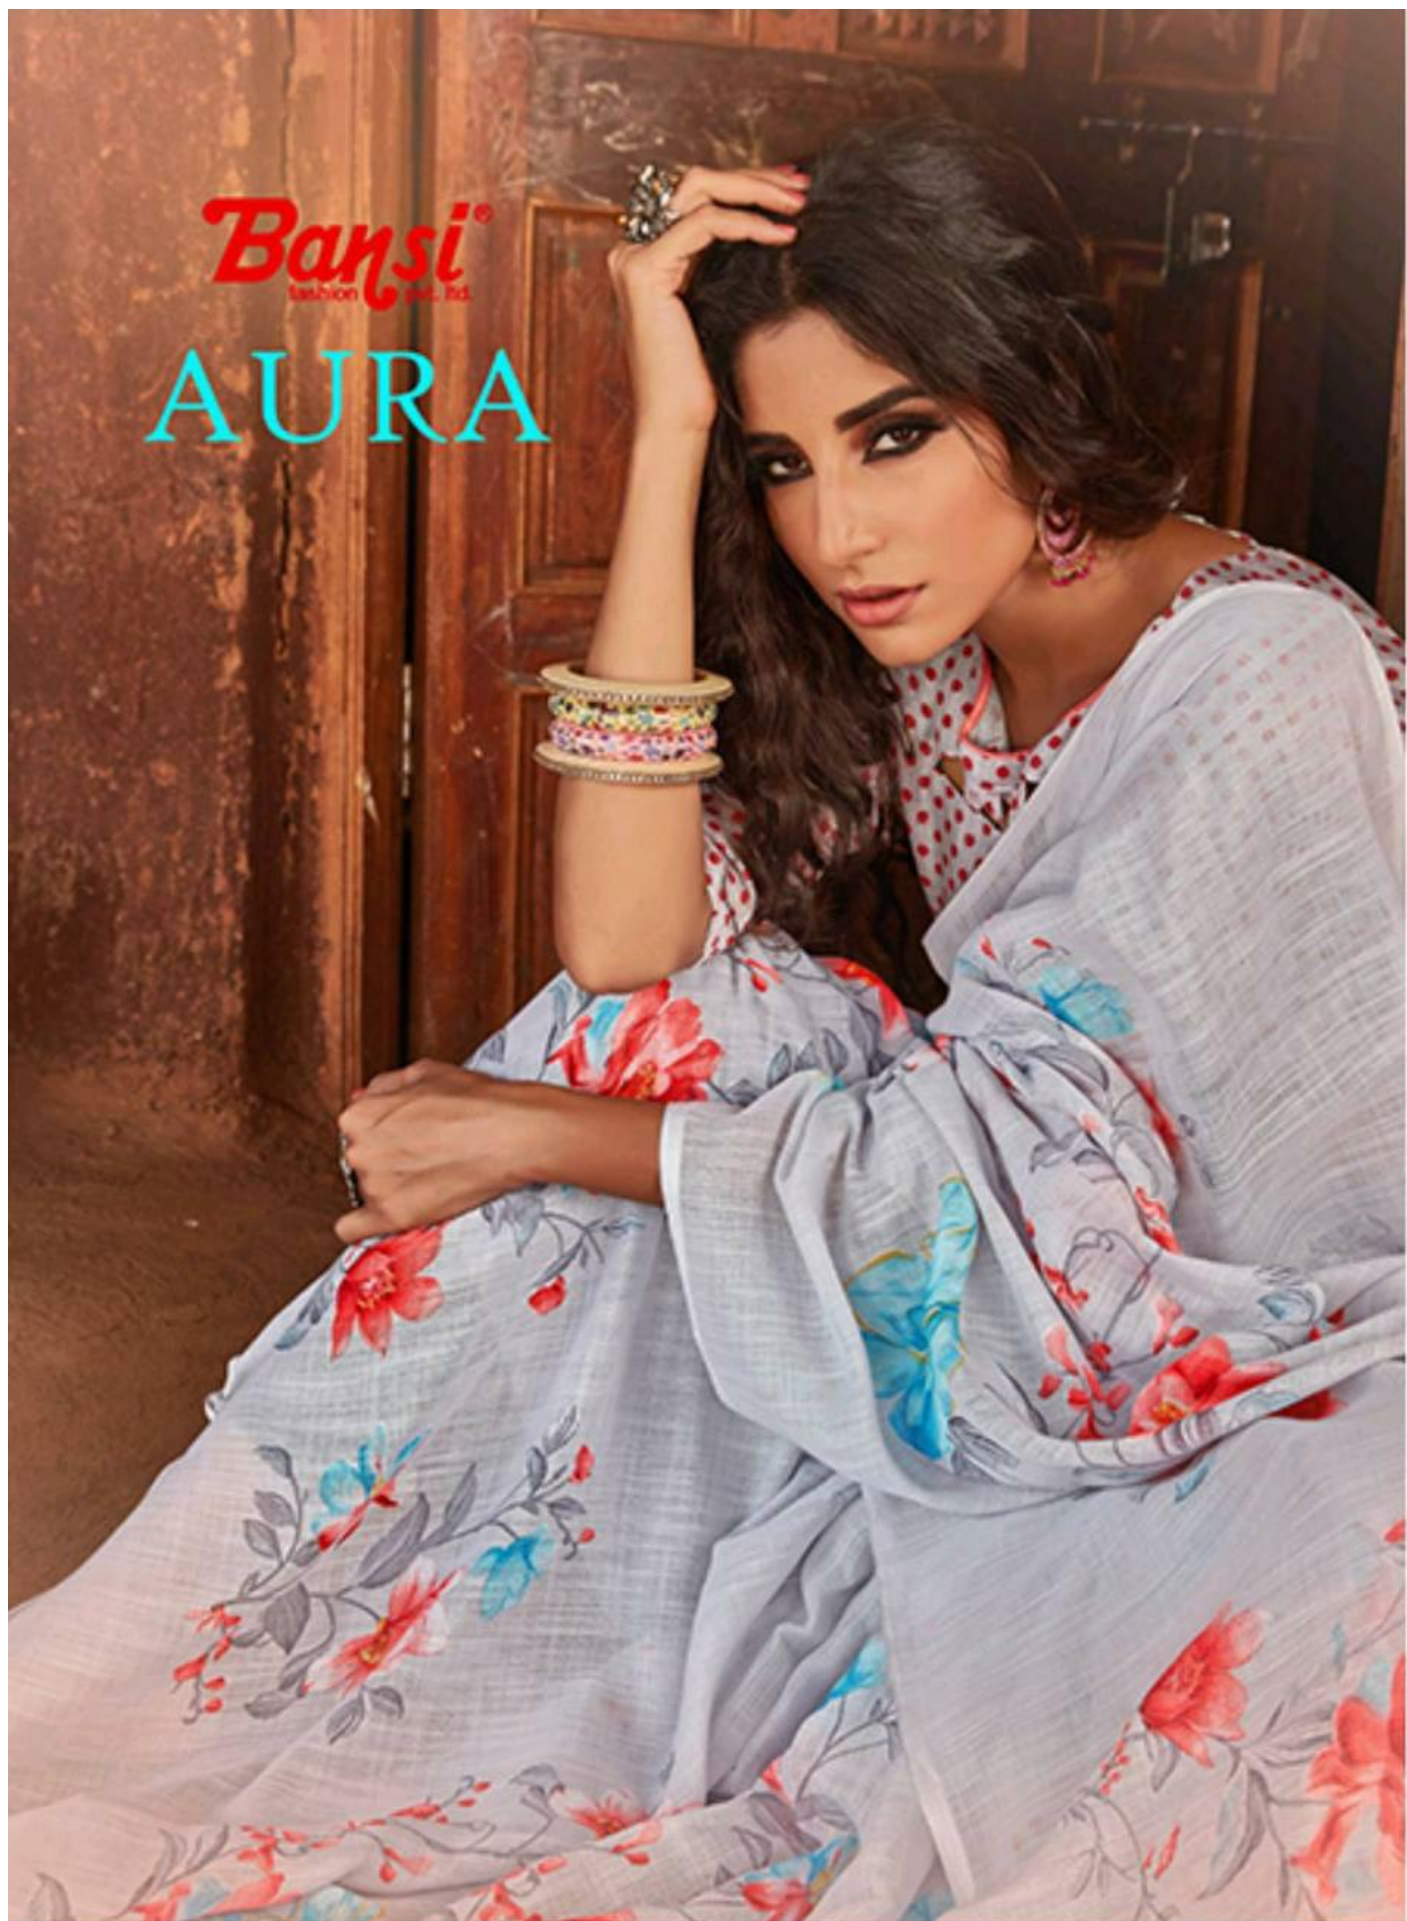

**Bansi**  
fashion Pvt. Ltd.

**AURA**

PURE ELEGANCE WITH DELICATE FLORAL PATTERNS ON LACI FABRIC AND ADDING GLAMOR TO YOUR STYLE.

Bansi

AURA  
5201

# the collection

and created for daily life. They provide details that also touch on the more formal occasions. The Indian A people's overall attitude is the life dance of their people. The art style is simple, direct & honest. A moment in the whole collection. It's a promise and that is even more powerful today.