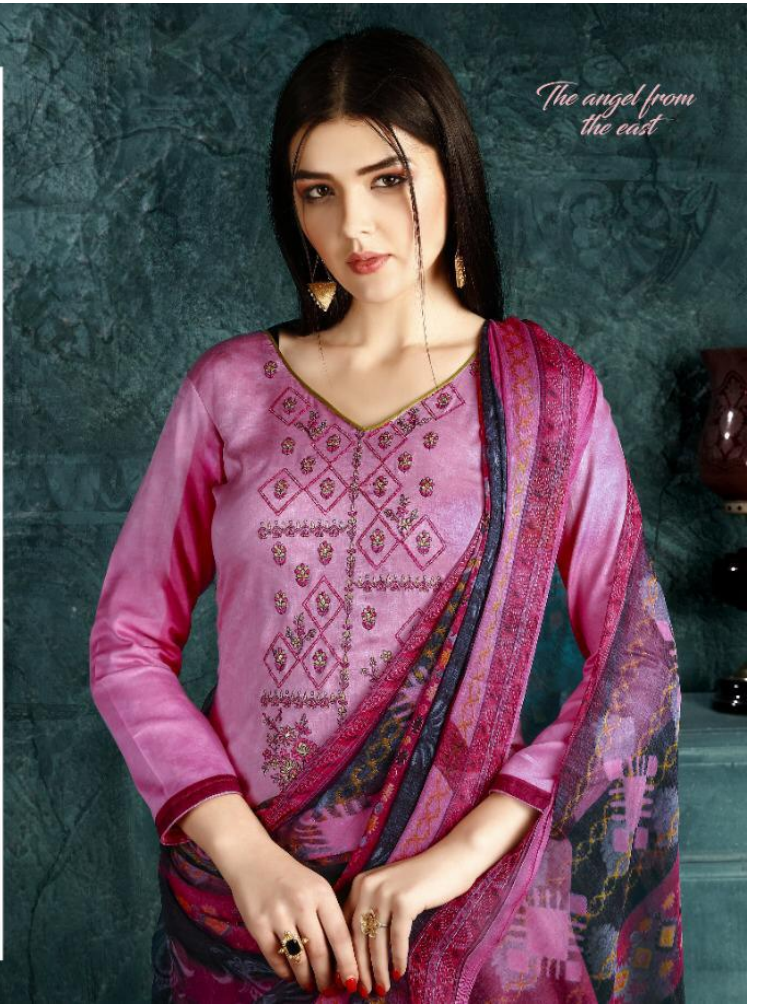

3006

*The angel from
the east*