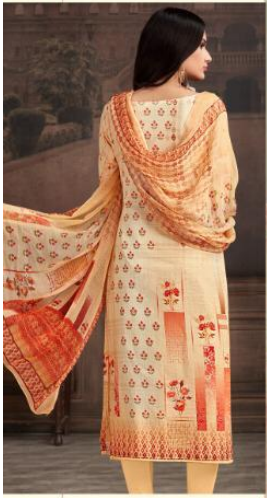

B R I G H T N E S S

wonderfull

D. 63001