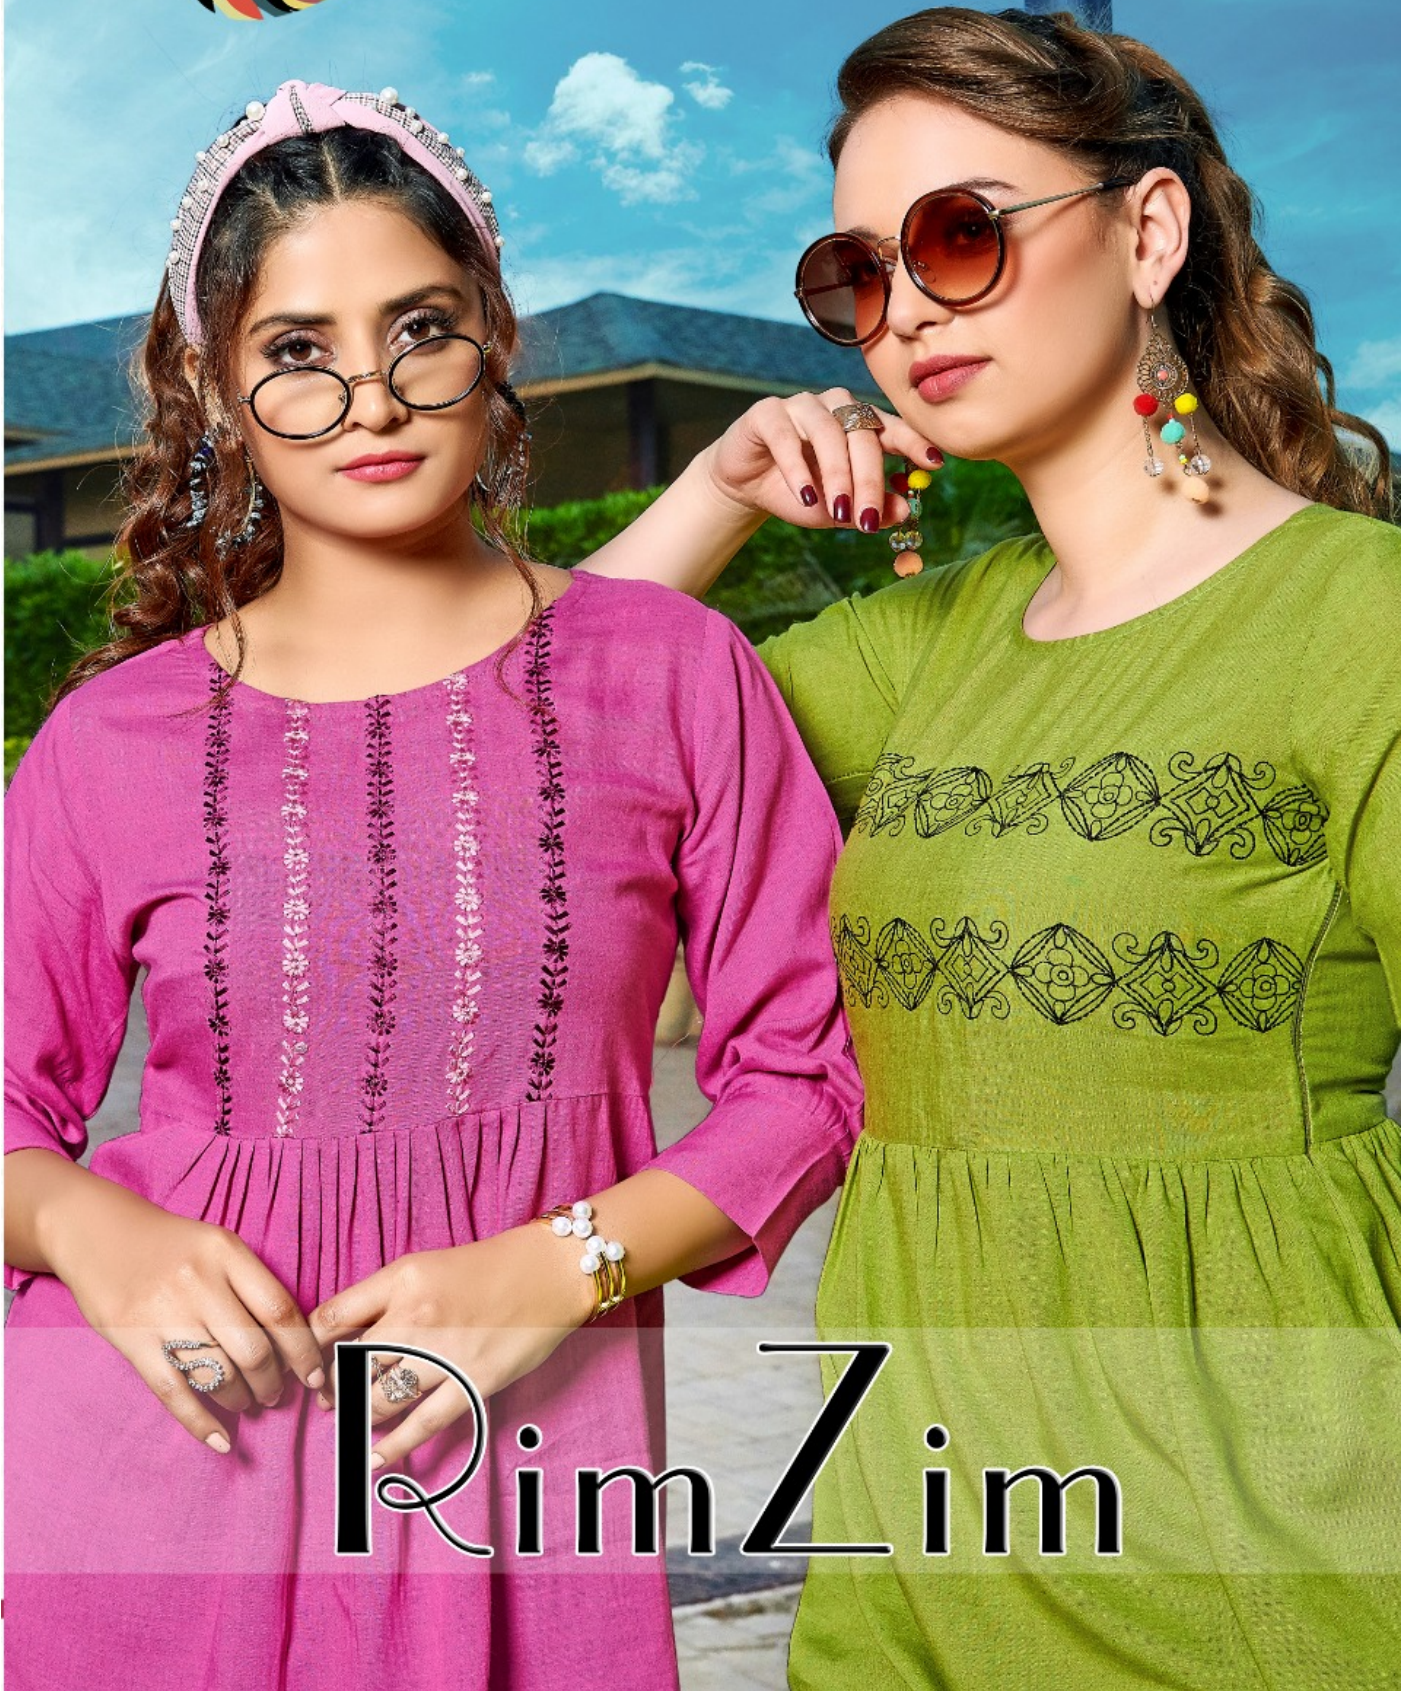

FAB®
MANAS

"My Shining Hour"

centre of attraction

SAVE
GIRL CHILD
THINK
a world
without us...

FAB®
MANAS

COMPLIMENTARY COPY - NOT FOR SALE

FAB[®]
MANAS

RimZim