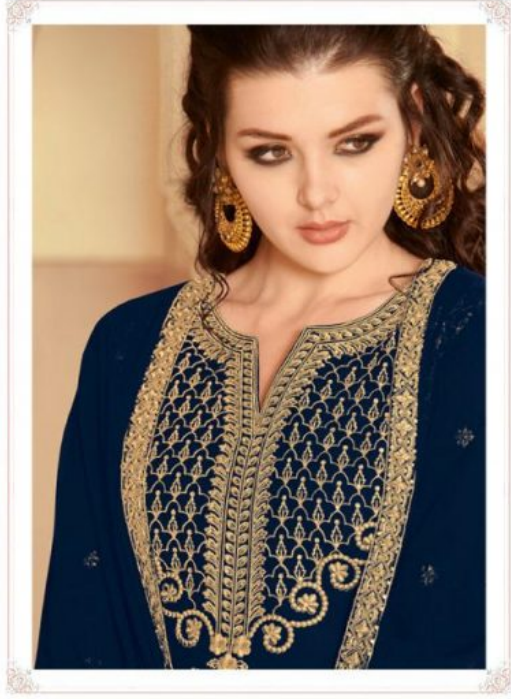

D.no.30029

D.no.30030

D.no.30031

D.no.30032

RAAZI

D.no.30032

D.NO	TOP	DUPATTA	INNER - BOTTOM	CUT-MTR	PRICE
30025	FAUX GEORGETTE	SOFT GEORGETTE	SOFT SILK	10.25	1890/-
30026	FAUX GEORGETTE	SOFT GEORGETTE	SOFT SILK	13.65	2390/-
30027	FAUX GEORGETTE	SOFT GEORGETTE	SOFT SILK	12.25	2090/-
30028	FAUX GEORGETTE	SOFT GEORGETTE	SOFT SILK	11.9	2080/-
30029	FAUX GEORGETTE	SOFT GEORGETTE	SOFT SILK	12.25	1840/-
30030	FAUX GEORGETTE	SOFT GEORGETTE	SOFT SILK	11.9	1950/-
30031	FAUX GEORGETTE	SOFT GEORGETTE	SOFT SILK	11.5	1990/-
30032	FAUX GEORGETTE	SOFT GEORGETTE	SOFT SILK	11.15	1690/-
TOTAL PCS - 08		AVG RATE-1990		TOTAL AMOUNT - 15,920/-	