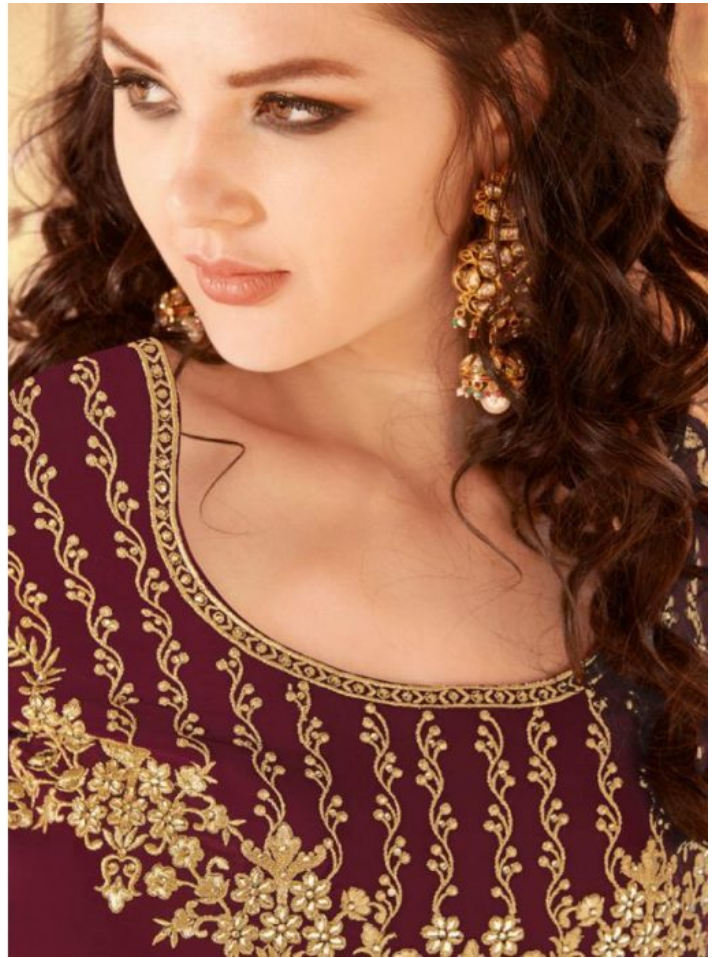

RAAZI
DESIGNERS

D.no.30027