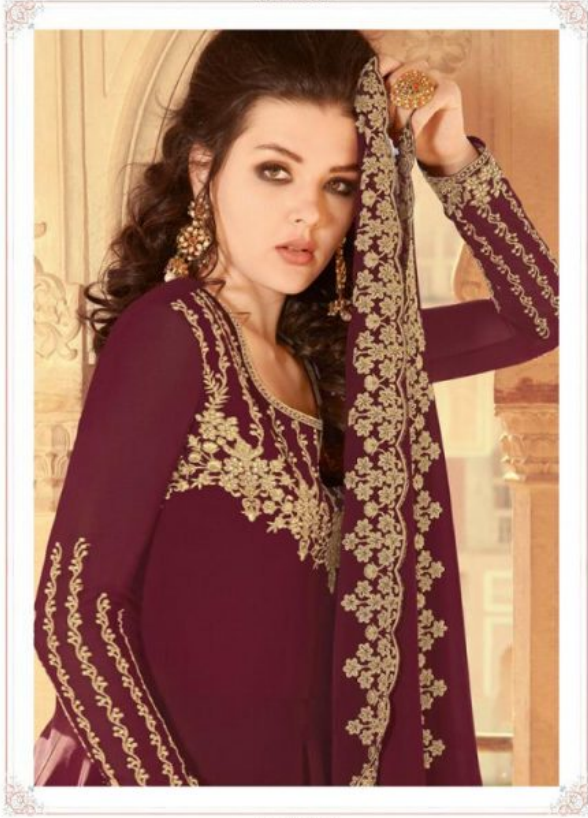

RAAZI

D.no.30027