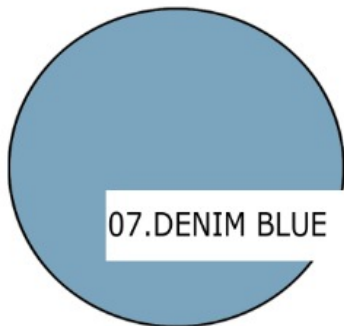

Indira™

03.PALM YELLOW

Indira™

07.DENIM BLUE

Indira™

04.SEA GREEN

Indira™

COLORS AVIALABLE

Indira Linen Pants

Indira™

COLORS SHOWN ABOVE ARE JUST FOR ILLUSTRATIVE PURPOSE.ACTUAL COLOR MAY SLIGHTLY VARY.

Indira™

02. BLOOD RED

Indira™

01.BLACK

Indira™

Indira Linen Pants

Fabric:

Premium Polyester Linen

Size:

L(30) • XL(32) • XXL(34)

Fit: Straight

Length: 38"

Available in 9 Colours