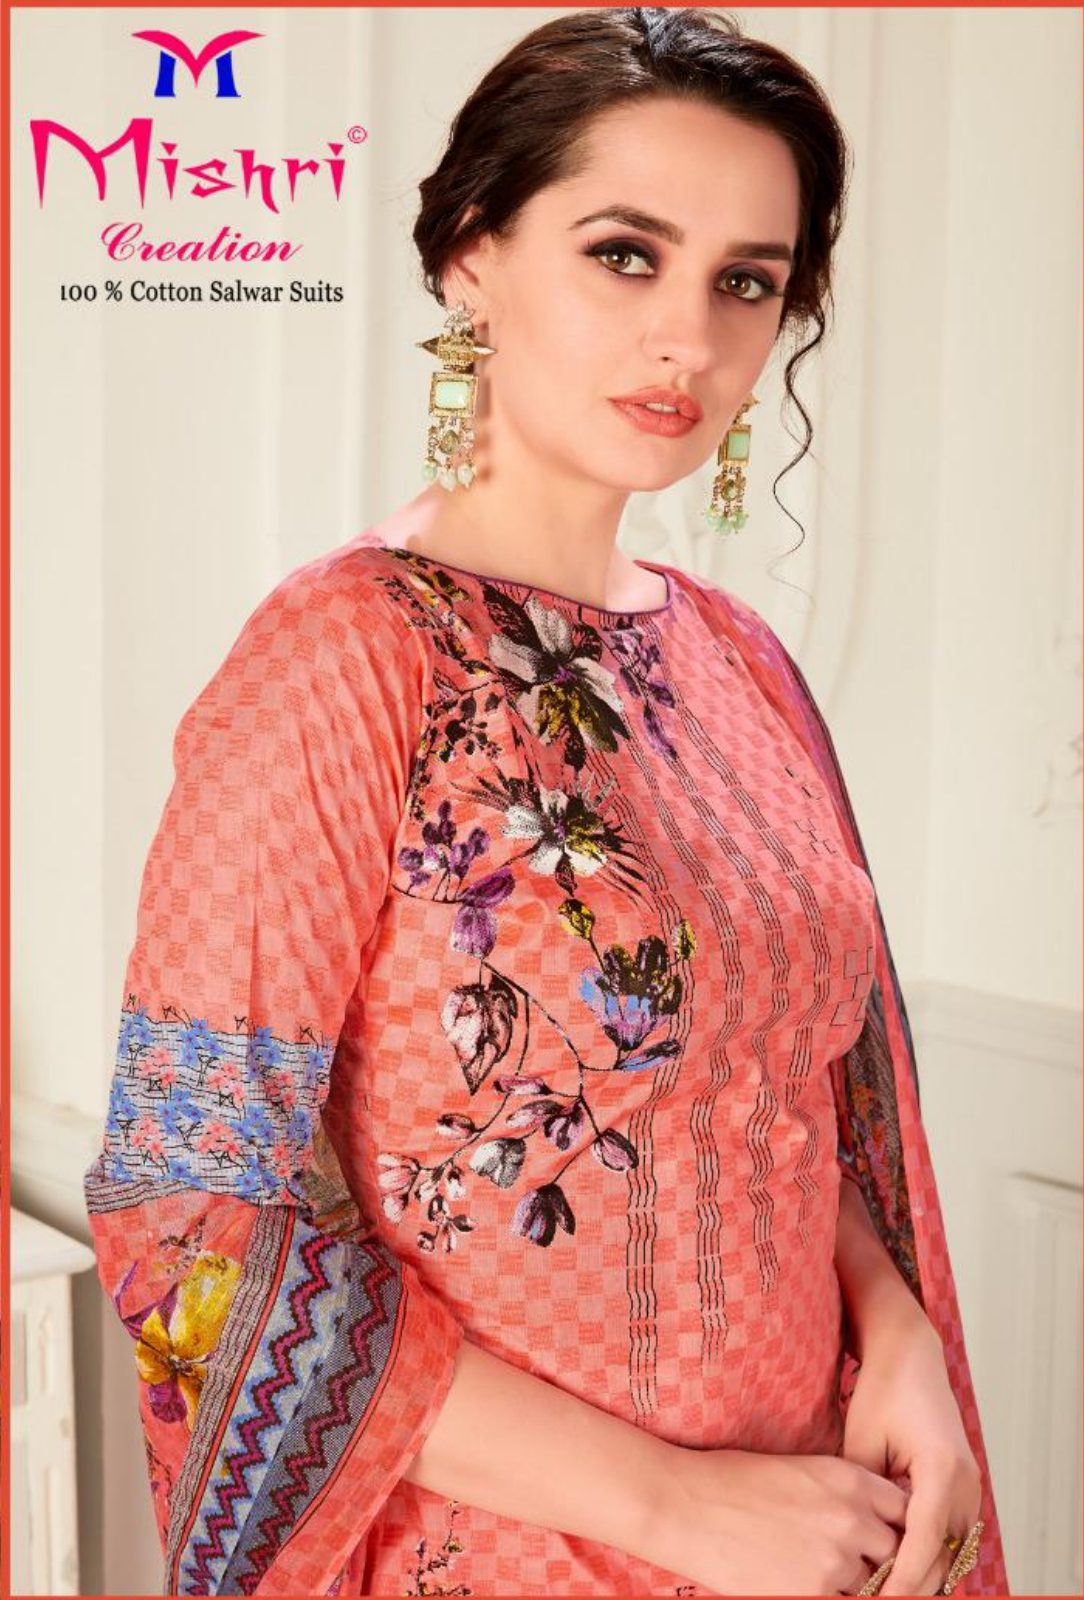

**M**  
**Mishri**<sup>®</sup>  
*Creation*  
100 % Cotton Salwar Suits

Vol-1  
**Plazo Special**  
Karachi Cotton

**M**  
**Mishri**<sup>®</sup>  
*Creation*  
100 % Cotton Salwar Suits  
**Plazo Special**  
Karachi Cotton

Sparkling & Beautiful

Fabulous Colour & Lovely Design with Print

**M**  
**Mishri**<sup>®</sup>  
*Creation*  
100 % Cotton Salwar Suits  
**Plazo Special**  
Kafuchi Cotton

1807

A Dress which is so elegant and beautiful.  
A blend of colours just like a personality of a woman.