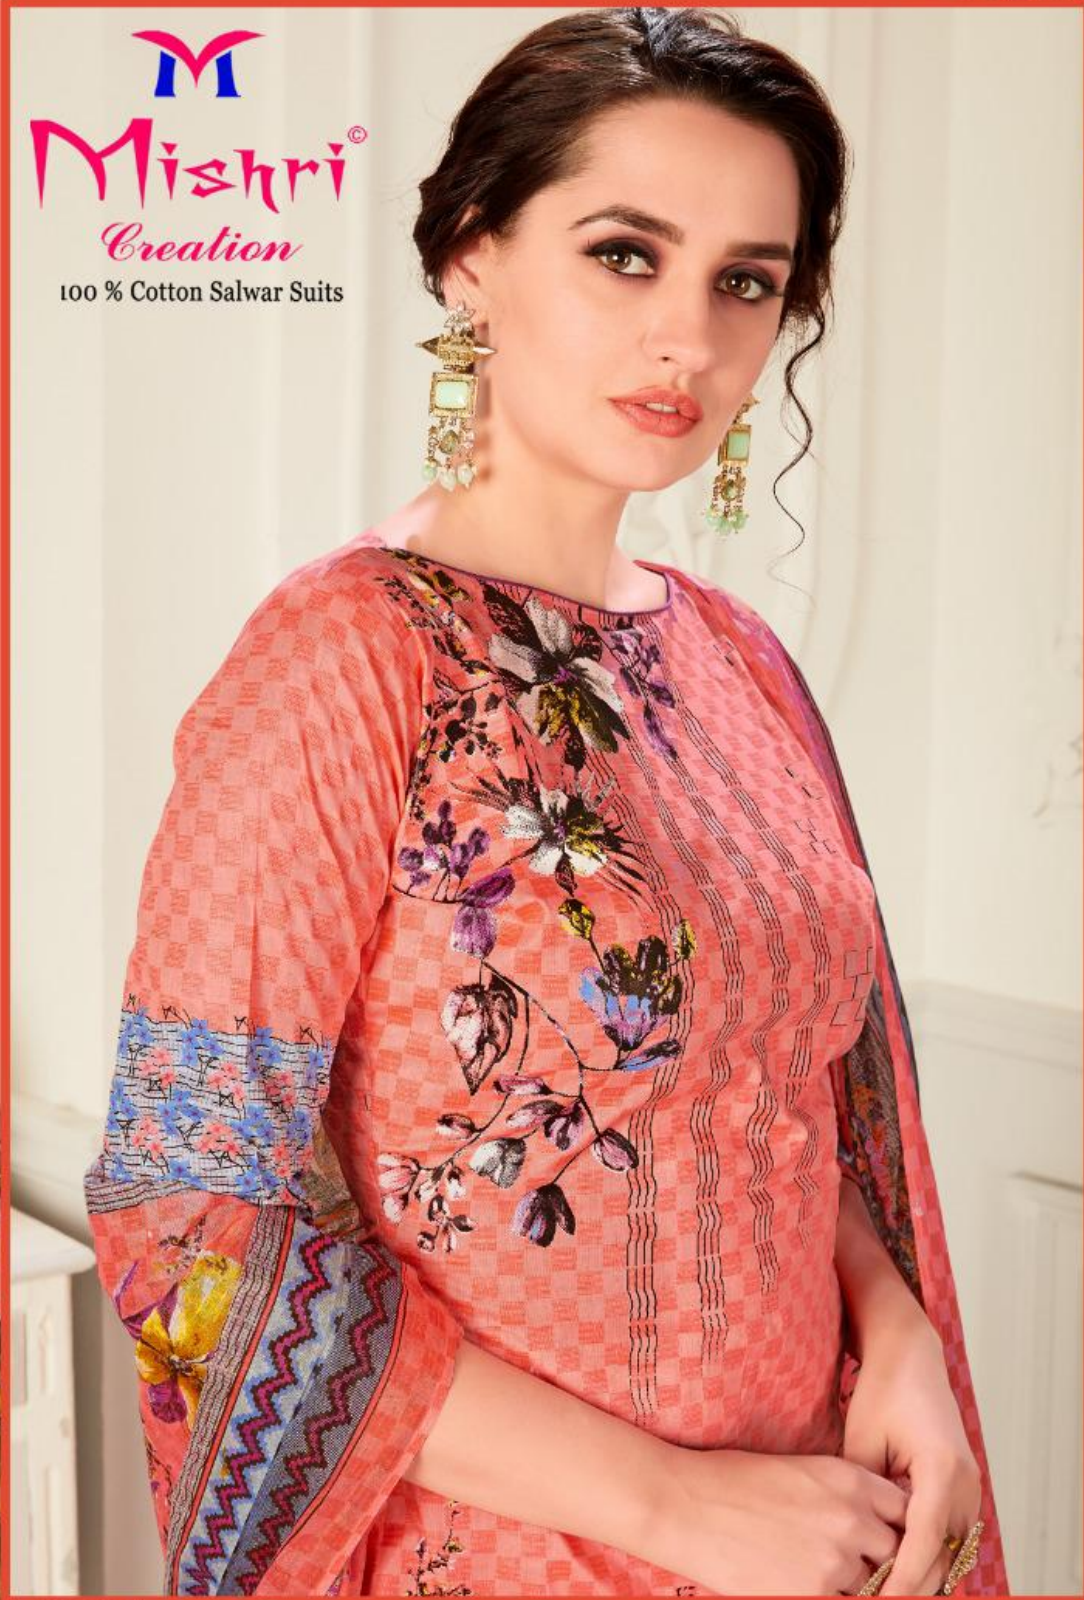

M
Mishri[®]
Creation
100 % Cotton Salwar Suits

Vol-1
Plazo Special
Karachi Cotton

M
Mishri[®]
Creation
100 % Cotton Salwar Suits
Plazo Special
Karachi Cotton

M
Mishri
Creation
100% Cotton Salwar Suits
Plazo Special
Karachi Cotton

1802

Sparkling & Beautifull

Fabulous Colour & Lovely Design with Print

M
Mishri[®]
Creation
100 % Cotton Salwar Suits
Plazo Special
Kafuchi Cotton

1807

A Dress which is so elegant and beautiful.
A blend of colours just like a personality of a woman.