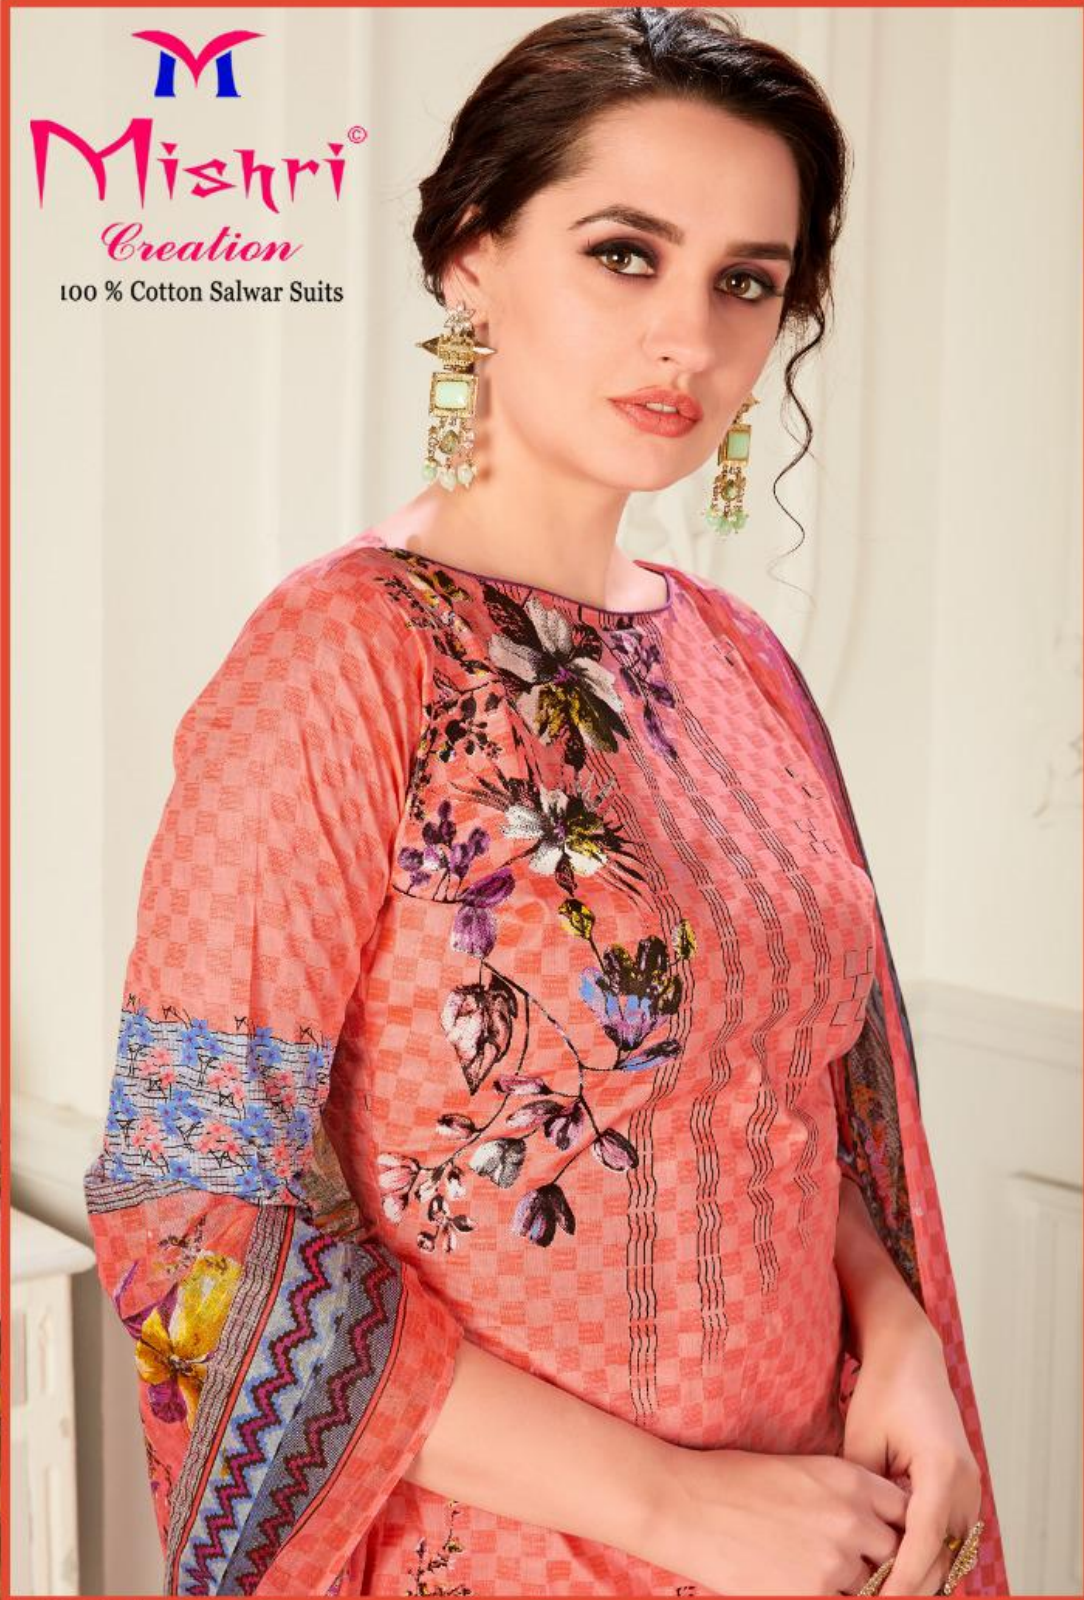

M
Mishri®
Creation
100 % Cotton Salwar Suits

Vol-1
Plazo Special
Karachi Cotton