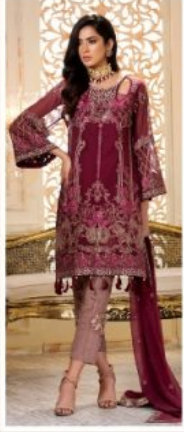

Code:-3002