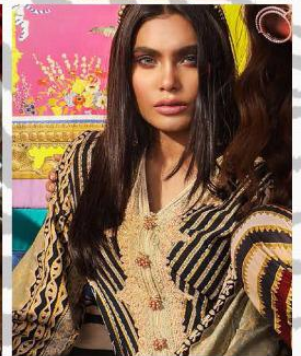

FAIR LADY
EXPORTS (I) PVT. LTD.

SANA SAFINAZ

100% PURE JAM SATIN DIGITAL PRINTS WITH HEAVY EMBROIDERY

SS | 1001

SS | 1002

SS | 1004

SS | 1005

SS | 1003

SANA SAFINAZ

100% PURE JAM SATIN DIGITAL PRINTS WITH HEAVY EMBROIDERY

By

FAIR LADY
EXPORTS (I) PVT. LTD.

SS|1004

FAIR LADY
EXPORTS (I) PVT. LTD.

SANA SAFINAZ

100% PURE JAM SATIN DIGITAL PRINTS WITH HEAVY EMBROIDERY

FAIR LADY
EXPORTS (I) PVT. LTD.

SANA SAFINAZ

100% PURE JAM SATIN DIGITAL PRINTS WITH HEAVY EMBROIDERY

THE
ART
of
LIVING

SS|1005

FAIR LADY
EXPORTS (I) PVT. LTD.

SS|1002

FAIR LADY
EXPORTS (I) PVT. LTD.

SS|1001

PRESENTING TO YOU OUR NEW CATALOGUE

SANA SAFINAZ

FROM FAIR LADY EXPORTS(I)PVT LTD

DESIGN NO.	CATALOG NAME	DESCRIPTION	PRICE
SS 1001	SANA SAFINAZ	TOP : PURE JAM SATIN FRONT DYED WITH <i>FULL SHIRT EMBROIDERY & DYED PATTA & BACK, SLEEVES PRINTED</i> BOTTOM : PURE LAWN DYED DUPATTA : <i>DIGITAL PRINT CHIFFON</i>	699/-
SS 1002	SANA SAFINAZ	TOP : PURE JAM SATIN DIGITAL PRINT SHIRT WITH <i>HEAVY NECK PATCH EMBROIDERY</i> BOTTOM : PURE LAWN DYED DUPATTA : <i>DIGITAL PRINT CHIFFON</i>	699/-
SS 1003	SANA SAFINAZ	TOP : PURE JAM SATIN DIGITAL PRINT SHIRT WITH <i>HEAVY NECK PATCH EMBROIDERY</i> BOTTOM : PURE LAWN DIGITAL PRINT DUPATTA : <i>DIGITAL PRINT CHIFFON</i>	699/-
SS 1004	SANA SAFINAZ	TOP : PURE JAM SATIN DIGITAL PRINT SHIRT WITH <i>HEAVY NECK PATCH EMBROIDERY</i> BOTTOM : PURE LAWN DYED DUPATTA : <i>DIGITAL PRINT CHIFFON</i>	699/-
SS 1005	SANA SAFINAZ	TOP : PURE JAM SATIN DIGITAL PRINT SHIRT WITH <i>HEAVY NECK PATCH EMBROIDERY</i> BOTTOM : PURE LAWN DIGITAL PRINT DUPATTA : <i>DIGITAL PRINT CHIFFON</i>	699/-
Total Pcs : 5		Total Amount : 3495/- + GST	