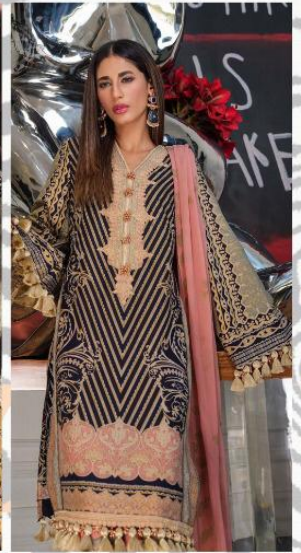

FAIR LADY
EXPORTS (I) PVT. LTD.

SANA SAFINAZ

100% PURE JAM SATIN DIGITAL PRINTS WITH HEAVY EMBROIDERY

SS | 1001

SS | 1002

SS | 1004

SS | 1005

SS | 1003

SANA SAFINAZ

100% PURE JAM SATIN DIGITAL PRINTS WITH HEAVY EMBROIDERY

By

FAIR LADY
EXPORTS (I) PVT. LTD.

SS|1004

FAIR LADY
EXPORTS (I) PVT. LTD.

SANA SAFINAZ

100% PURE JAM SATIN DIGITAL PRINTS WITH HEAVY EMBROIDERY

FAIR LADY
EXPORTS (I) PVT. LTD.

SANA SAFINAZ

100% PURE JAM SATIN DIGITAL PRINTS WITH HEAVY EMBROIDERY

THE
ART
of
LIVING

SS|1005

FAIR LADY
EXPORTS (I) PVT. LTD.

SS|1002

FAIR LADY
EXPORTS (I) PVT. LTD.

SS|1001

PRESENTING TO YOU OUR NEW CATALOGUE

SANA SAFINAZ

FROM FAIR LADY EXPORTS(I)PVT LTD

DESIGN NO.	CATALOG NAME	DESCRIPTION	PRICE
SS 1001	SANA SAFINAZ	TOP : PURE JAM SATIN FRONT DYED WITH <i>FULL SHIRT EMBROIDERY & DYED PATTA & BACK, SLEEVES PRINTED</i> BOTTOM : PURE LAWN DYED DUPATTA : <i>DIGITAL PRINT CHIFFON</i>	699/-
SS 1002	SANA SAFINAZ	TOP : PURE JAM SATIN DIGITAL PRINT SHIRT WITH <i>HEAVY NECK PATCH EMBROIDERY</i> BOTTOM : PURE LAWN DYED DUPATTA : <i>DIGITAL PRINT CHIFFON</i>	699/-
SS 1003	SANA SAFINAZ	TOP : PURE JAM SATIN DIGITAL PRINT SHIRT WITH <i>HEAVY NECK PATCH EMBROIDERY</i> BOTTOM : PURE LAWN DIGITAL PRINT DUPATTA : <i>DIGITAL PRINT CHIFFON</i>	699/-
SS 1004	SANA SAFINAZ	TOP : PURE JAM SATIN DIGITAL PRINT SHIRT WITH <i>HEAVY NECK PATCH EMBROIDERY</i> BOTTOM : PURE LAWN DYED DUPATTA : <i>DIGITAL PRINT CHIFFON</i>	699/-
SS 1005	SANA SAFINAZ	TOP : PURE JAM SATIN DIGITAL PRINT SHIRT WITH <i>HEAVY NECK PATCH EMBROIDERY</i> BOTTOM : PURE LAWN DIGITAL PRINT DUPATTA : <i>DIGITAL PRINT CHIFFON</i>	699/-
Total Pcs : 5		Total Amount : 3495/- + GST	