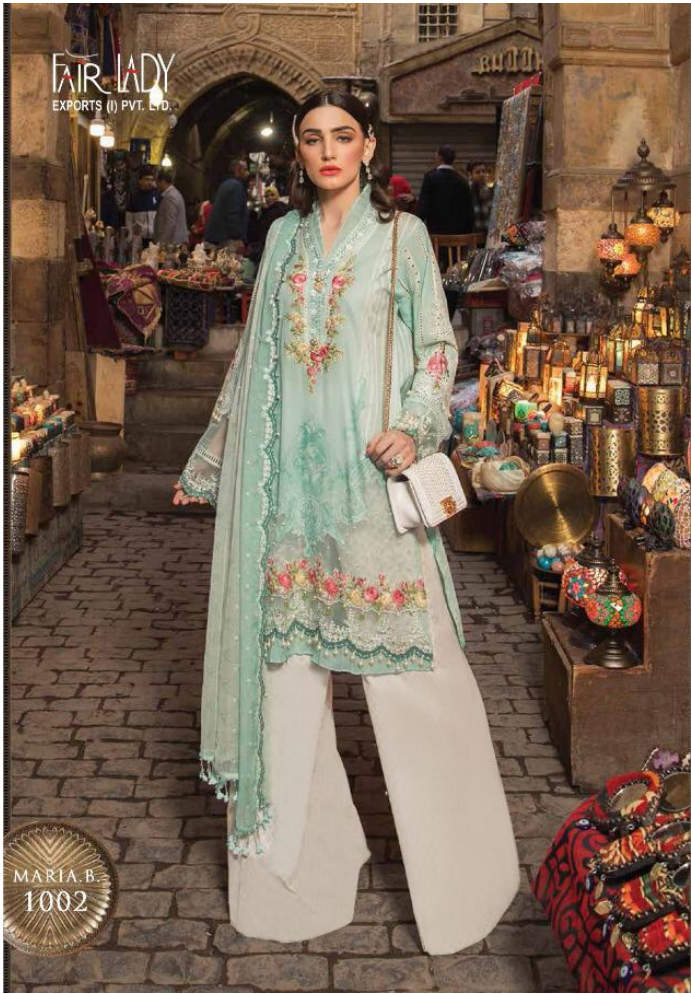

FAIR LADY
EXPORTS (I) PVT. LTD.

MARIA.B.

Lawn

100% PURE JAM SATIN DIGITAL PRINT WITH HEAVY EMBROIDERY

1001

1002

1003

1004

FAIR LADY
EXPORTS (I) PVT. LTD.

FAIR LADY
EXPORTS (I) PVT. LTD.

MARIA.B.

Lawn

100% PURE JAM SATIN DIGITAL PRINT WITH HEAVY EMBROIDERY

PRESENTING TO YOU OUR NEW CATALOGUE

MARIA.B. *Lawn*

FROM FAIR LADY EXPORTS(I)PVT LTD

DESIGN NO.	CATALOG NAME	DESCRIPTION	PRICE
1001	MARIA.B. <i>Lawn</i>	TOP : PURE JAM SATIN DIGITAL PRINT SHIRT WITH HEAVY NECK PATCH & HEAVY DAMAN EMBROIDERY BOTTOM : PURE LAWN DYED DUPATTA : DIGITAL PRINT CHIFFON	699/-
1002	MARIA.B. <i>Lawn</i>	TOP : PURE JAM SATIN DIGITAL PRINT SHIRT WITH HEAVY NECK PATCH & HEAVY DAMAN EMBROIDERY BOTTOM : PURE LAWN DYED DUPATTA : DIGITAL PRINT CHIFFON	699/-
1003	MARIA.B. <i>Lawn</i>	TOP : PURE JAM SATIN DIGITAL PRINT SHIRT WITH HEAVY NECK PATCH & HEAVY DAMAN EMBROIDERY BOTTOM : PURE LAWN DYED DUPATTA : DIGITAL PRINT CHIFFON	699/-
1004	MARIA.B. <i>Lawn</i>	TOP : PURE JAM SATIN DIGITAL PRINT SHIRT WITH HEAVY NECK PATCH & HEAVY DAMAN EMBROIDERY BOTTOM : PURE LAWN DYED DUPATTA : DIGITAL PRINT CHIFFON	699/-
Total Pcs : 4		Total Amount : 2796/- + GST	