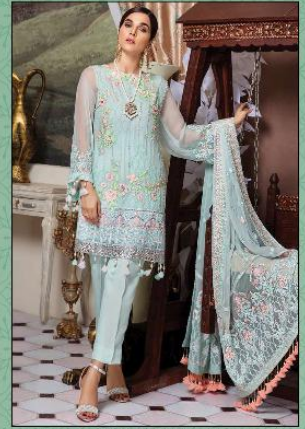

RINAZ[®]
FASHION

SHENYI

D.NO.2801

D.NO.2802

D.NO.2804

D.NO.2805

D.NO.2803

RINAZ[®]
FASHION

D.No.	TOP	BOTTOM + INNER	DUPATTA
2801	FOX JORGET WITH HEAVY EMBROIDERY & DIAMOND WORK	HEAVY SHANTUN	NET WITH HEAVY EMBROIDERY
2802	FOX JORGET WITH HEAVY EMBROIDERY & DIAMOND WORK	HEAVY SHANTUN	NAZNIN WITH HEAVY EMBROIDERY
2803	FOX JORGET WITH HEAVY EMBROIDERY & DIAMOND WORK	HEAVY SHANTUN	NET WITH HEAVY EMBROIDERY
2504	FOX JORGET WITH HEAVY EMBROIDERY & DIAMOND WORK	HEAVY SHANTUN	NAZNIN WITH HEAVY EMBROIDERY
2805	FOX JORGET WITH HEAVY EMBROIDERY & DIAMOND WORK	HEAVY SHANTUN	NAZNIN WITH HEAVY EMBROIDERY
2806	FOX JORGET WITH HEAVY EMBROIDERY & DIAMOND WORK	HEAVY SHANTUN	TISSU WITH FANCY LESS