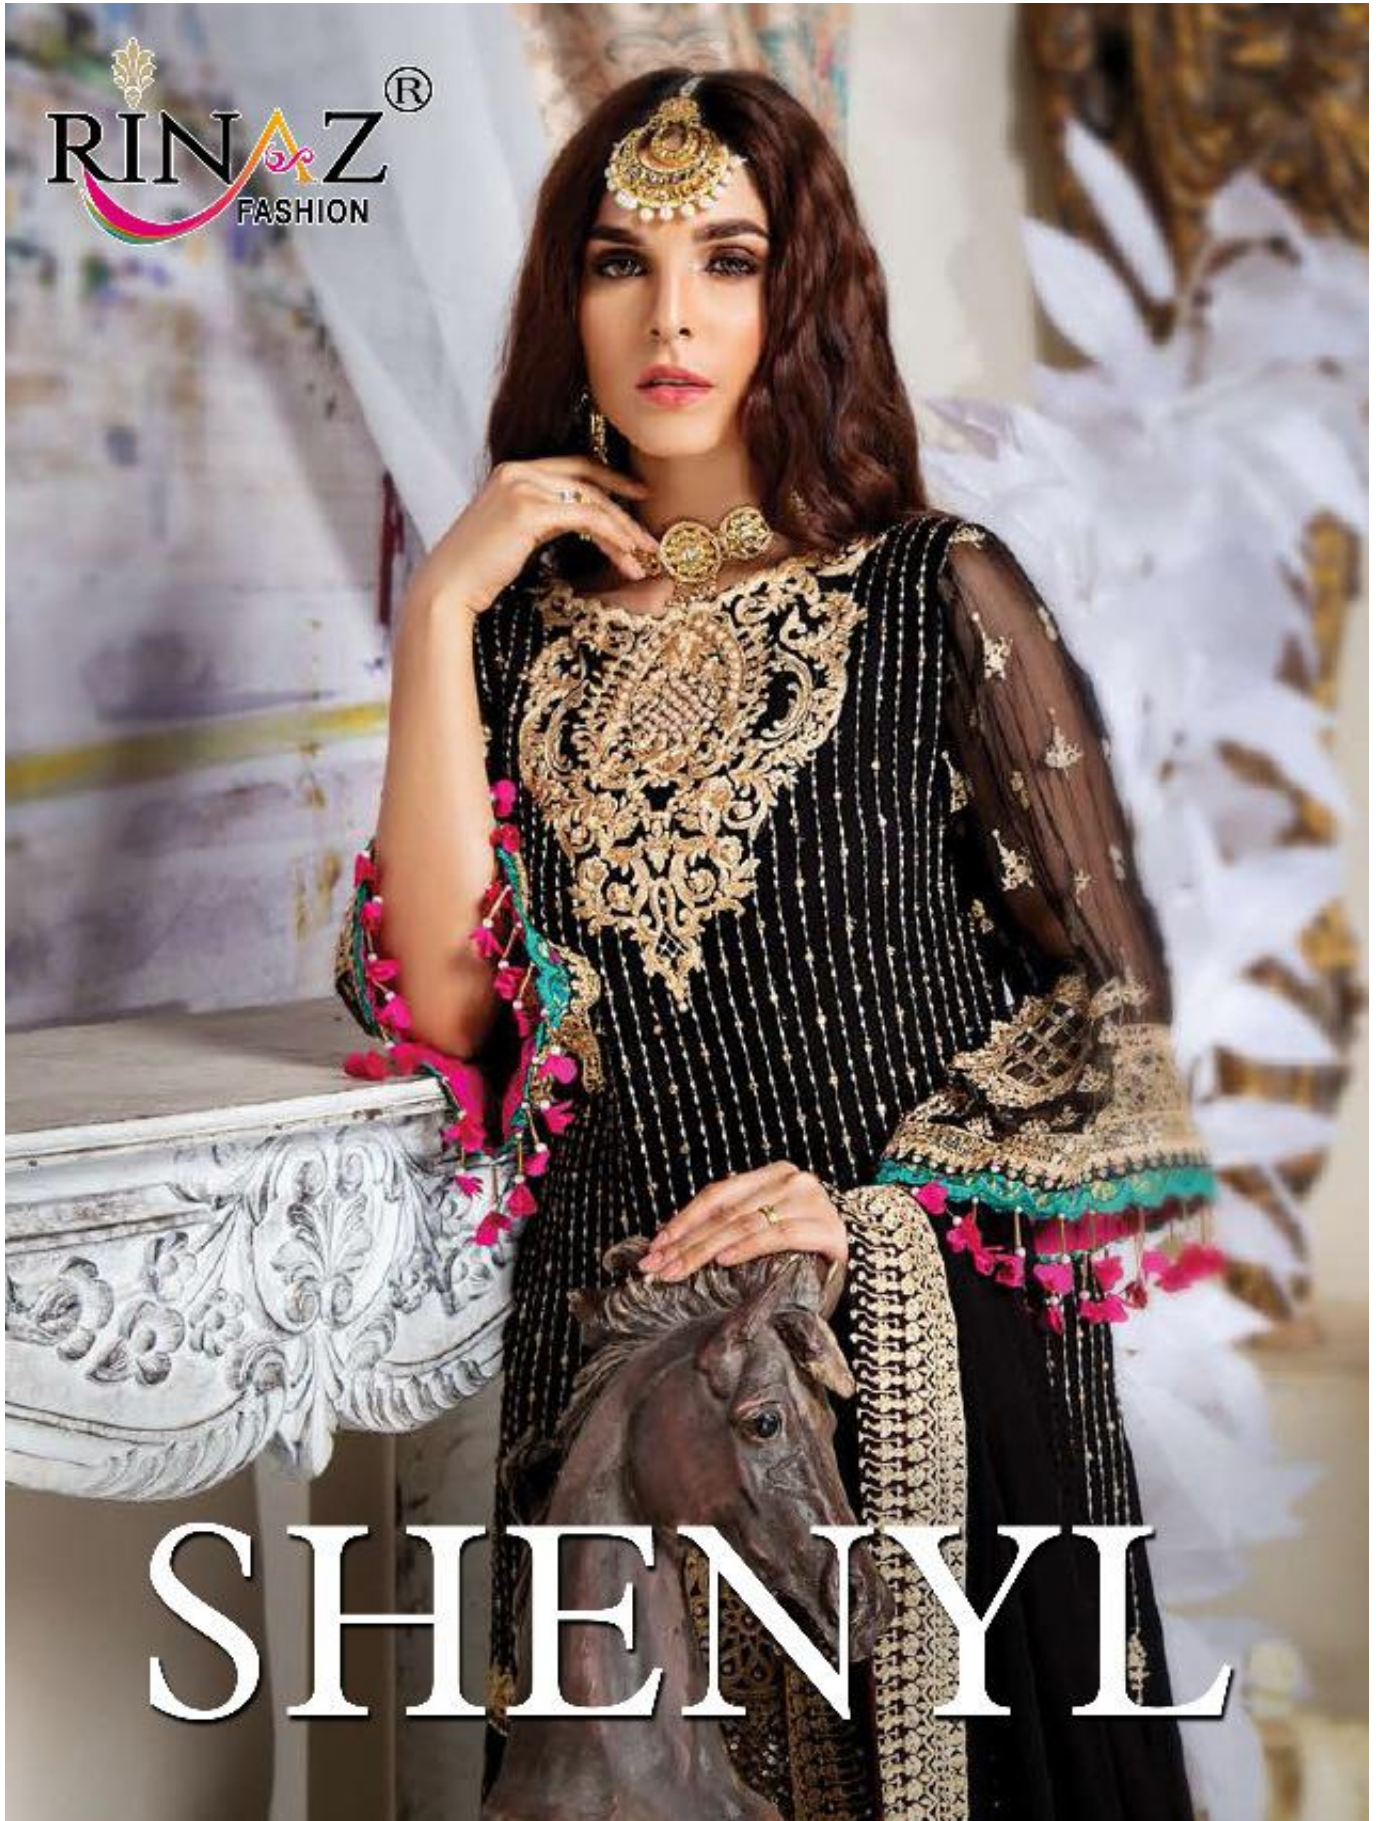

RINAZ®
FASHION

SHENYI