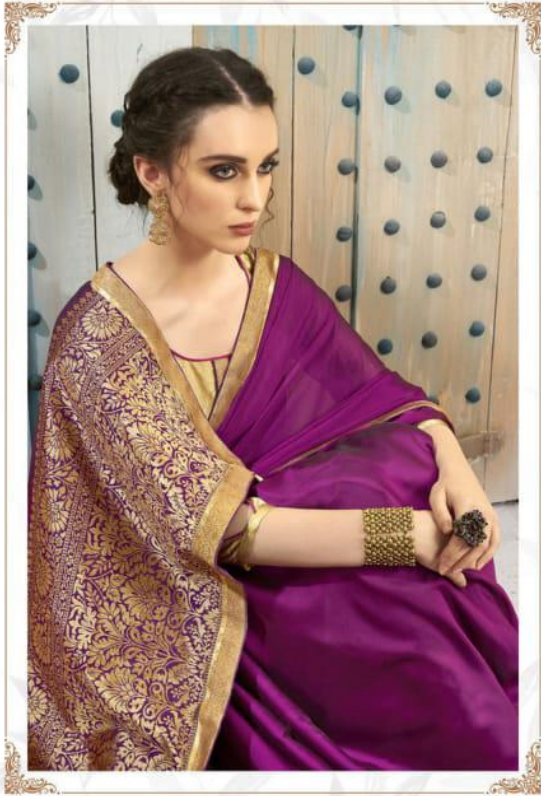

Feel Colors in
YOUR WARDROBE